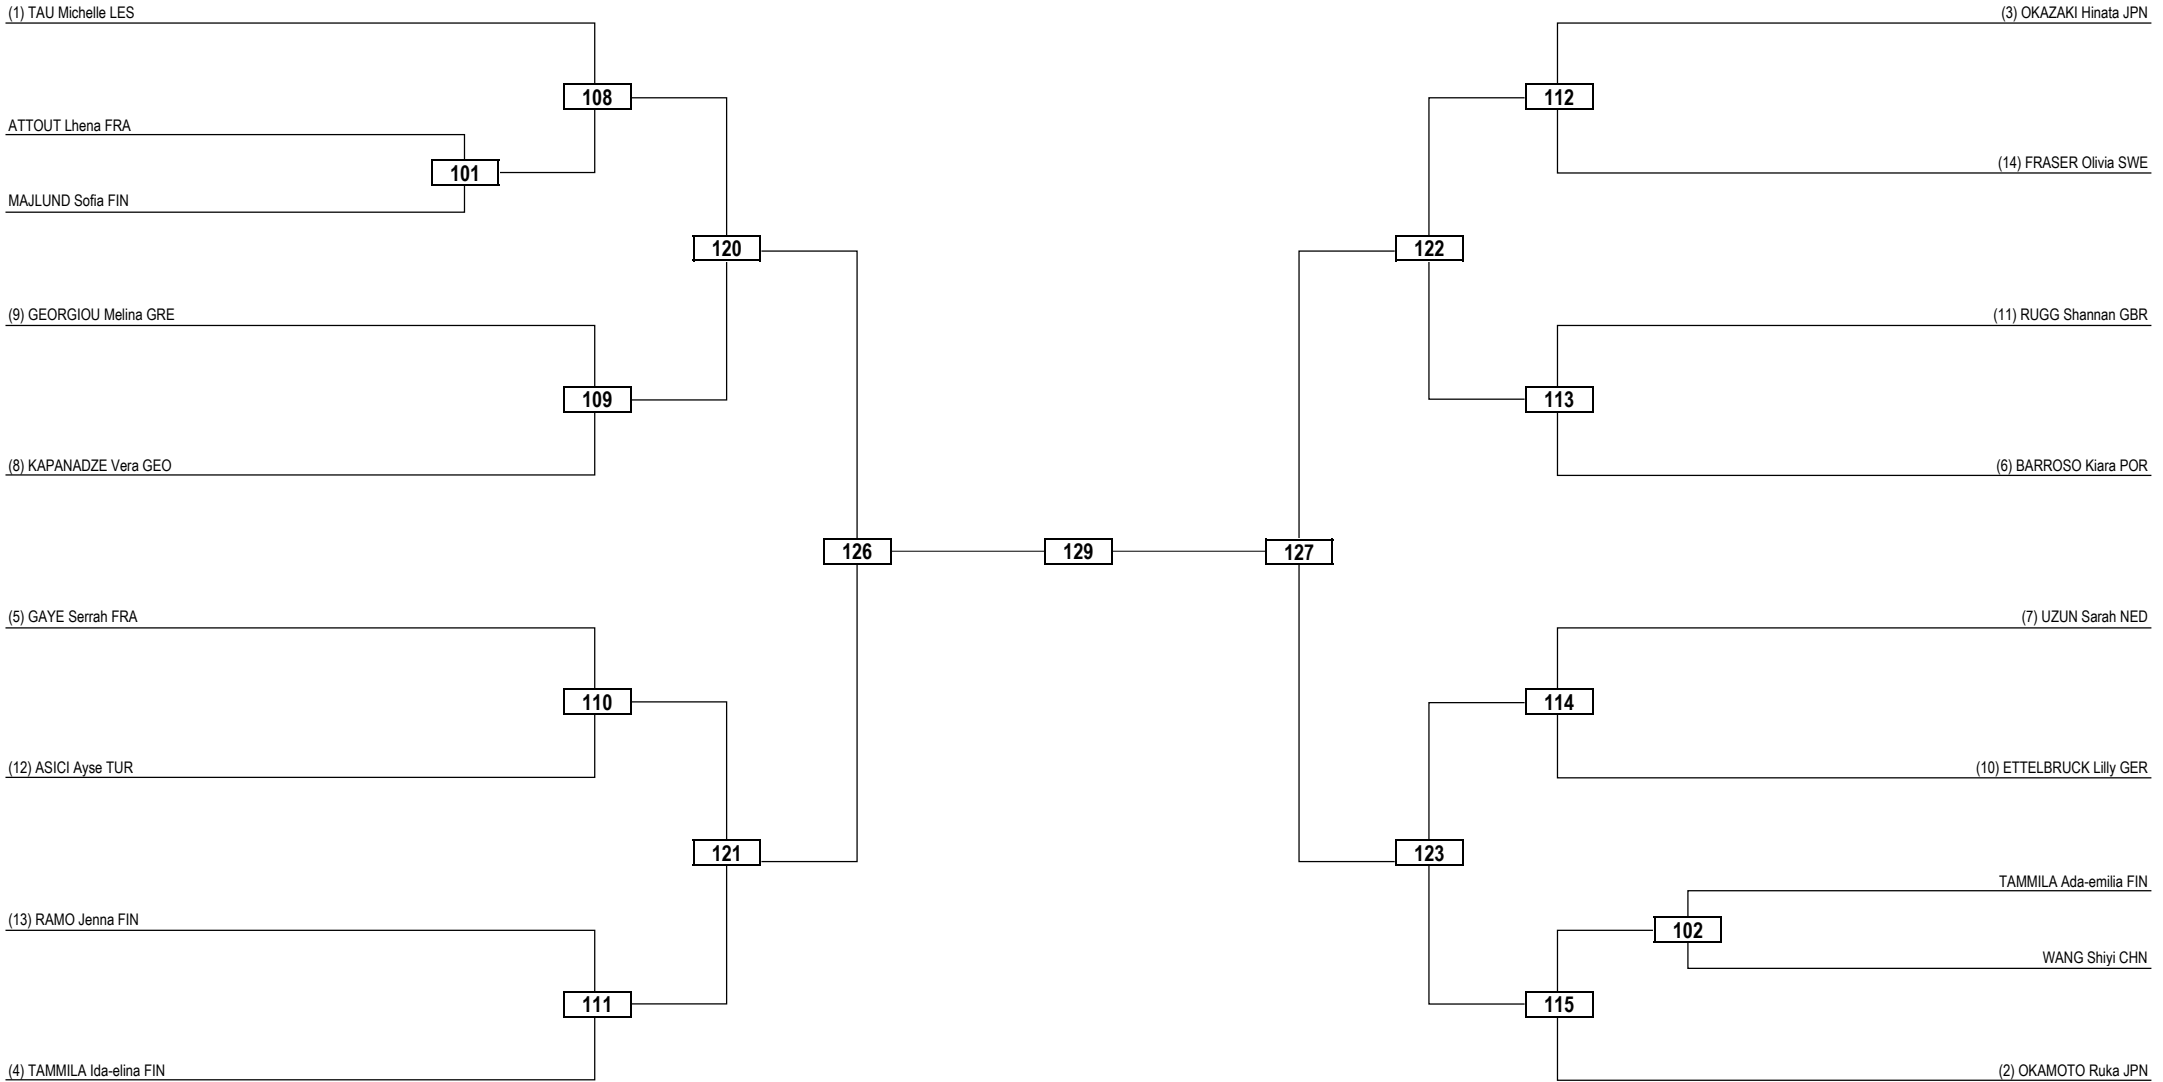

Round of 16    Quarterfinals    Semifinals    Final    Semifinals    Quarterfinals    Round of 16

**LEGEND** RSC: Win by Referee Stop the Contest    WDR: Win by Withdrawal    DQB: Win by Disqualification for unsportsmanlike behavior  
(x) Seed    PTF: Win by Final Score    DSQ: Win by Disqualification    R: Round

Quarterfinals   Semifinals   Final   Semifinals   Quarterfinals

Quarterfinals   Semifinals   Final   Semifinals   Quarterfinals

**LEGEND** RSC: Win by Referee Stop the Contest   WDR: Win by Withdrawal   DQB: Win by Disqualification for unsportsmanlike behavior  
(x) Seed   PTF: Win by Final Score   DSQ: Win by Disqualification   R: Round

Round of 32   Round of 16   Quarterfinals   Semifinals   Final   Semifinals   Quarterfinals   Round of 16   Round of 32

**LEGEND** RSC: Win by Referee Stop the Contest   WDR: Win by Withdrawal   DQB: Win by Disqualification for unsportsmanlike behavior  
(x) Seed   PTF: Win by Final Score   DSQ: Win by Disqualification   R: Round