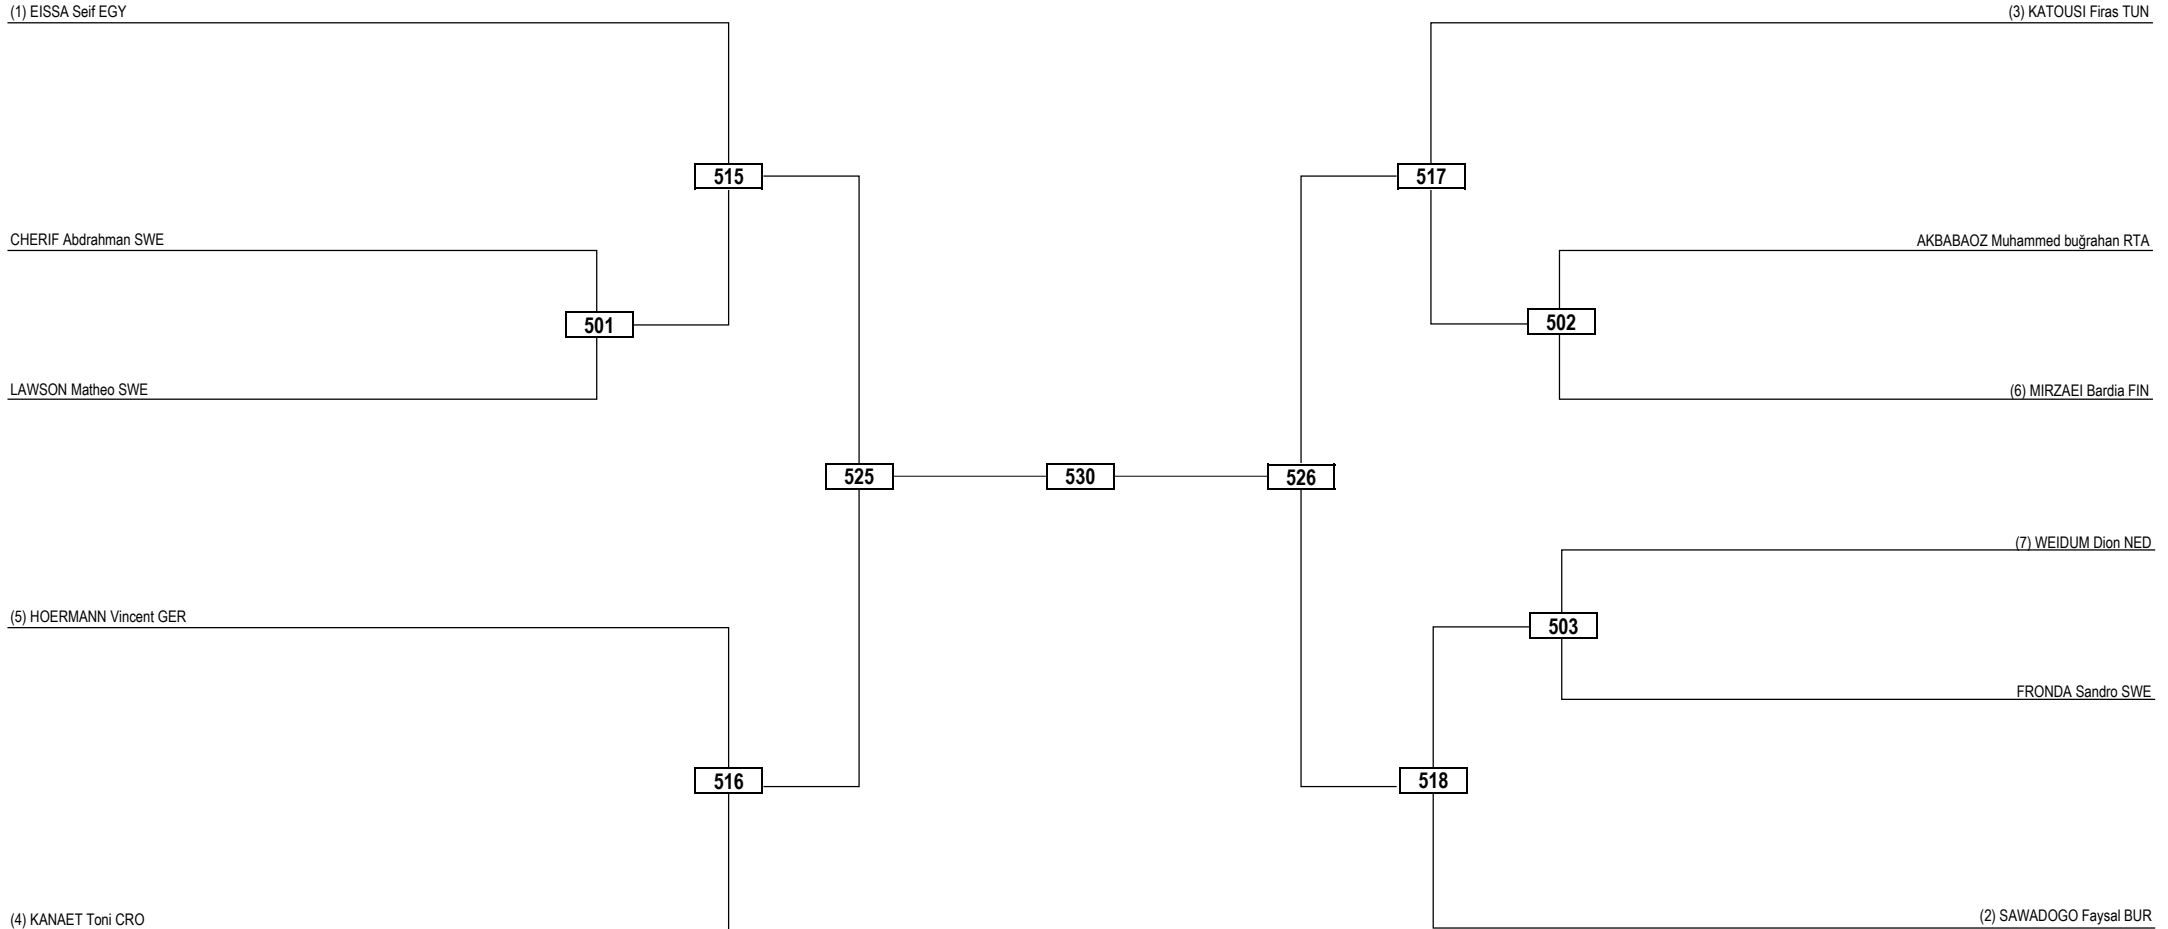

Round of 16    Quarterfinals    Semifinals    Final    Semifinals    Quarterfinals    Round of 16

**LEGEND** RSC: Win by Referee Stop the Contest    WDR: Win by Withdrawal    DQB: Win by Disqualification for unsportsmanlike behavior  
(x) Seed    PTF: Win by Final Score    DSQ: Win by Disqualification    R: Round