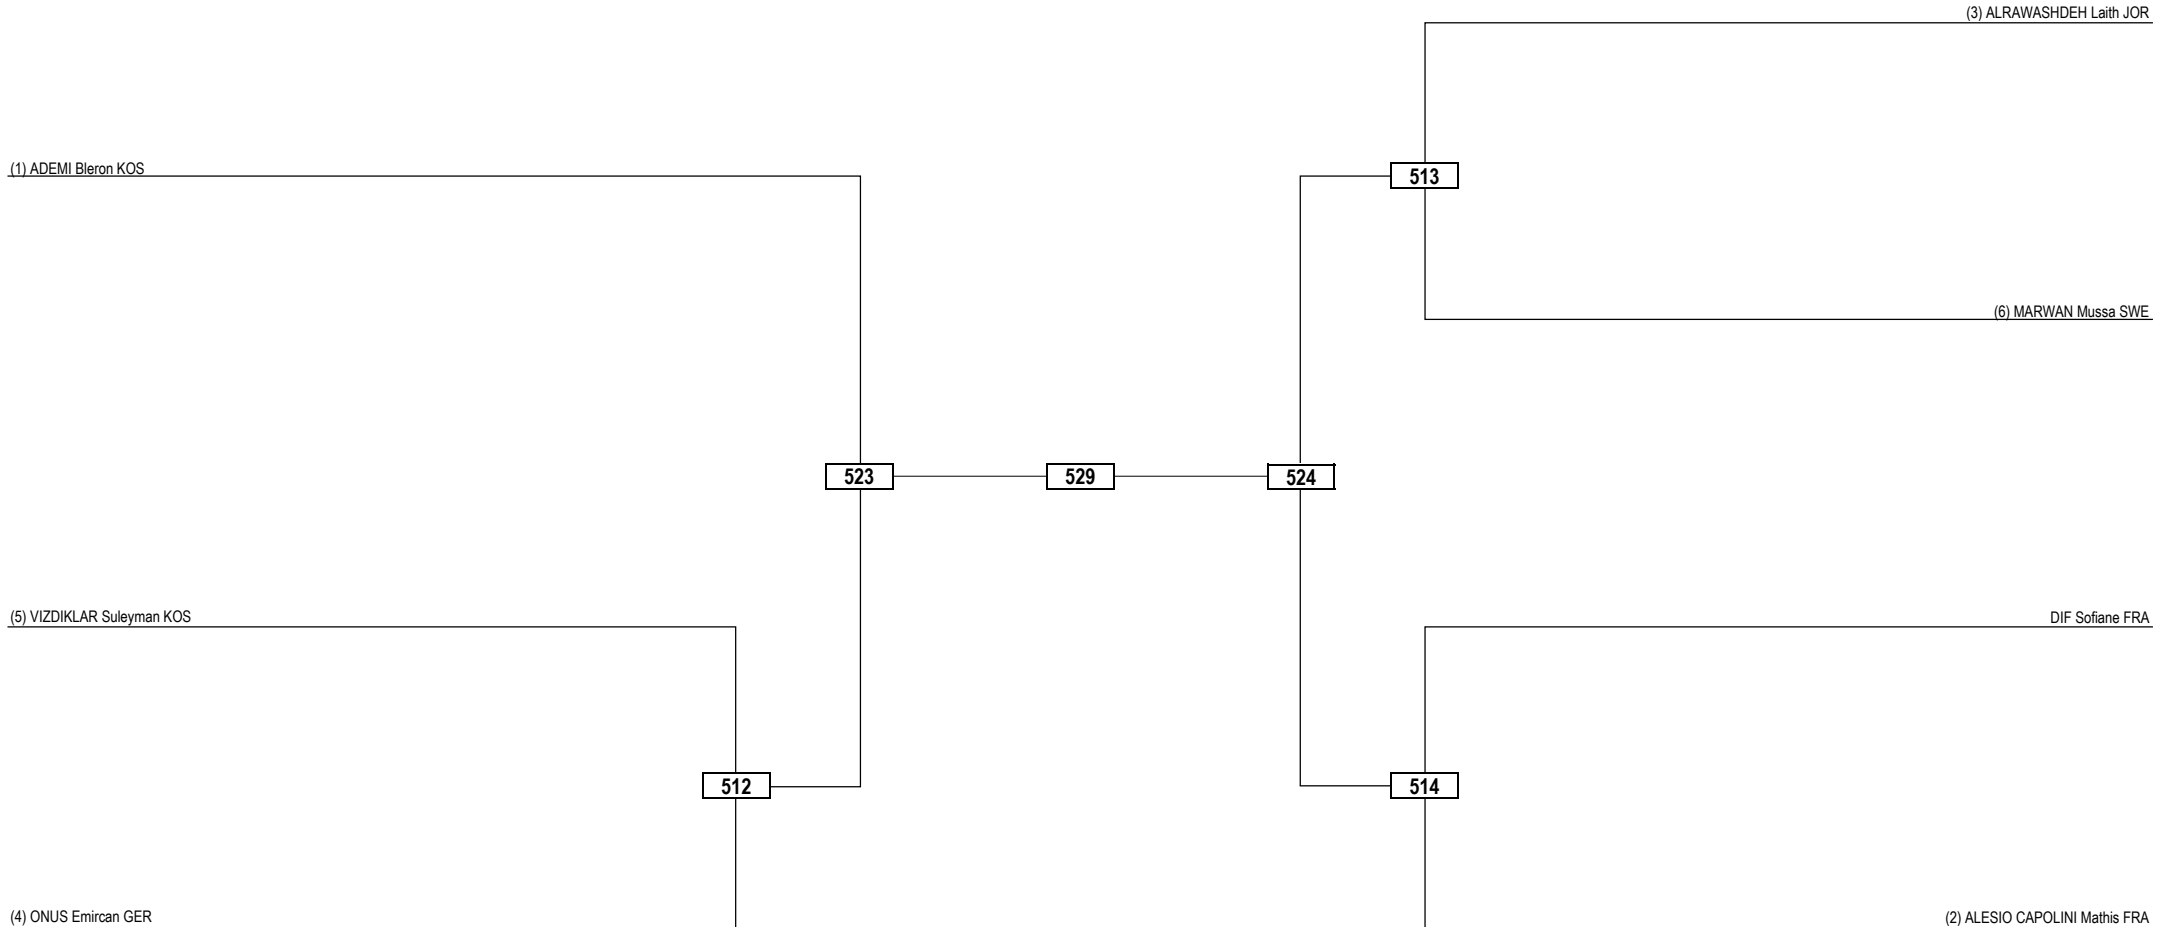

Quarterfinals   Semifinals   Final   Semifinals   Quarterfinals

**LEGEND** RSC: Win by Referee Stop the Contest   WDR: Win by Withdrawal   DQB: Win by Disqualification for unsportsmanlike behavior  
(x) Seed   PTF: Win by Final Score   DSQ: Win by Disqualification   R: Round

Round of 16    Quarterfinals    Semifinals    Final    Semifinals    Quarterfinals    Round of 16

**LEGEND** RSC: Win by Referee Stop the Contest    WDR: Win by Withdrawal    DQB: Win by Disqualification for unsportsmanlike behavior  
(x) Seed    PTF: Win by Final Score    DSQ: Win by Disqualification    R: Round

Round of 32   Round of 16   Quarterfinals   Semifinals   Final   Semifinals   Quarterfinals   Round of 16   Round of 32

**LEGEND** RSC: Win by Referee Stop the Contest   WDR: Win by Withdrawal   DQB: Win by Disqualification for unsportsmanlike behavior  
(x) Seed   PTF: Win by Final Score   DSQ: Win by Disqualification   R: Round