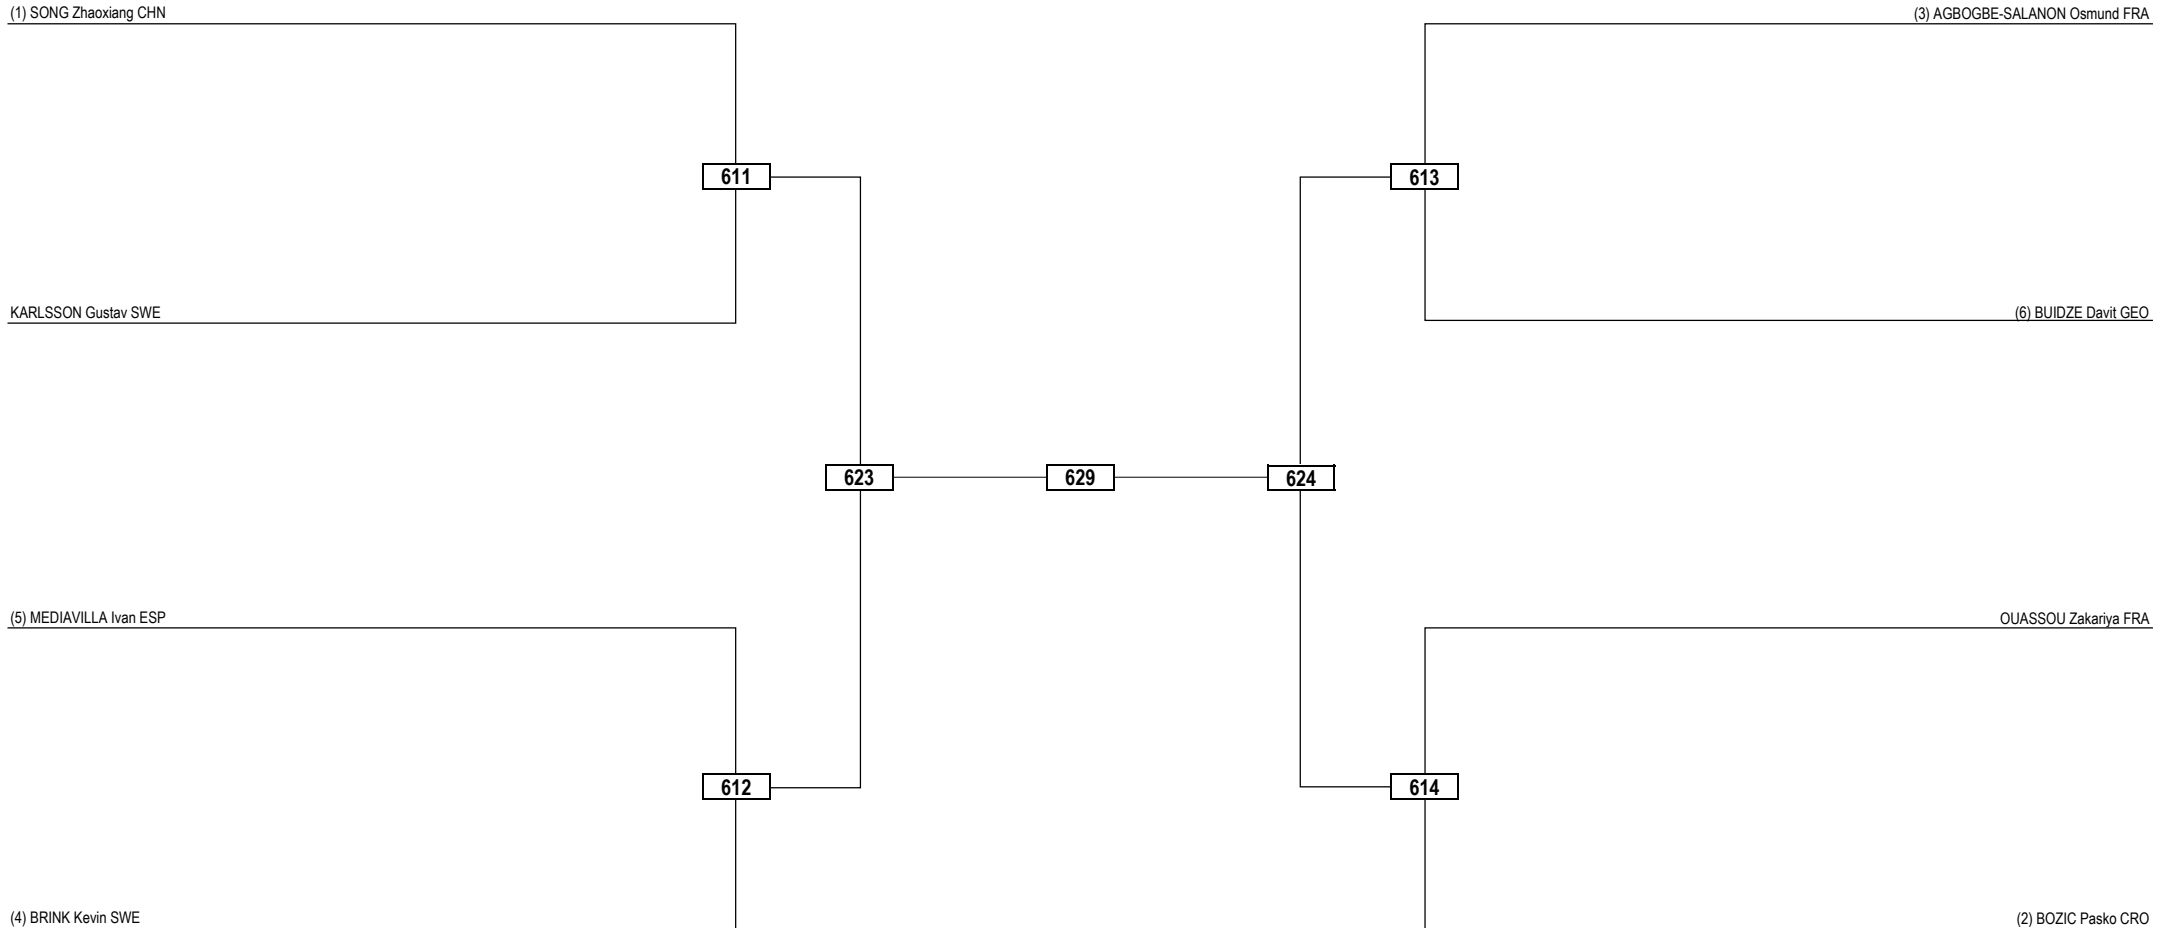

Quarterfinals   Semifinals   Final   Semifinals   Quarterfinals

LEGEND RSC: Win by Referee Stop the Contest   WDR: Win by Withdrawal   DQB: Win by Disqualification for unsportsmanlike behavior
(x) Seed   PTF: Win by Final Score   DSQ: Win by Disqualification   R: Round