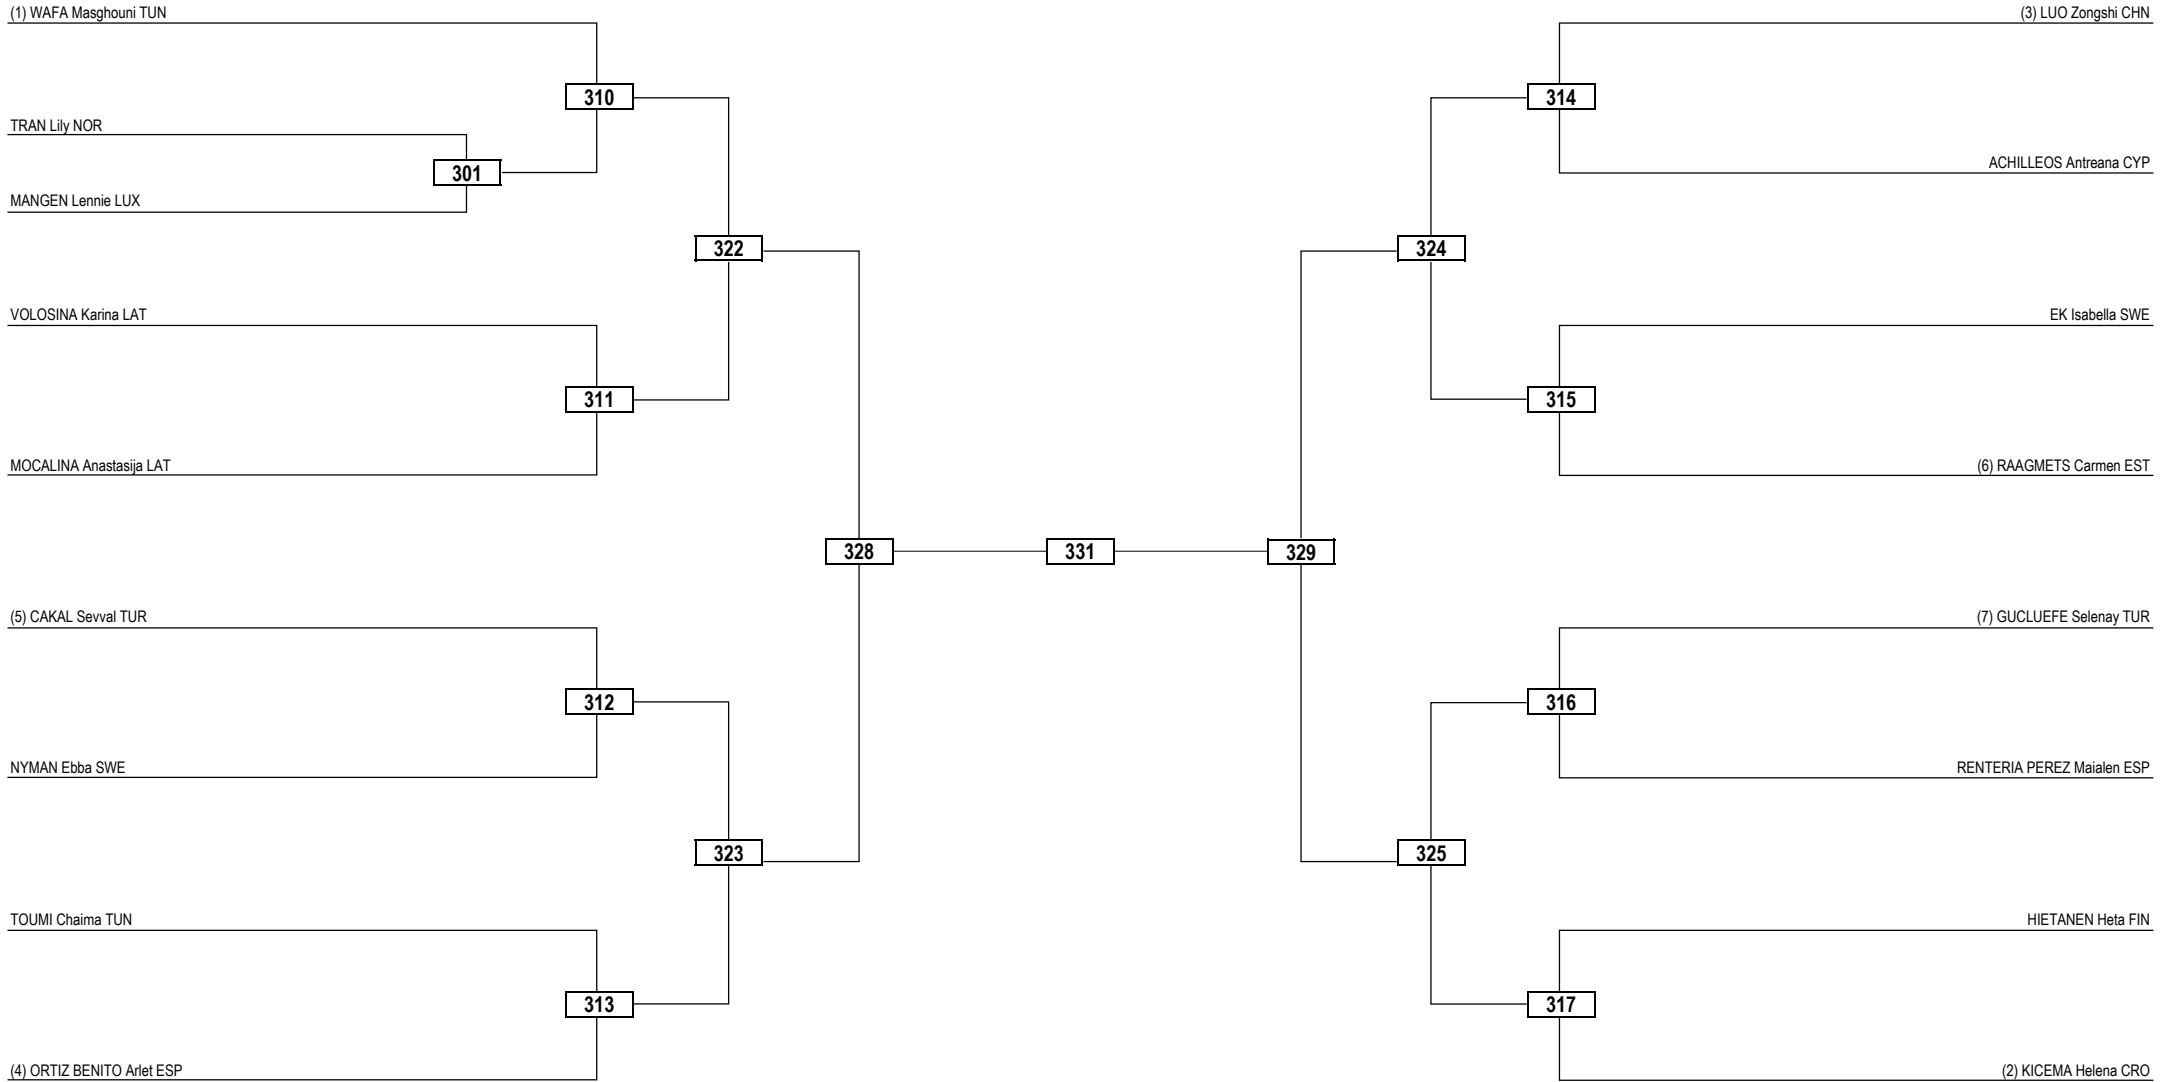

Round of 16    Quarterfinals    Semifinals    Final    Semifinals    Quarterfinals    Round of 16

**LEGEND** RSC: Win by Referee Stop the Contest    WDR: Win by Withdrawal    DQB: Win by Disqualification for unsportsmanlike behavior  
(x) Seed    PTF: Win by Final Score    DSQ: Win by Disqualification    R: Round

Round of 32   Round of 16   Quarterfinals   Semifinals   Final   Semifinals   Quarterfinals   Round of 16   Round of 32

**LEGEND** RSC: Win by Referee Stop the Contest   WDR: Win by Withdrawal   DQB: Win by Disqualification for unsportsmanlike behavior  
(x) Seed   PTF: Win by Final Score   DSQ: Win by Disqualification   R: Round