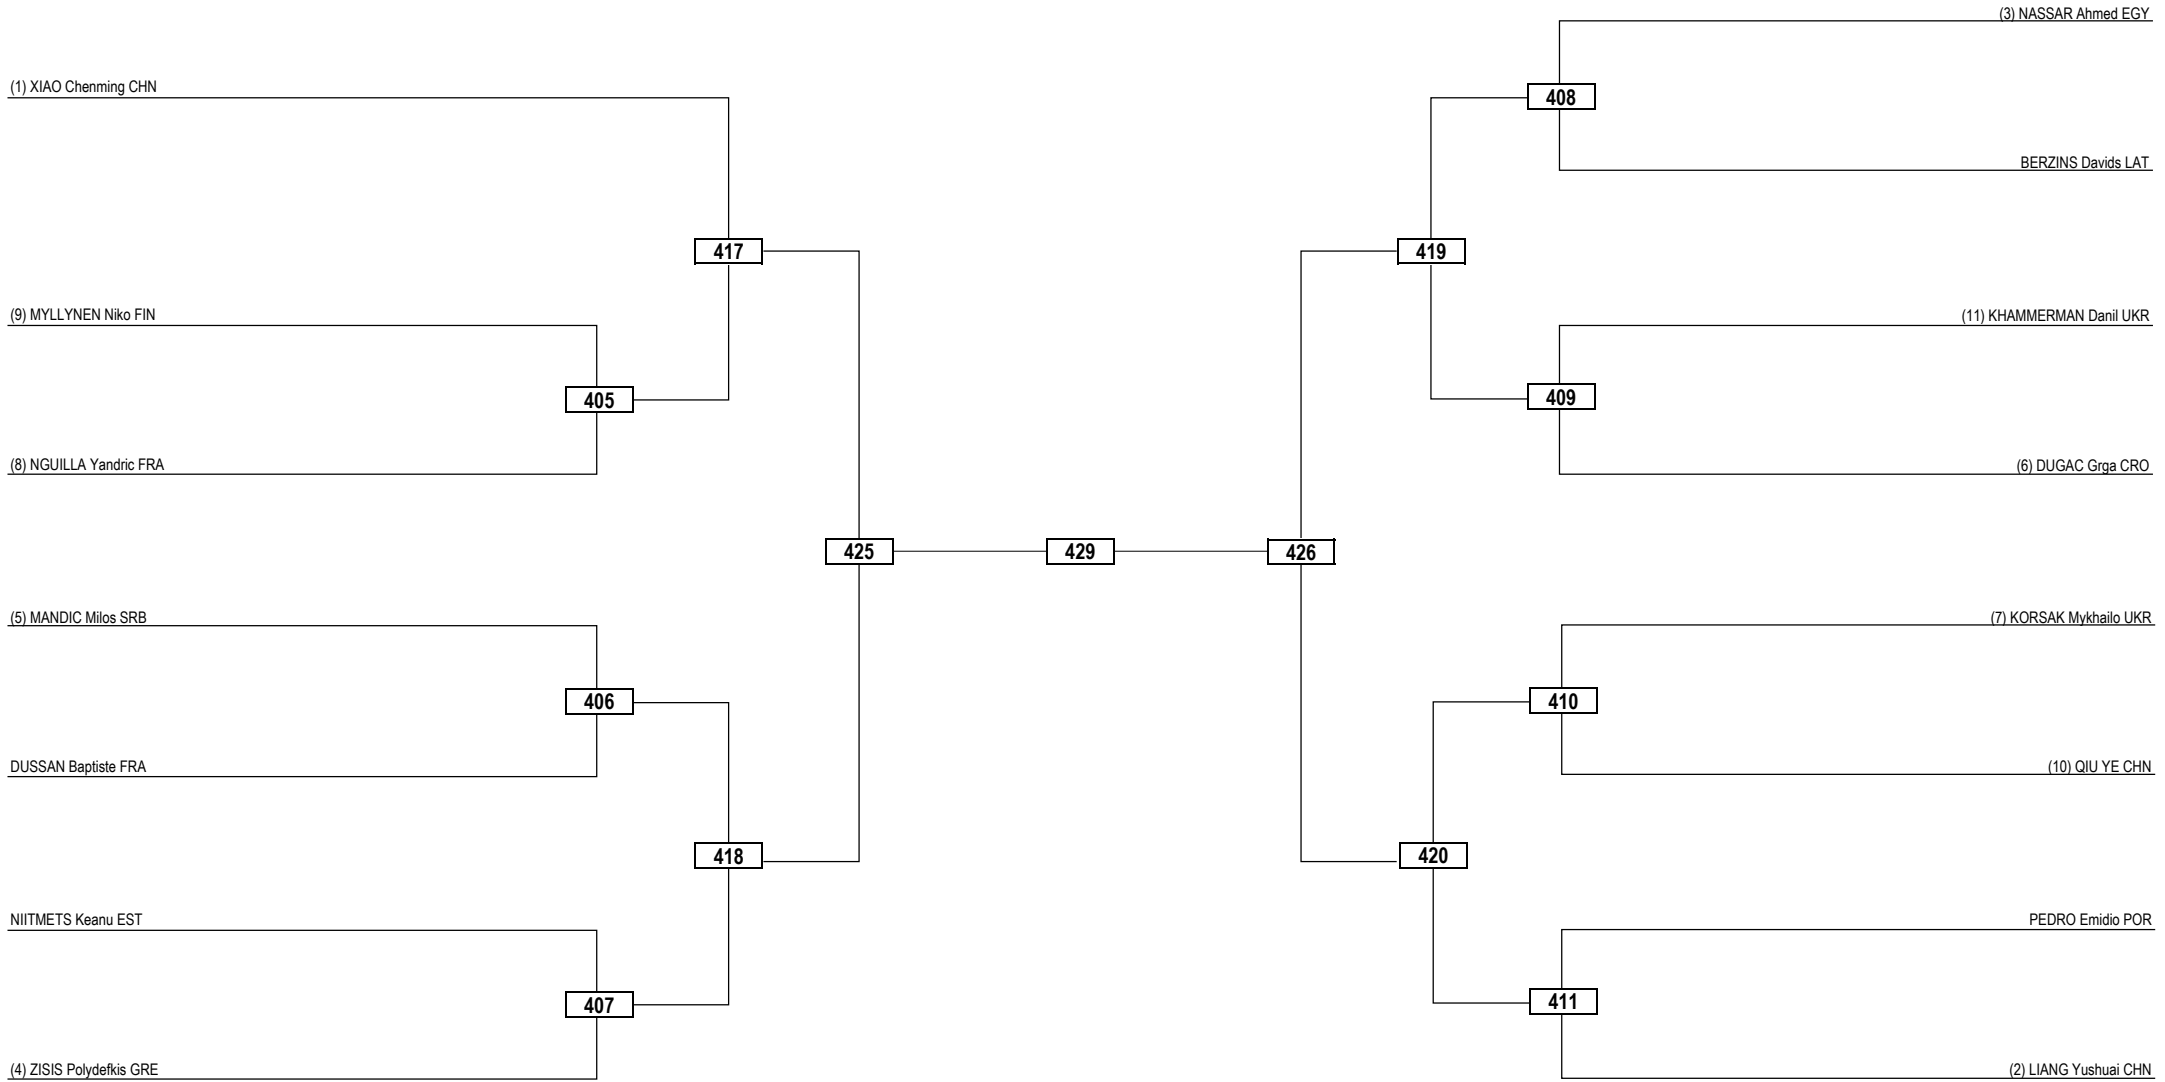

Quarterfinals   Semifinals   Final   Semifinals   Quarterfinals

**LEGEND** RSC: Win by Referee Stop the Contest   WDR: Win by Withdrawal   DQB: Win by Disqualification for unsportsmanlike behavior  
(x) Seed   PTF: Win by Final Score   DSQ: Win by Disqualification   R: Round

Round of 16    Quarterfinals    Semifinals    Final    Semifinals    Quarterfinals    Round of 16

**LEGEND** RSC: Win by Referee Stop the Contest    WDR: Win by Withdrawal    DQB: Win by Disqualification for unsportsmanlike behavior  
(x) Seed    PTF: Win by Final Score    DSQ: Win by Disqualification    R: Round