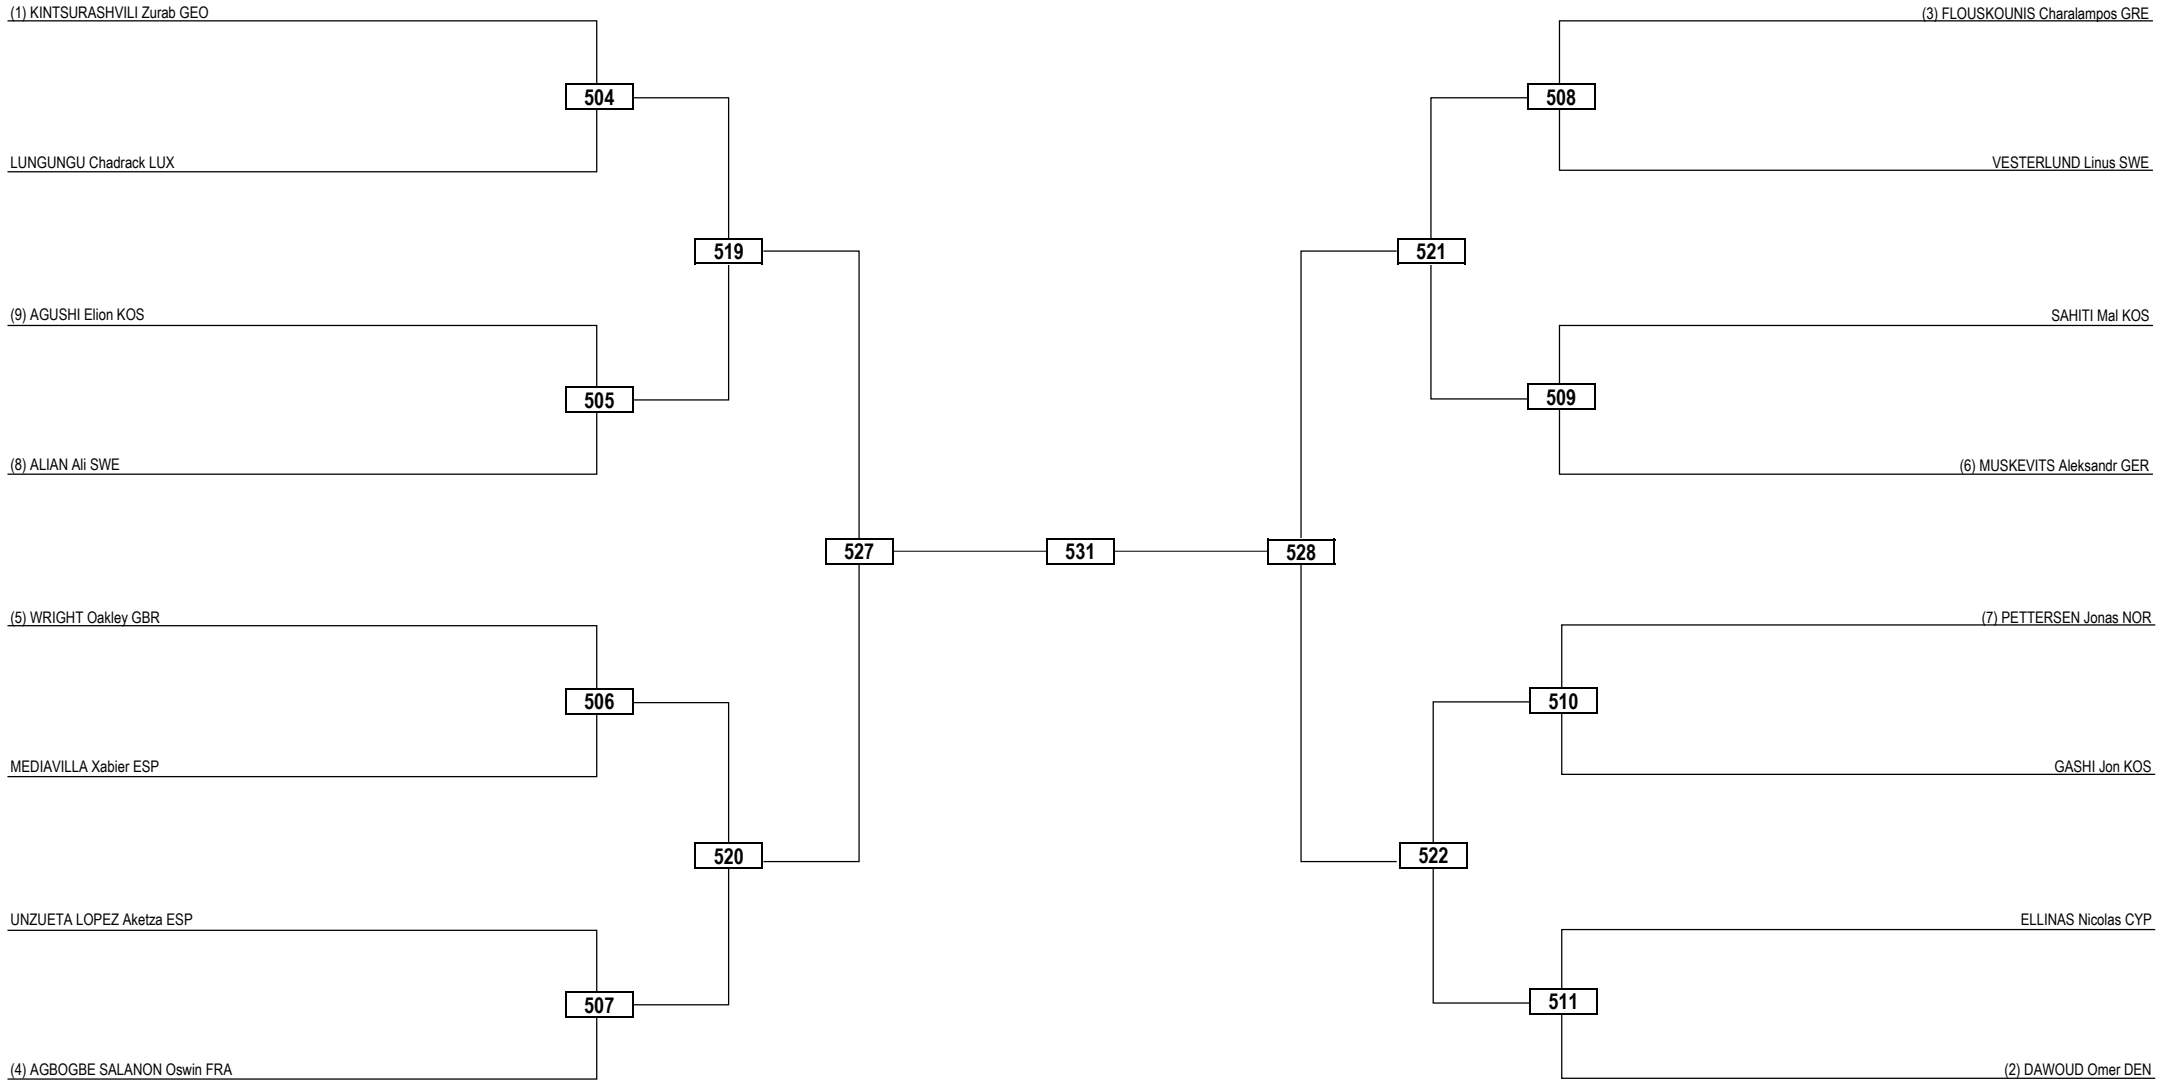

Round of 16    Quarterfinals    Semifinals    Final    Semifinals    Quarterfinals    Round of 16

**LEGEND** RSC: Win by Referee Stop the Contest    WDR: Win by Withdrawal    DQB: Win by Disqualification for unsportsmanlike behavior  
(x) Seed    PTF: Win by Final Score    DSQ: Win by Disqualification    R: Round