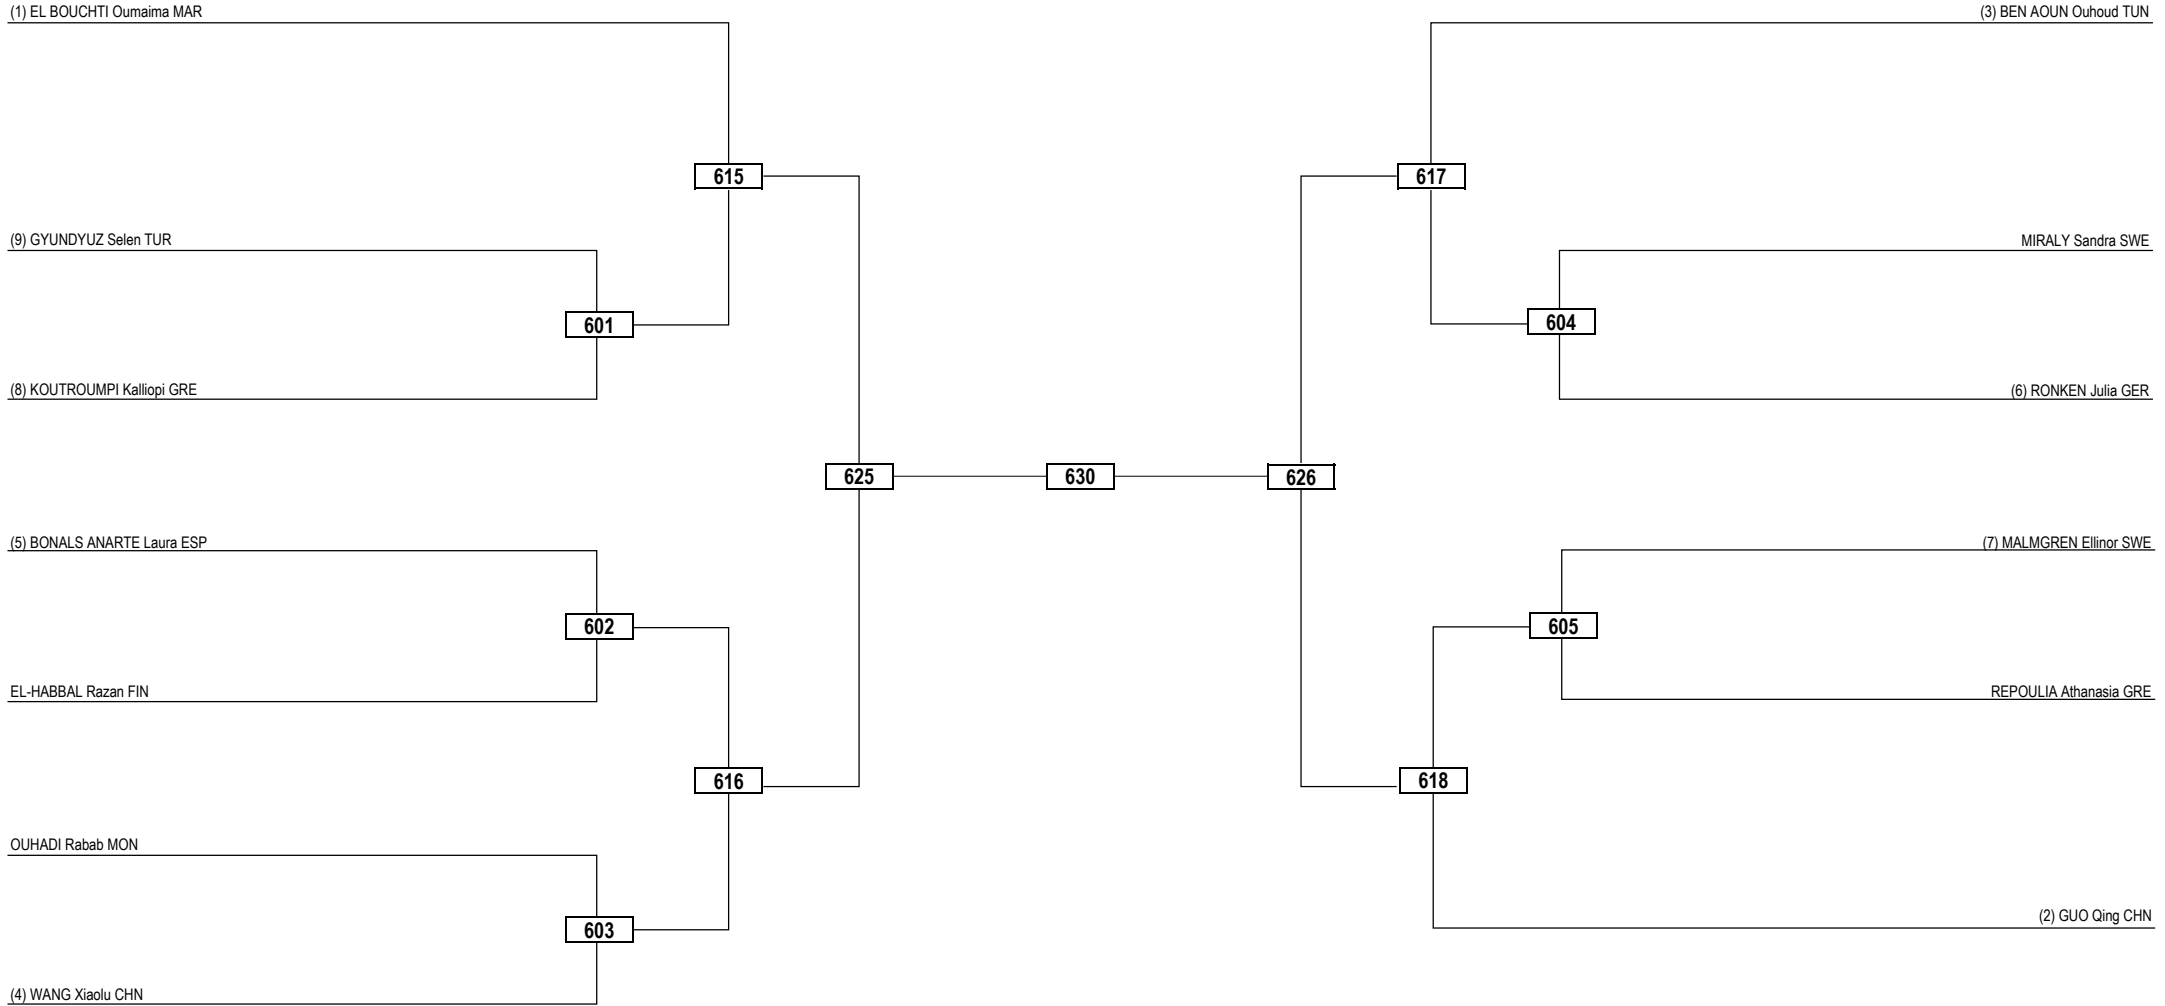

Round of 32   Round of 16   Quarterfinals   Semifinals   Final   Semifinals   Quarterfinals   Round of 16   Round of 32

**LEGEND** RSC: Win by Referee Stop the Contest   WDR: Win by Withdrawal   DQB: Win by Disqualification for unsportsmanlike behavior  
(x) Seed   PTF: Win by Final Score   DSQ: Win by Disqualification   R: Round

Round of 16    Quarterfinals    Semifinals    Final    Semifinals    Quarterfinals    Round of 16

**LEGEND** RSC: Win by Referee Stop the Contest    WDR: Win by Withdrawal    DQB: Win by Disqualification for unsportsmanlike behavior  
(x) Seed    PTF: Win by Final Score    DSQ: Win by Disqualification    R: Round