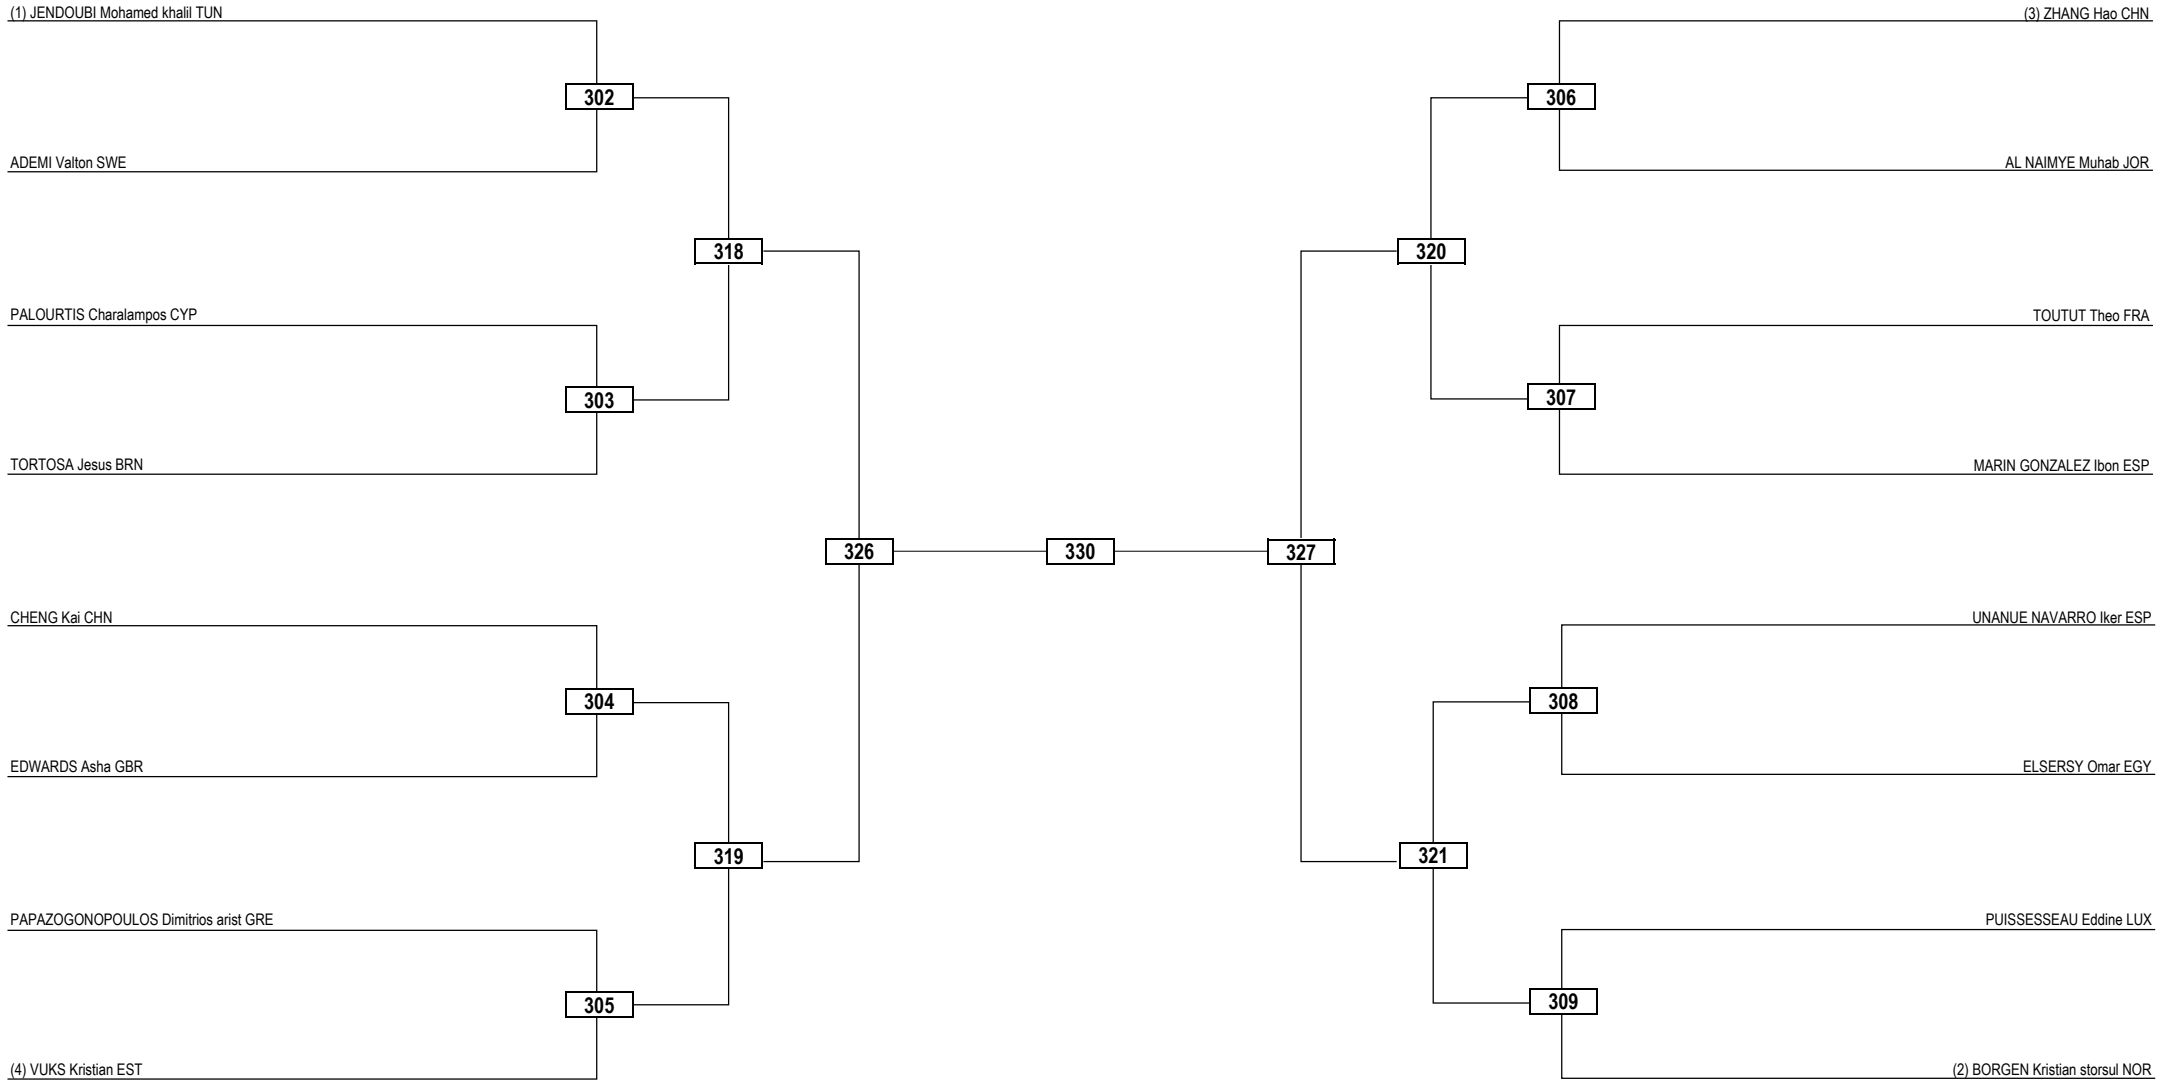

Quarterfinals   Semifinals   Final   Semifinals   Quarterfinals

**LEGEND** RSC: Win by Referee Stop the Contest   WDR: Win by Withdrawal   DQB: Win by Disqualification for unsportsmanlike behavior  
(x) Seed   PTF: Win by Final Score   DSQ: Win by Disqualification   R: Round

Round of 16    Quarterfinals    Semifinals    Final    Semifinals    Quarterfinals    Round of 16

**LEGEND** RSC: Win by Referee Stop the Contest    WDR: Win by Withdrawal    DQB: Win by Disqualification for unsportsmanlike behavior  
(x) Seed    PTF: Win by Final Score    DSQ: Win by Disqualification    R: Round

Round of 32   Round of 16   Quarterfinals   Semifinals   Final   Semifinals   Quarterfinals   Round of 16   Round of 32

**LEGEND** RSC: Win by Referee Stop the Contest   WDR: Win by Withdrawal   DQB: Win by Disqualification for unsportsmanlike behavior  
(x) Seed   PTF: Win by Final Score   DSQ: Win by Disqualification   R: Round