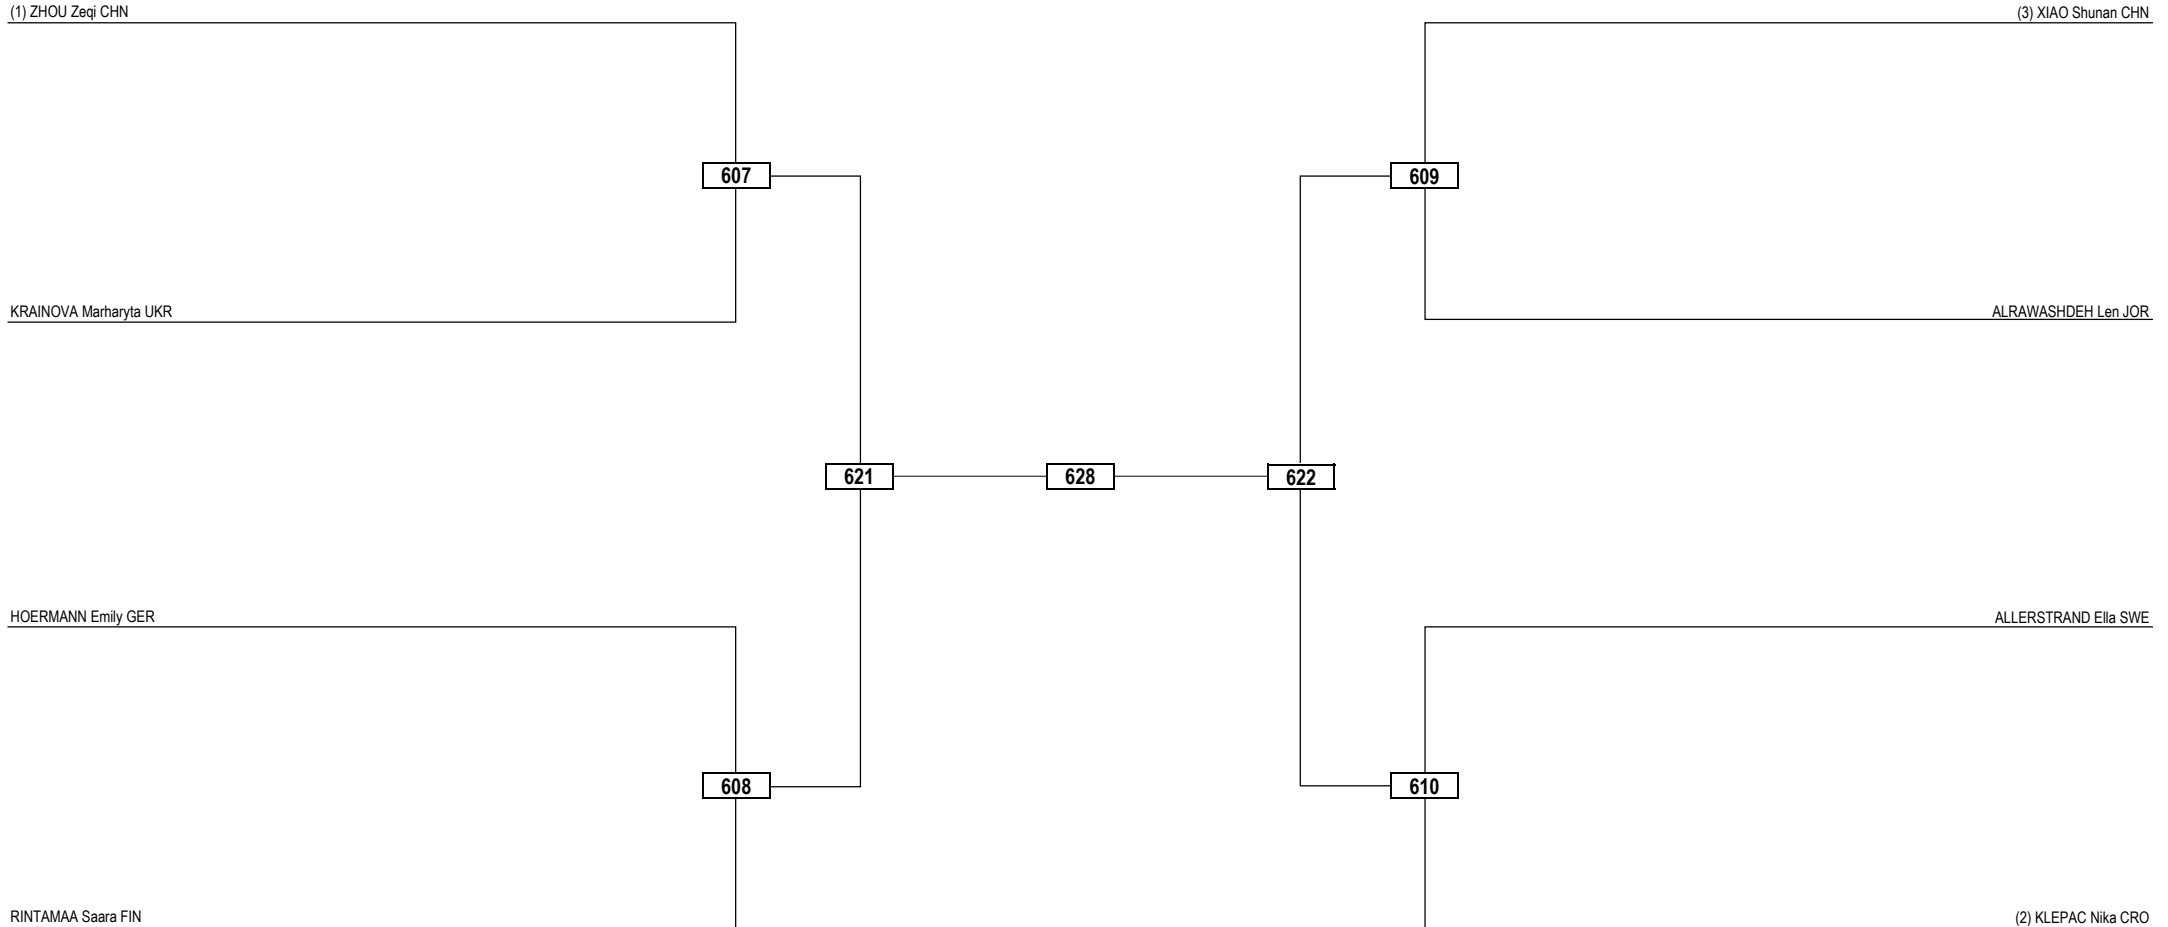

Quarterfinals   Semifinals   Final   Semifinals   Quarterfinals

LEGEND RSC: Win by Referee Stop the Contest   WDR: Win by Withdrawal   DQB: Win by Disqualification for unsportsmanlike behavior
(x) Seed   PTF: Win by Final Score   DSQ: Win by Disqualification   R: Round