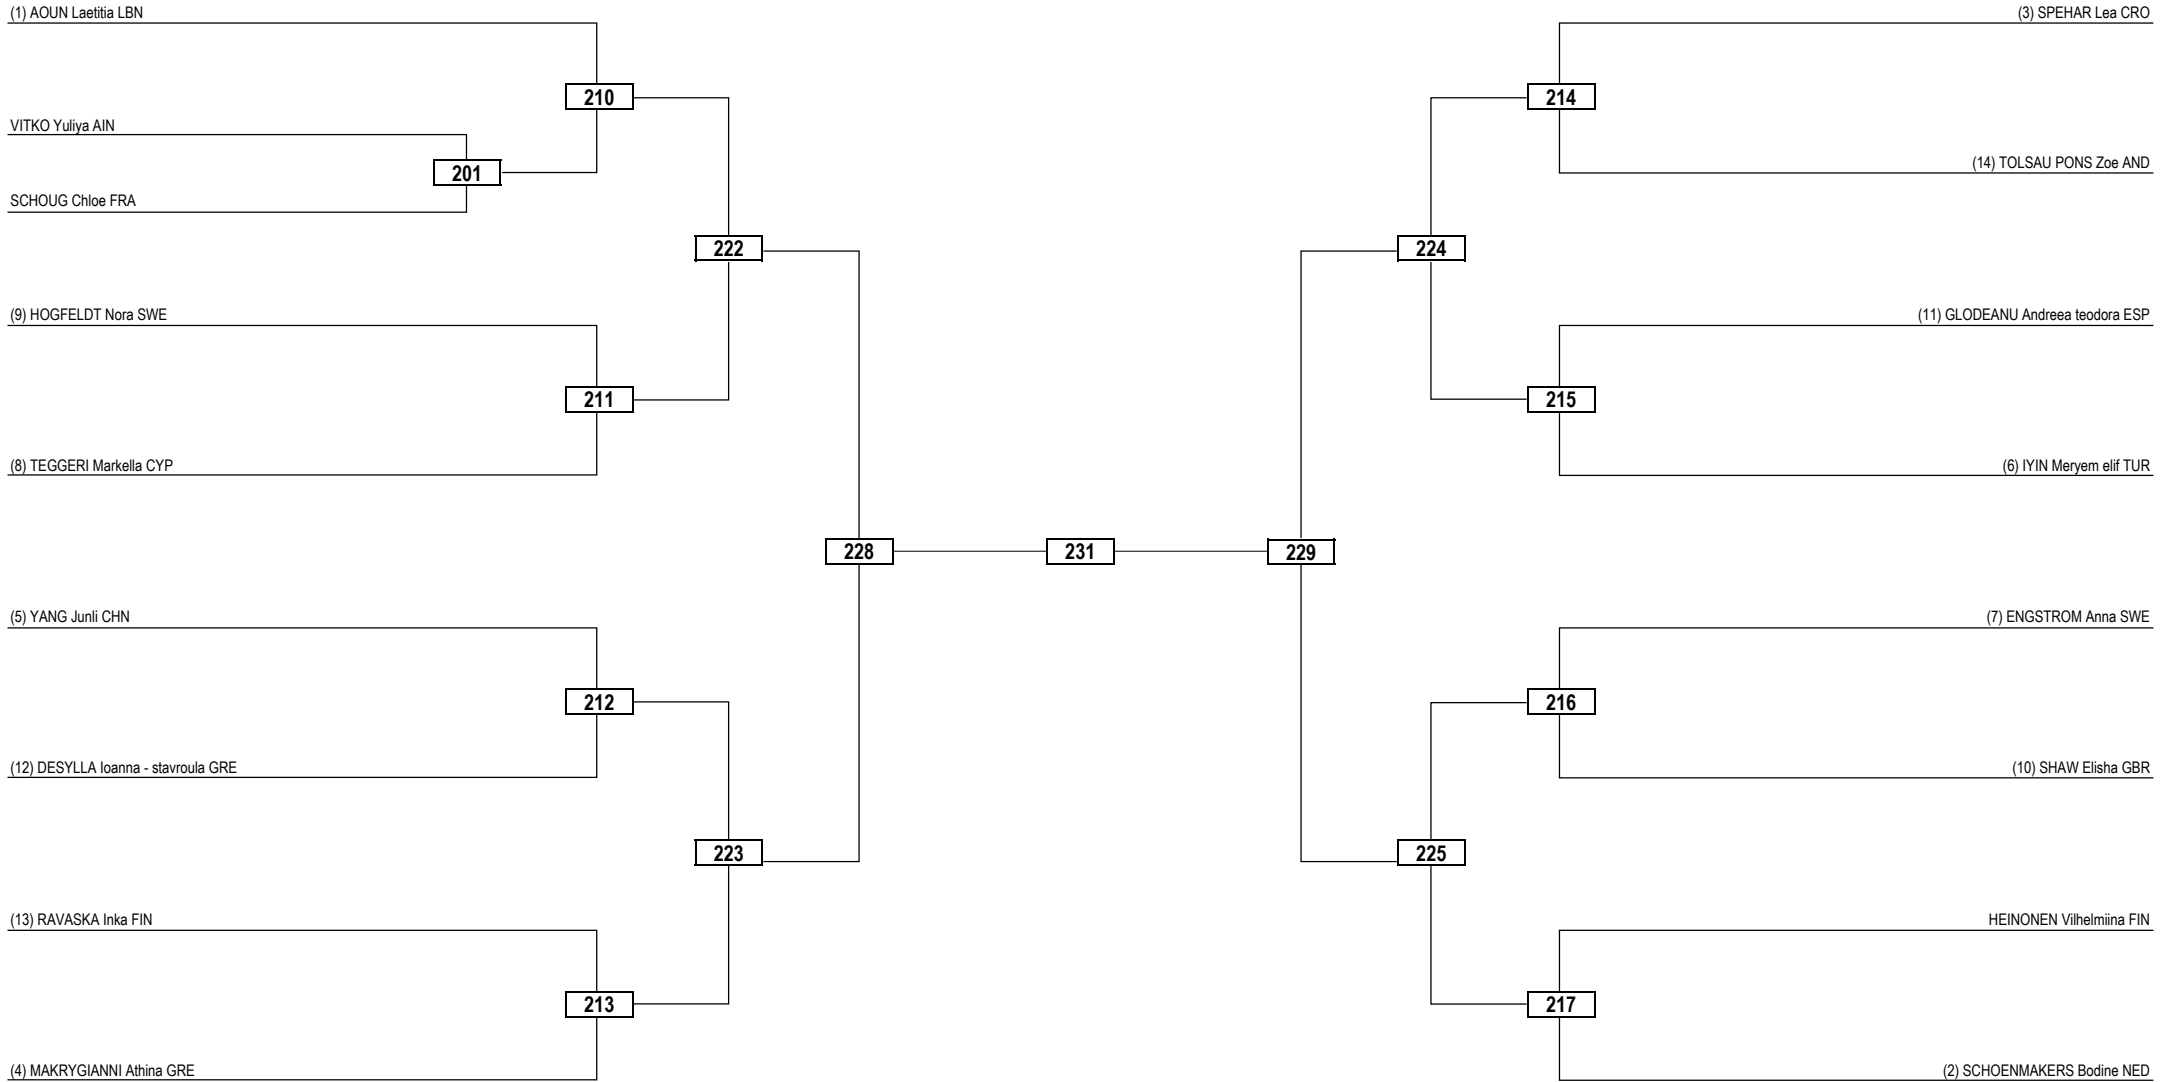

Round of 32   Round of 16   Quarterfinals   Semifinals   Final   Semifinals   Quarterfinals   Round of 16   Round of 32

**LEGEND** RSC: Win by Referee Stop the Contest   WDR: Win by Withdrawal   DQB: Win by Disqualification for unsportsmanlike behavior  
(x) Seed   PTF: Win by Final Score   DSQ: Win by Disqualification   R: Round

Round of 16    Quarterfinals    Semifinals    Final    Semifinals    Quarterfinals    Round of 16

**LEGEND** RSC: Win by Referee Stop the Contest    WDR: Win by Withdrawal    DQB: Win by Disqualification for unsportsmanlike behavior  
(x) Seed    PTF: Win by Final Score    DSQ: Win by Disqualification    R: Round