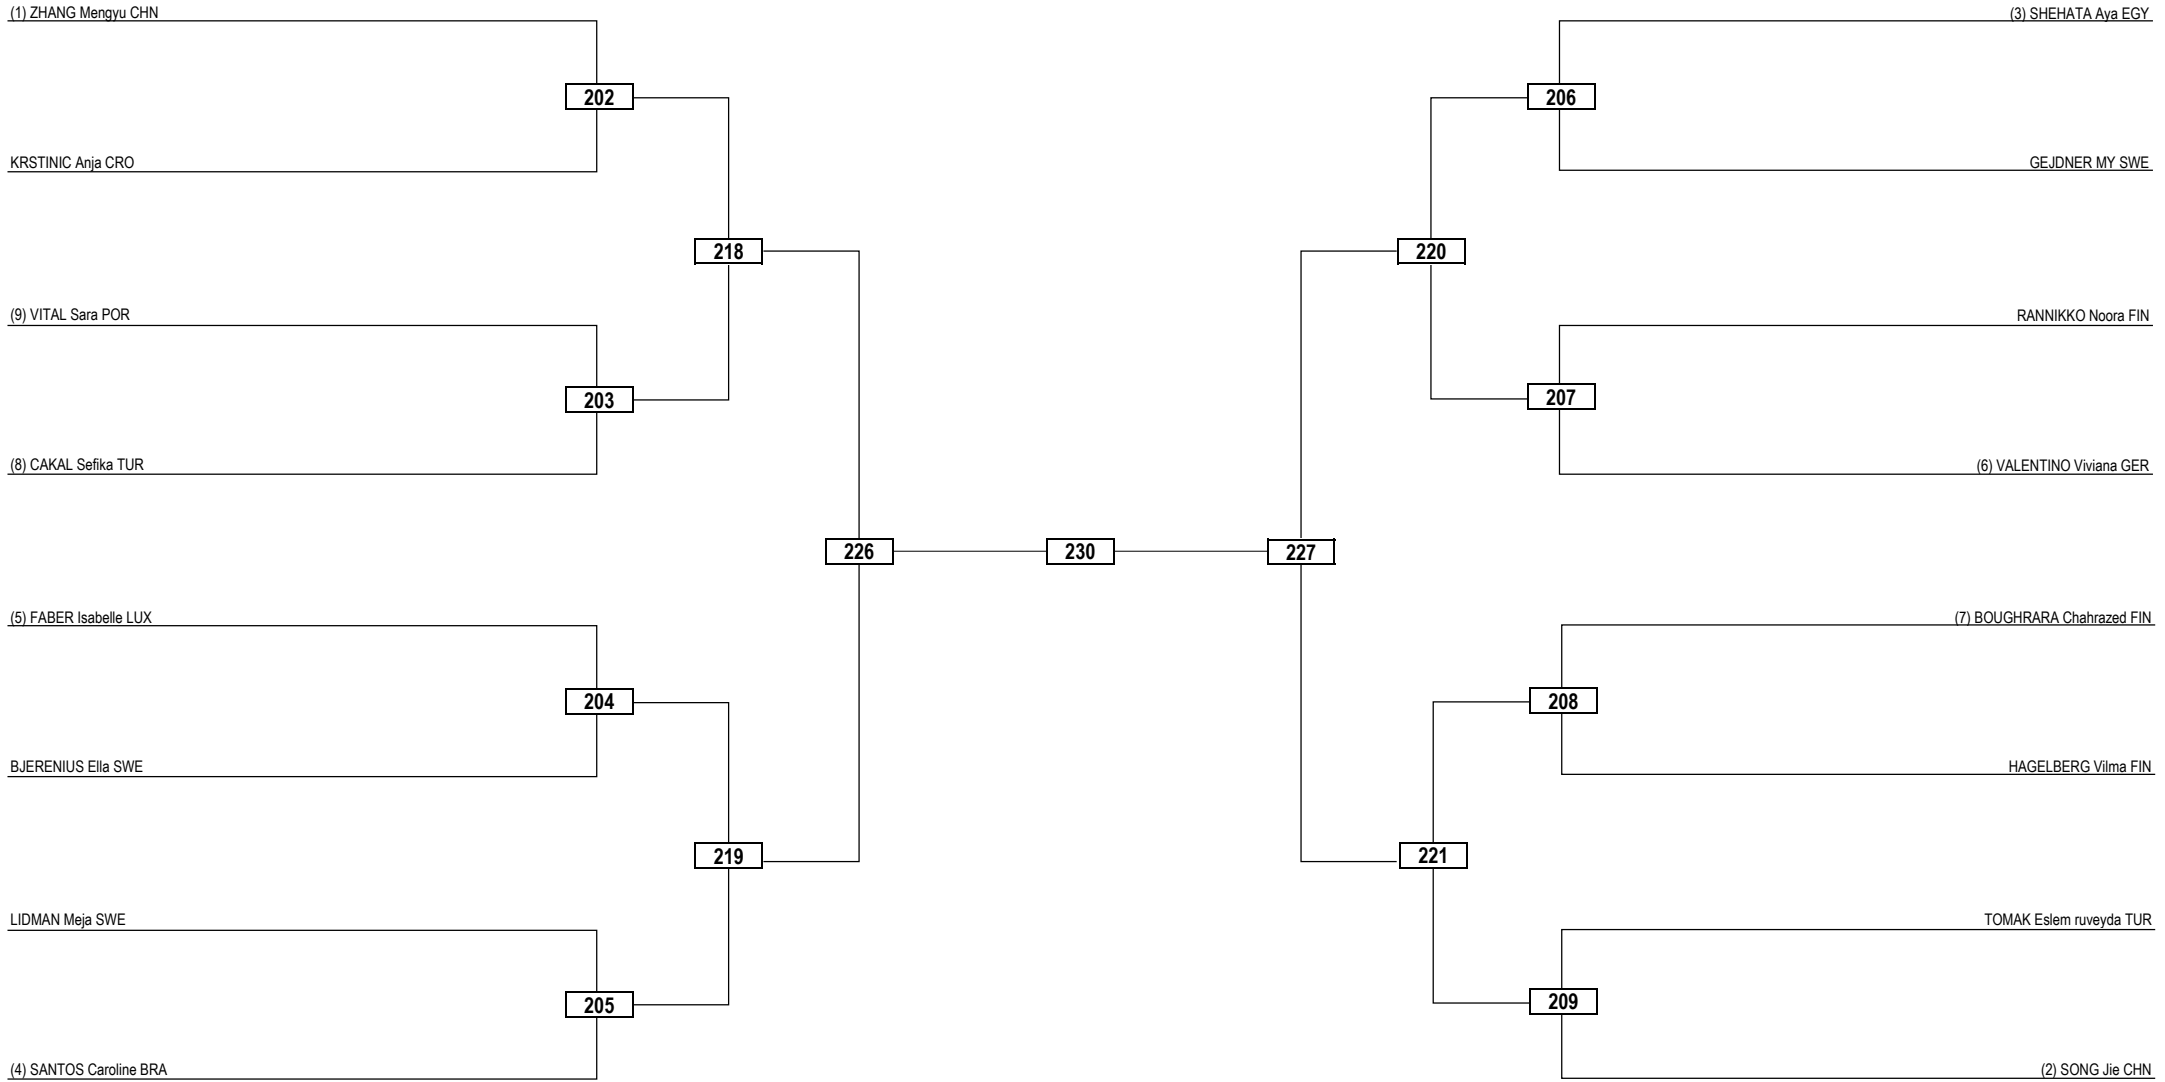

Round of 16    Quarterfinals    Semifinals    Final    Semifinals    Quarterfinals    Round of 16

**LEGEND** RSC: Win by Referee Stop the Contest    WDR: Win by Withdrawal    DQB: Win by Disqualification for unsportsmanlike behavior  
(x) Seed    PTF: Win by Final Score    DSQ: Win by Disqualification    R: Round

Round of 32   Round of 16   Quarterfinals   Semifinals   Final   Semifinals   Quarterfinals   Round of 16   Round of 32

**LEGEND** RSC: Win by Referee Stop the Contest   WDR: Win by Withdrawal   DQB: Win by Disqualification for unsportsmanlike behavior  
(x) Seed   PTF: Win by Final Score   DSQ: Win by Disqualification   R: Round