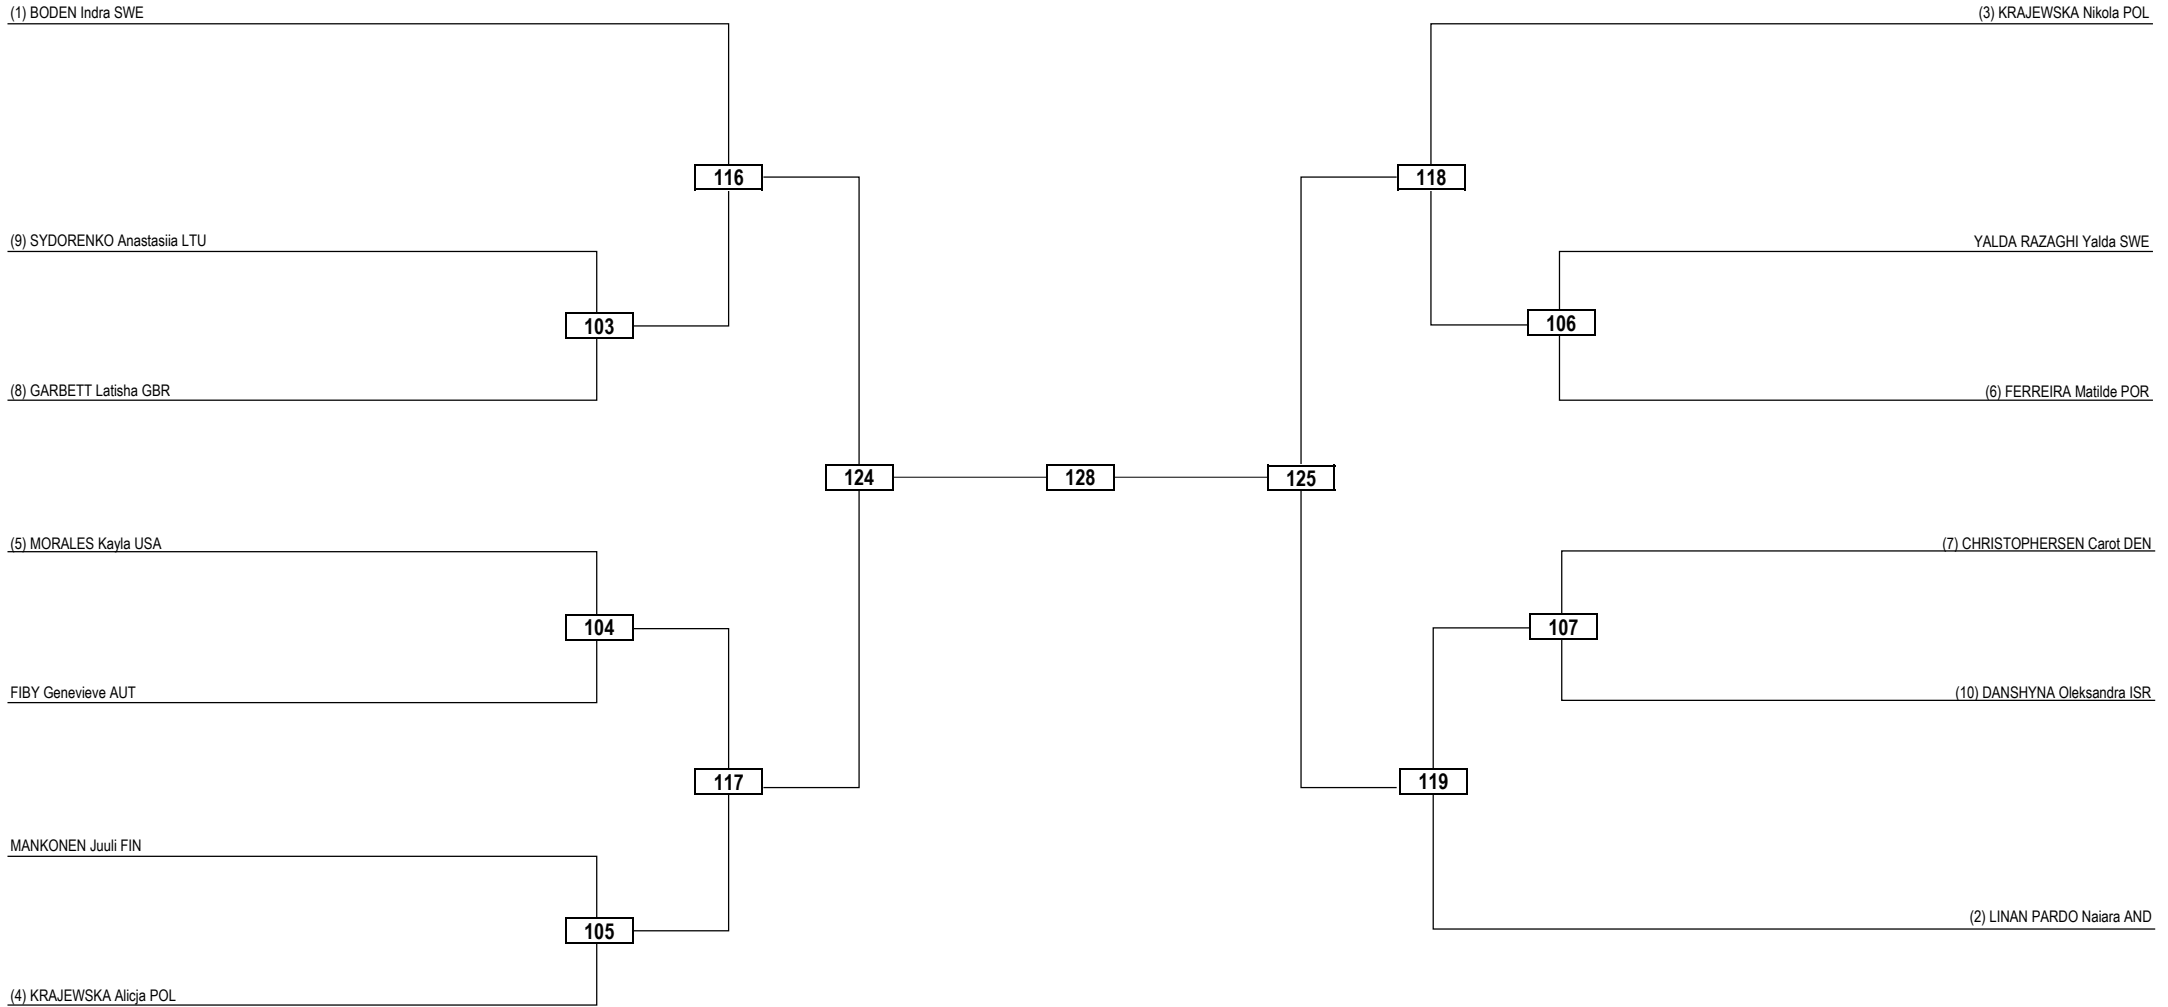

Round of 16    Quarterfinals    Semifinals    Final    Semifinals    Quarterfinals    Round of 16

**LEGEND** RSC: Win by Referee Stop the Contest    WDR: Win by Withdrawal    DQB: Win by Disqualification for unsportsmanlike behavior  
(x) Seed    PTF: Win by Final Score    DSQ: Win by Disqualification    R: Round

Quarterfinals   Semifinals   Final   Semifinals   Quarterfinals

Quarterfinals   Semifinals   Final   Semifinals   Quarterfinals

**LEGEND** RSC: Win by Referee Stop the Contest   WDR: Win by Withdrawal   DQB: Win by Disqualification for unsportsmanlike behavior  
(x) Seed   PTF: Win by Final Score   DSQ: Win by Disqualification   R: Round

Round of 32   Round of 16   Quarterfinals   Semifinals   Final   Semifinals   Quarterfinals   Round of 16   Round of 32

**LEGEND** RSC: Win by Referee Stop the Contest   WDR: Win by Withdrawal   DQB: Win by Disqualification for unsportsmanlike behavior  
(x) Seed   PTF: Win by Final Score   DSQ: Win by Disqualification   R: Round