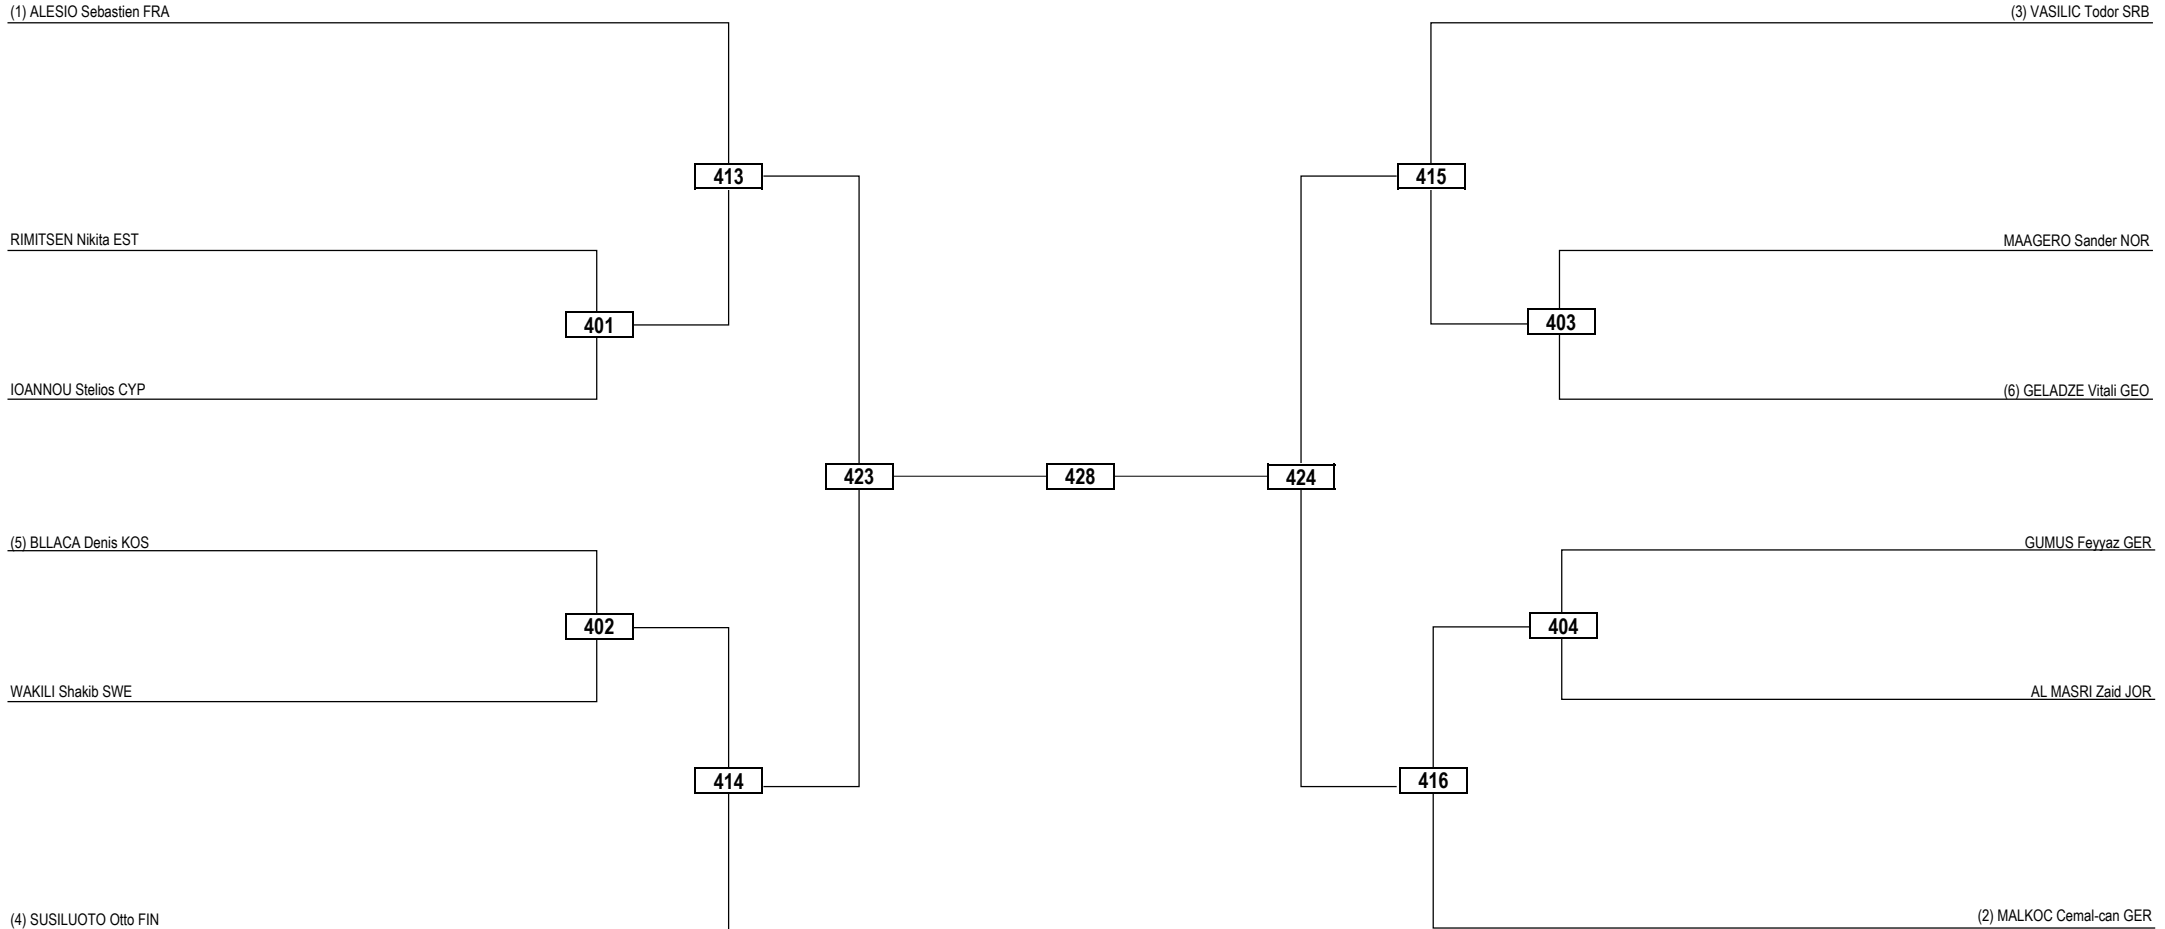

Quarterfinals   Semifinals   Final   Semifinals   Quarterfinals

**LEGEND** RSC: Win by Referee Stop the Contest   WDR: Win by Withdrawal   DQB: Win by Disqualification for unsportsmanlike behavior  
(x) Seed   PTF: Win by Final Score   DSQ: Win by Disqualification   R: Round

Round of 16    Quarterfinals    Semifinals    Final    Semifinals    Quarterfinals    Round of 16

**LEGEND** RSC: Win by Referee Stop the Contest    WDR: Win by Withdrawal    DQB: Win by Disqualification for unsportsmanlike behavior  
(x) Seed    PTF: Win by Final Score    DSQ: Win by Disqualification    R: Round

Round of 32   Round of 16   Quarterfinals   Semifinals   Final   Semifinals   Quarterfinals   Round of 16   Round of 32

**LEGEND** RSC: Win by Referee Stop the Contest   WDR: Win by Withdrawal   DQB: Win by Disqualification for unsportsmanlike behavior  
(x) Seed   PTF: Win by Final Score   DSQ: Win by Disqualification   R: Round