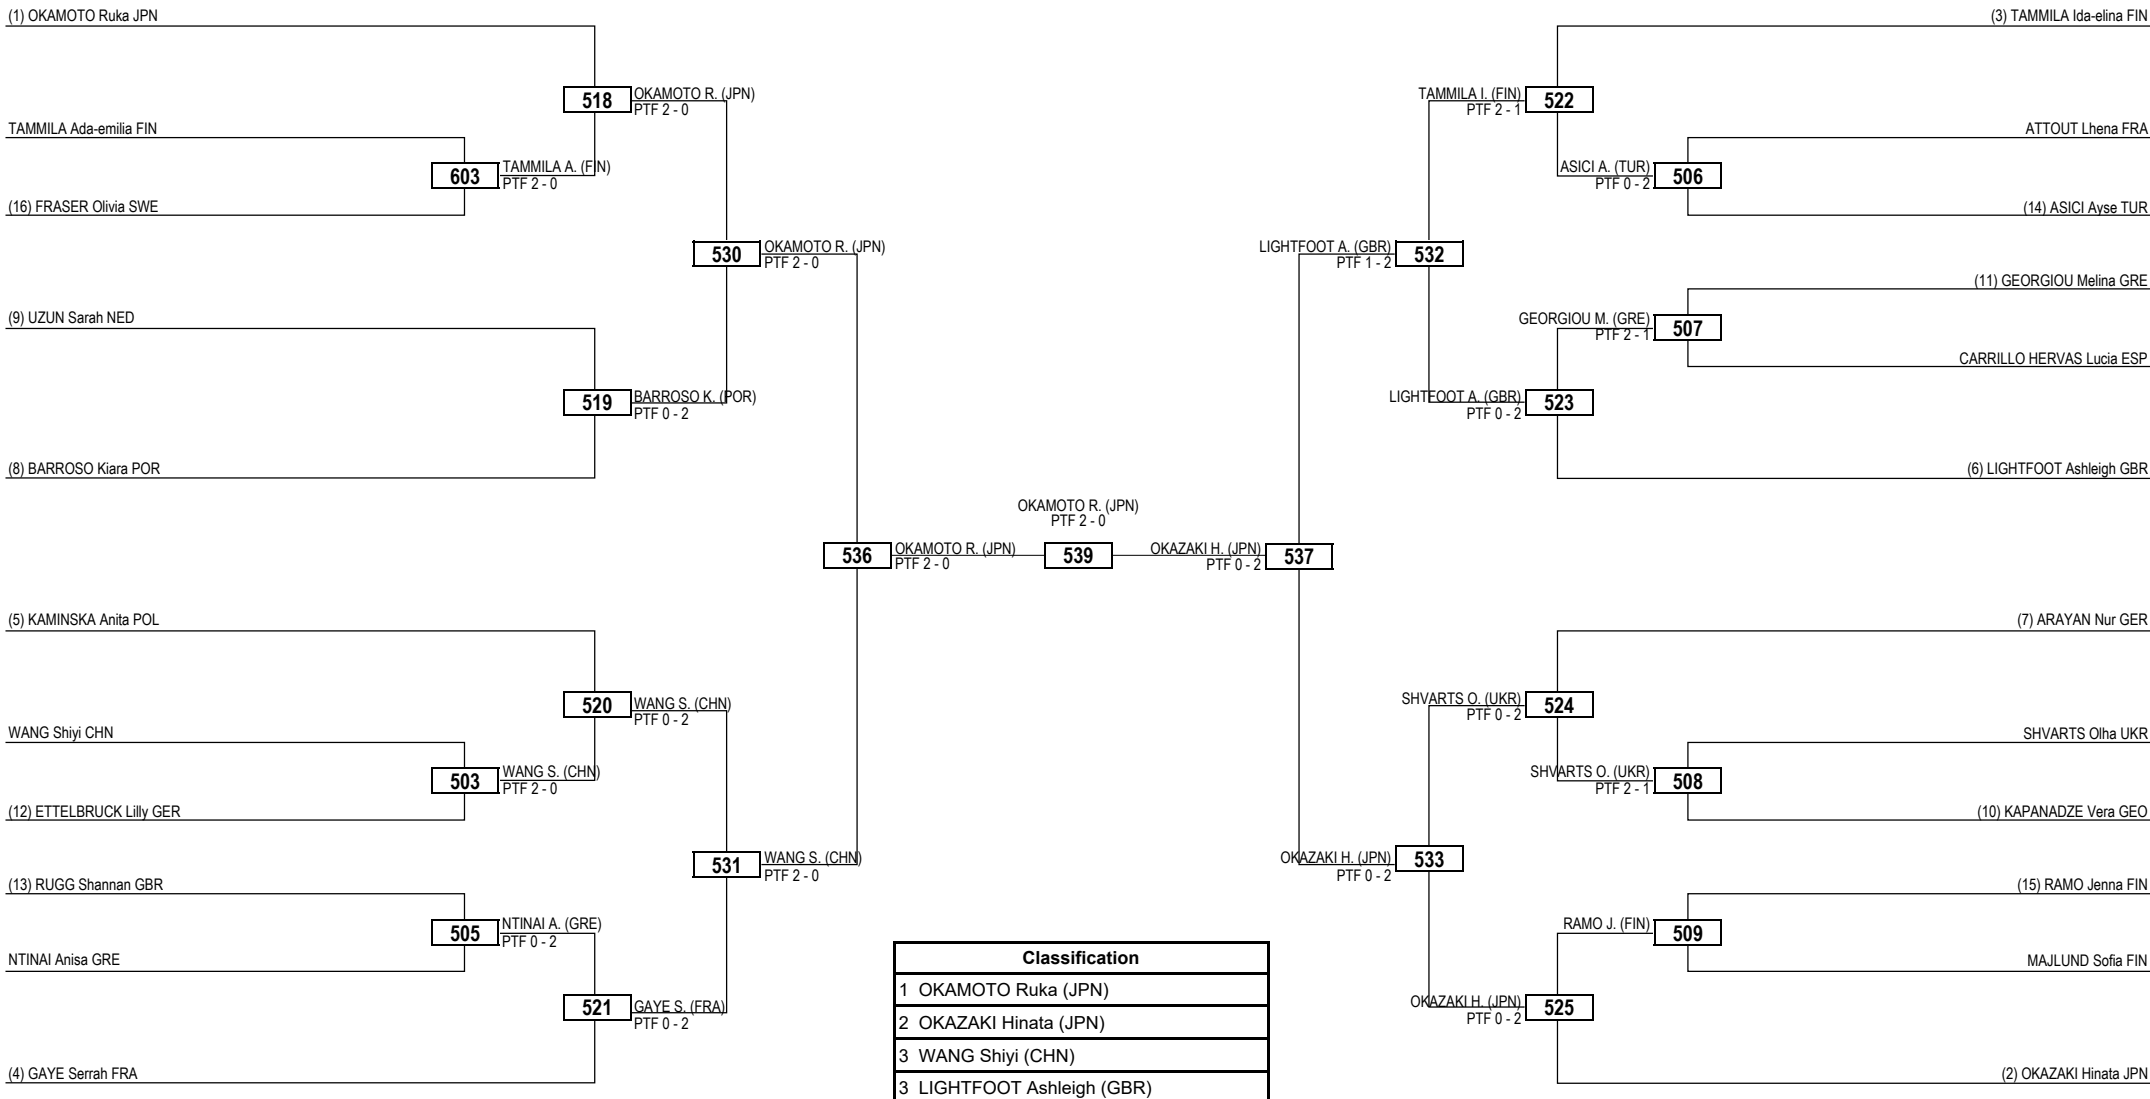

2024 WT President's Cup - Europe

SAT 27 APR 2024

Seniors / Women -46kg Contestants: 23

Round of 32   Round of 16   Quarterfinals   Semifinals   Final   Semifinals   Quarterfinals   Round of 16   Round of 32

LEGEND RSC: Win by Referee Stop the Contest   WDR: Win by Withdrawal   DQB: Win by Disqualification for unsportsmanlike behavior
(x) Seed   PTF: Win by Final Score   DSQ: Win by Disqualification   R: Round