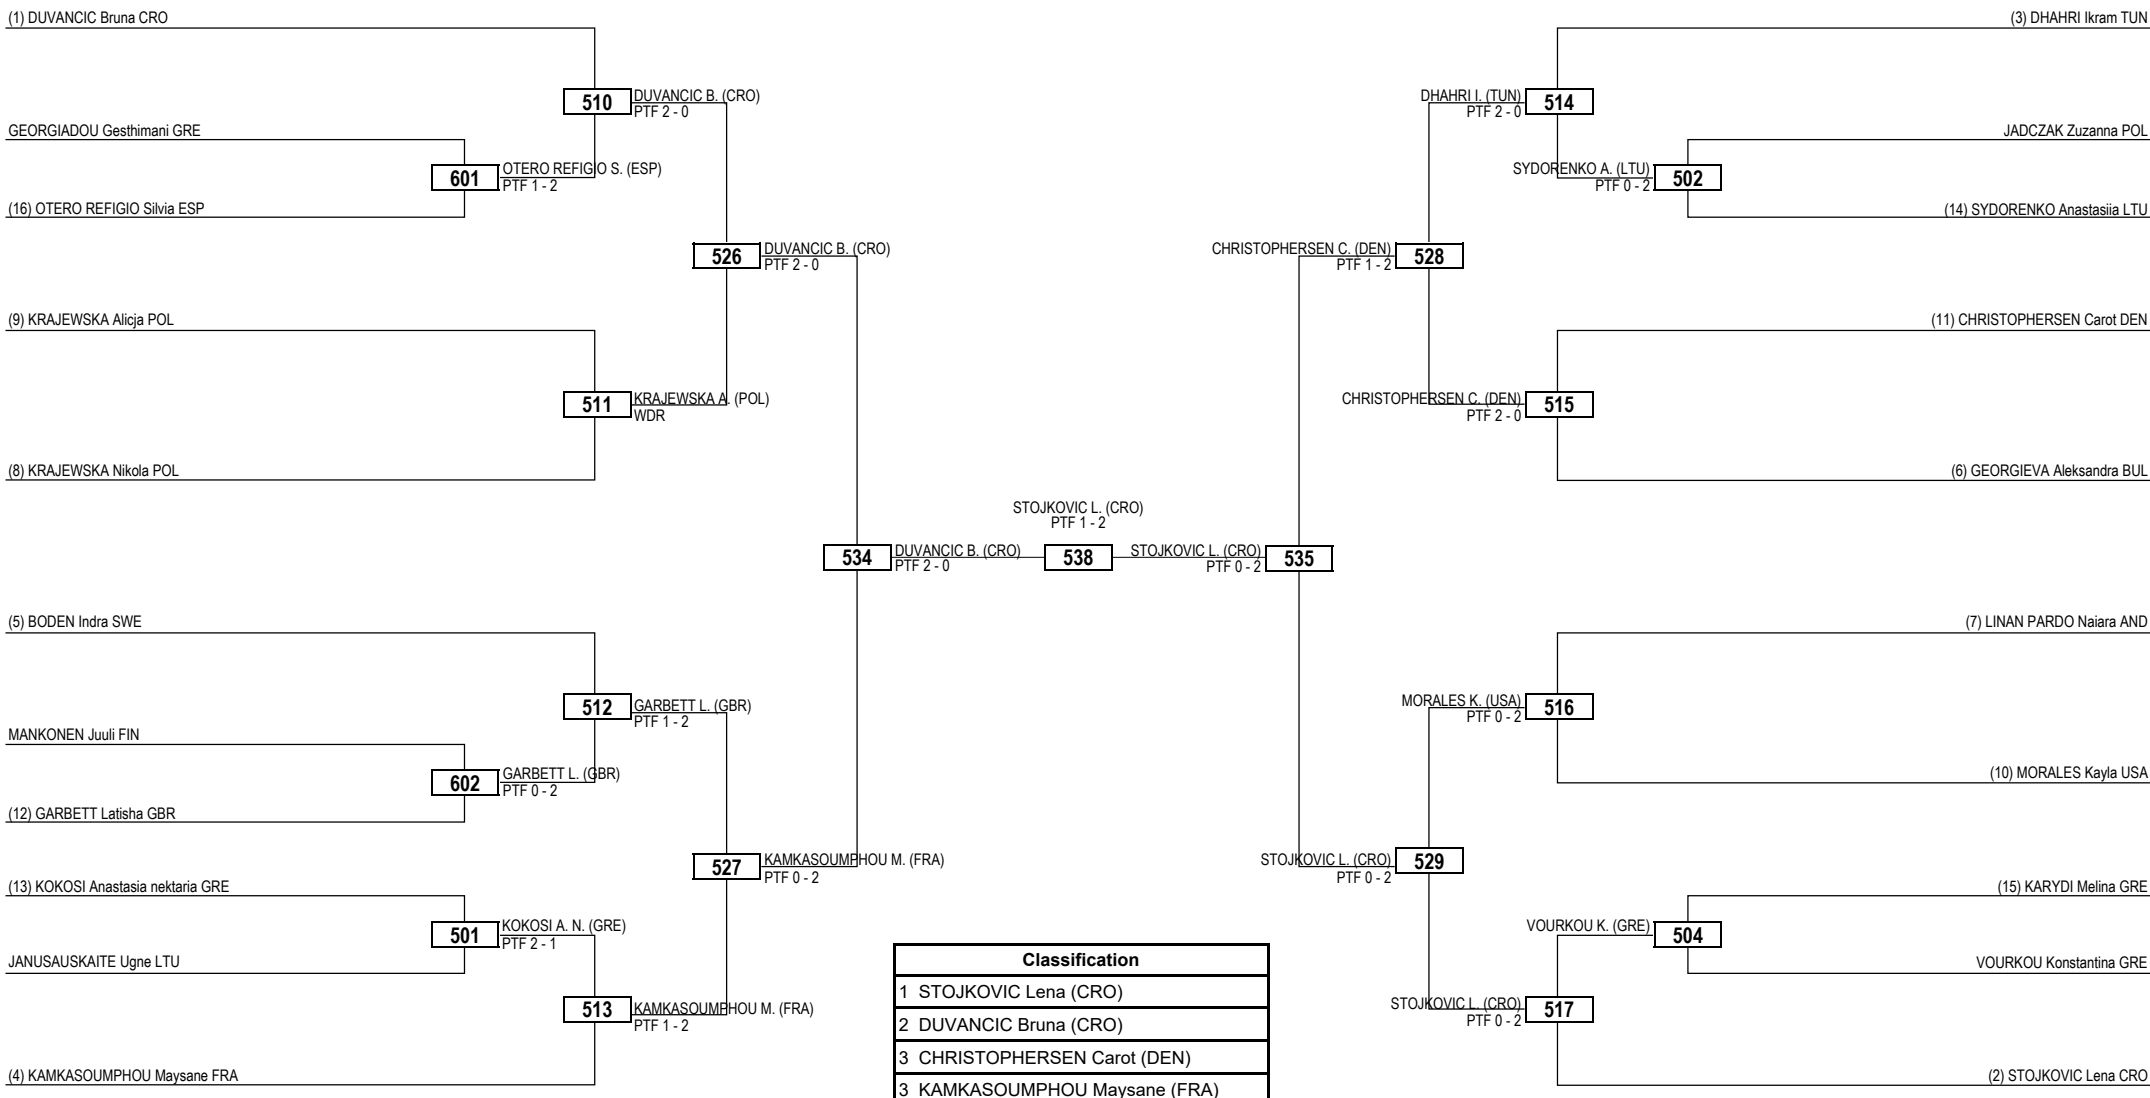

2024 WT President's Cup - Europe

SAT 27 APR 2024

Seniors / Women -49kg Contestants: 21

Round of 32   Round of 16   Quarterfinals   Semifinals   Final   Semifinals   Quarterfinals   Round of 16   Round of 32

LEGEND RSC: Win by Referee Stop the Contest   WDR: Win by Withdrawal   DQB: Win by Disqualification for unsportsmanlike behavior
(x) Seed   PTF: Win by Final Score   DSQ: Win by Disqualification   R: Round