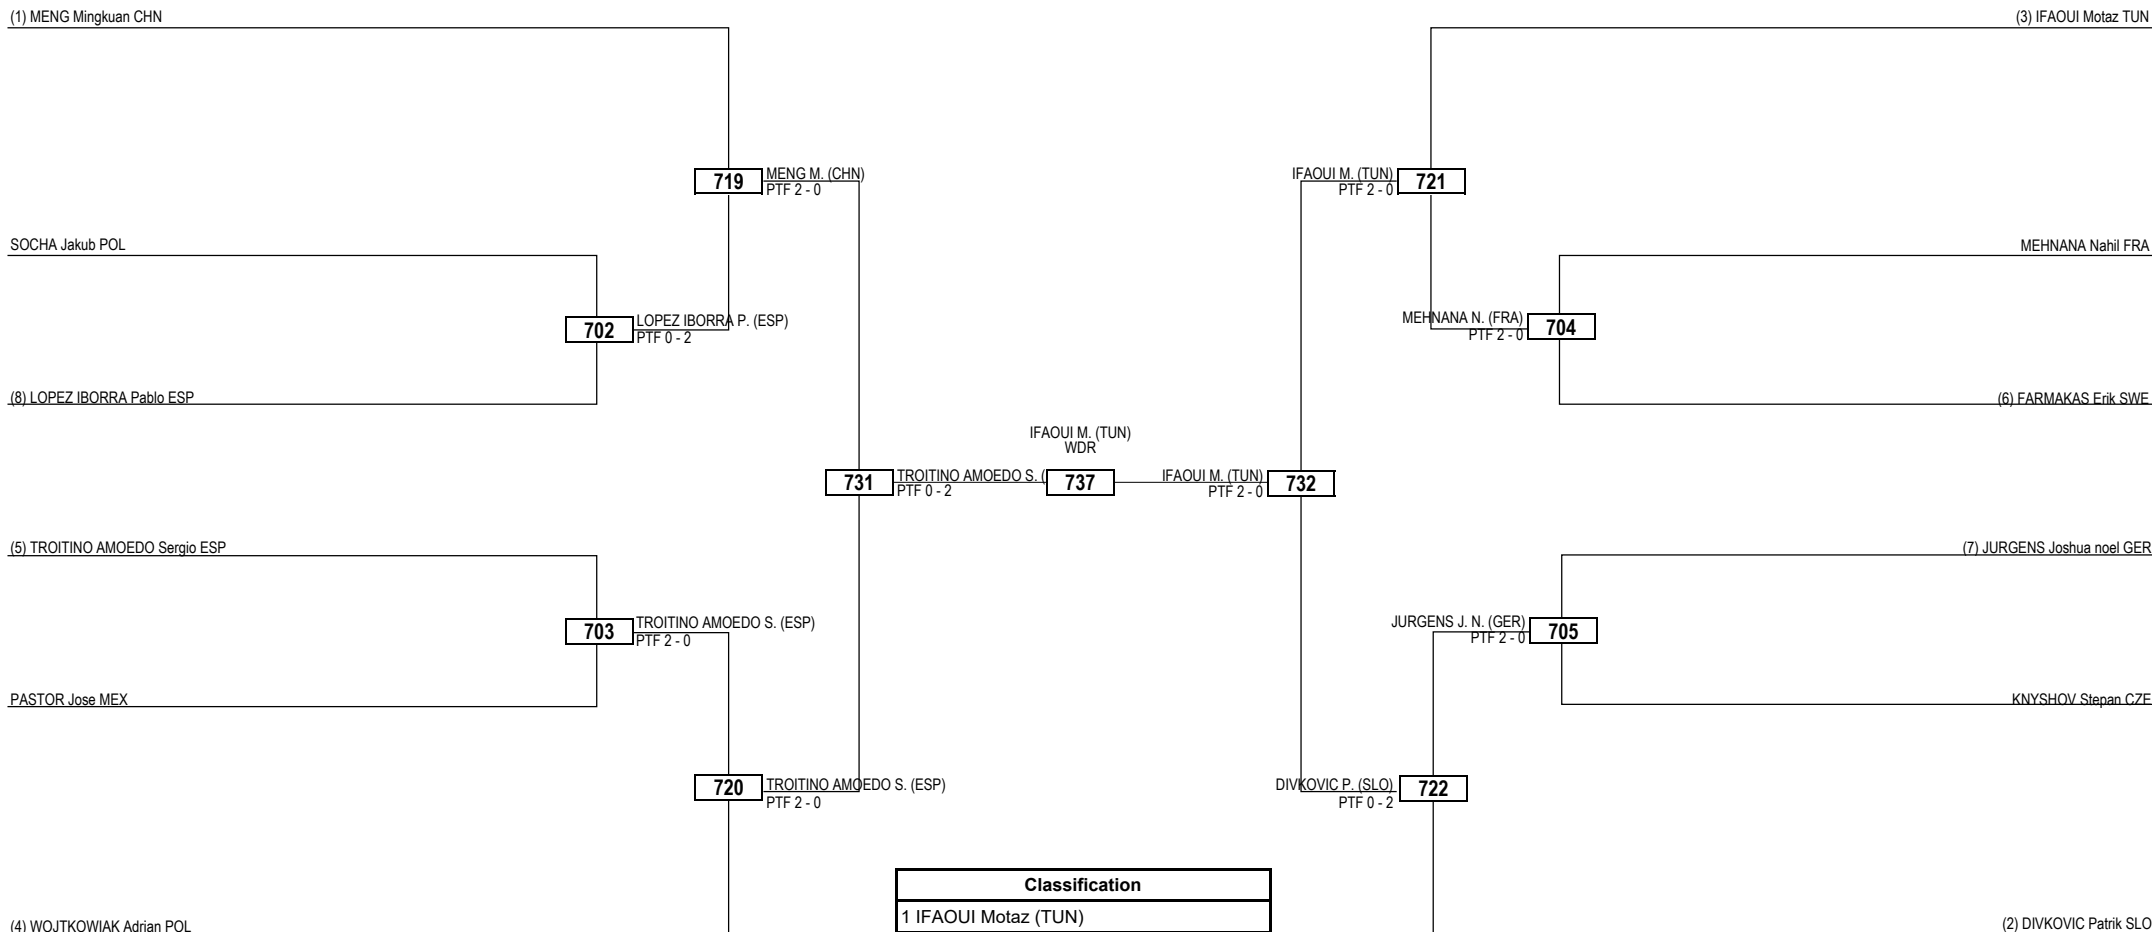

2024 WT President's Cup - Europe

SAT 27 APR 2024

Seniors / Men -87kg Contestants: 12

Round of 16   Quarterfinals   Semifinals   Final   Semifinals   Quarterfinals   Round of 16

LEGEND RSC: Win by Referee Stop the Contest   WDR: Win by Withdrawal   DQB: Win by Disqualification for unsportsmanlike behavior
(x) Seed   PTF: Win by Final Score   DSQ: Win by Disqualification   R: Round