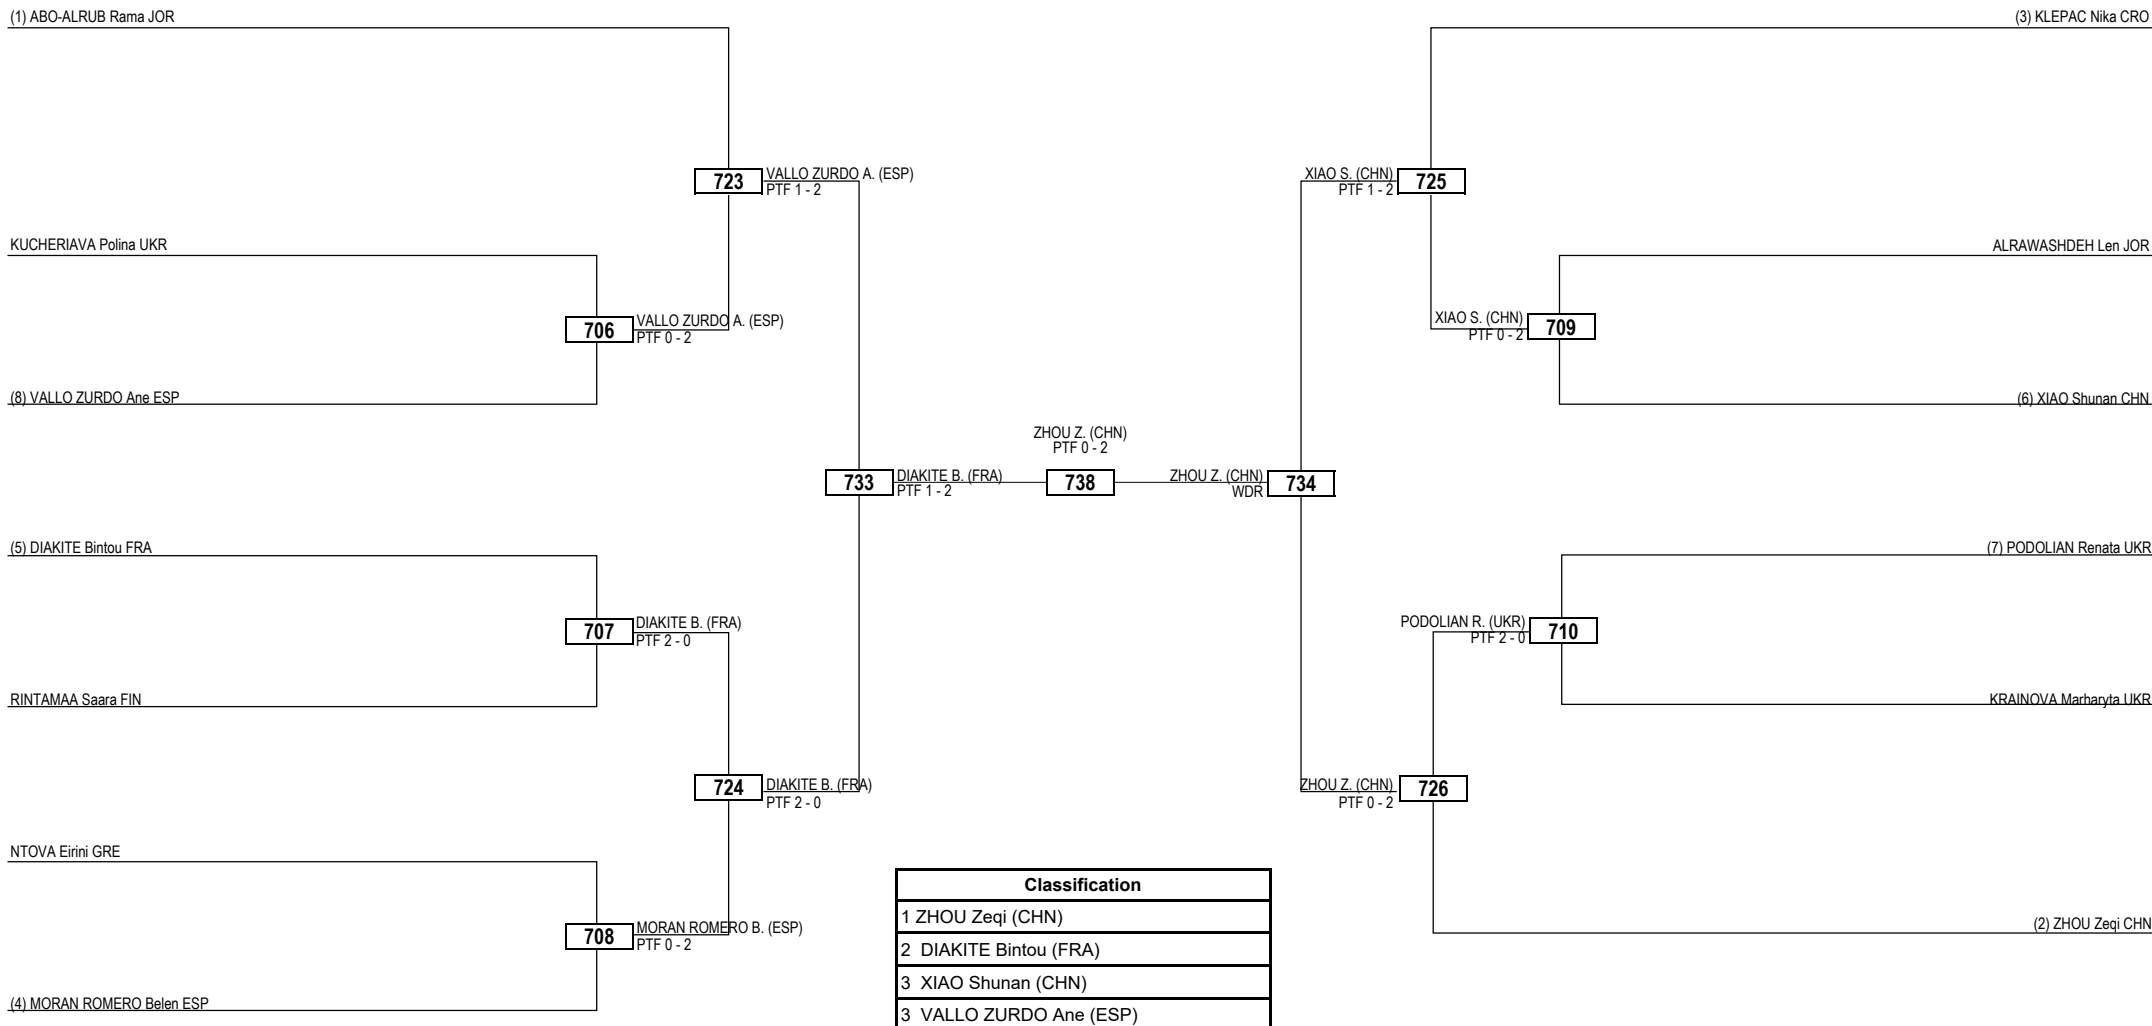

2024 WT President's Cup - Europe

SAT 27 APR 2024

Seniors / Women -67kg Contestants: 20

Round of 32 Round of 16 Quarterfinals Semifinals Final Semifinals Quarterfinals Round of 16 Round of 32

LEGEND RSC: Win by Referee Stop the Contest WDR: Win by Withdrawal DQB: Win by Disqualification for unsportsmanlike behavior
(x) Seed PTF: Win by Final Score DSQ: Win by Disqualification R: Round

2024 WT President's Cup - Europe

SAT 27 APR 2024

Seniors / Women -73kg Contestants: 13

Round of 16 Quarterfinals Semifinals Final Semifinals Quarterfinals Round of 16

LEGEND RSC: Win by Referee Stop the Contest WDR: Win by Withdrawal DQB: Win by Disqualification for unsportsmanlike behavior
 (x) Seed PTF: Win by Final Score DSQ: Win by Disqualification R: Round