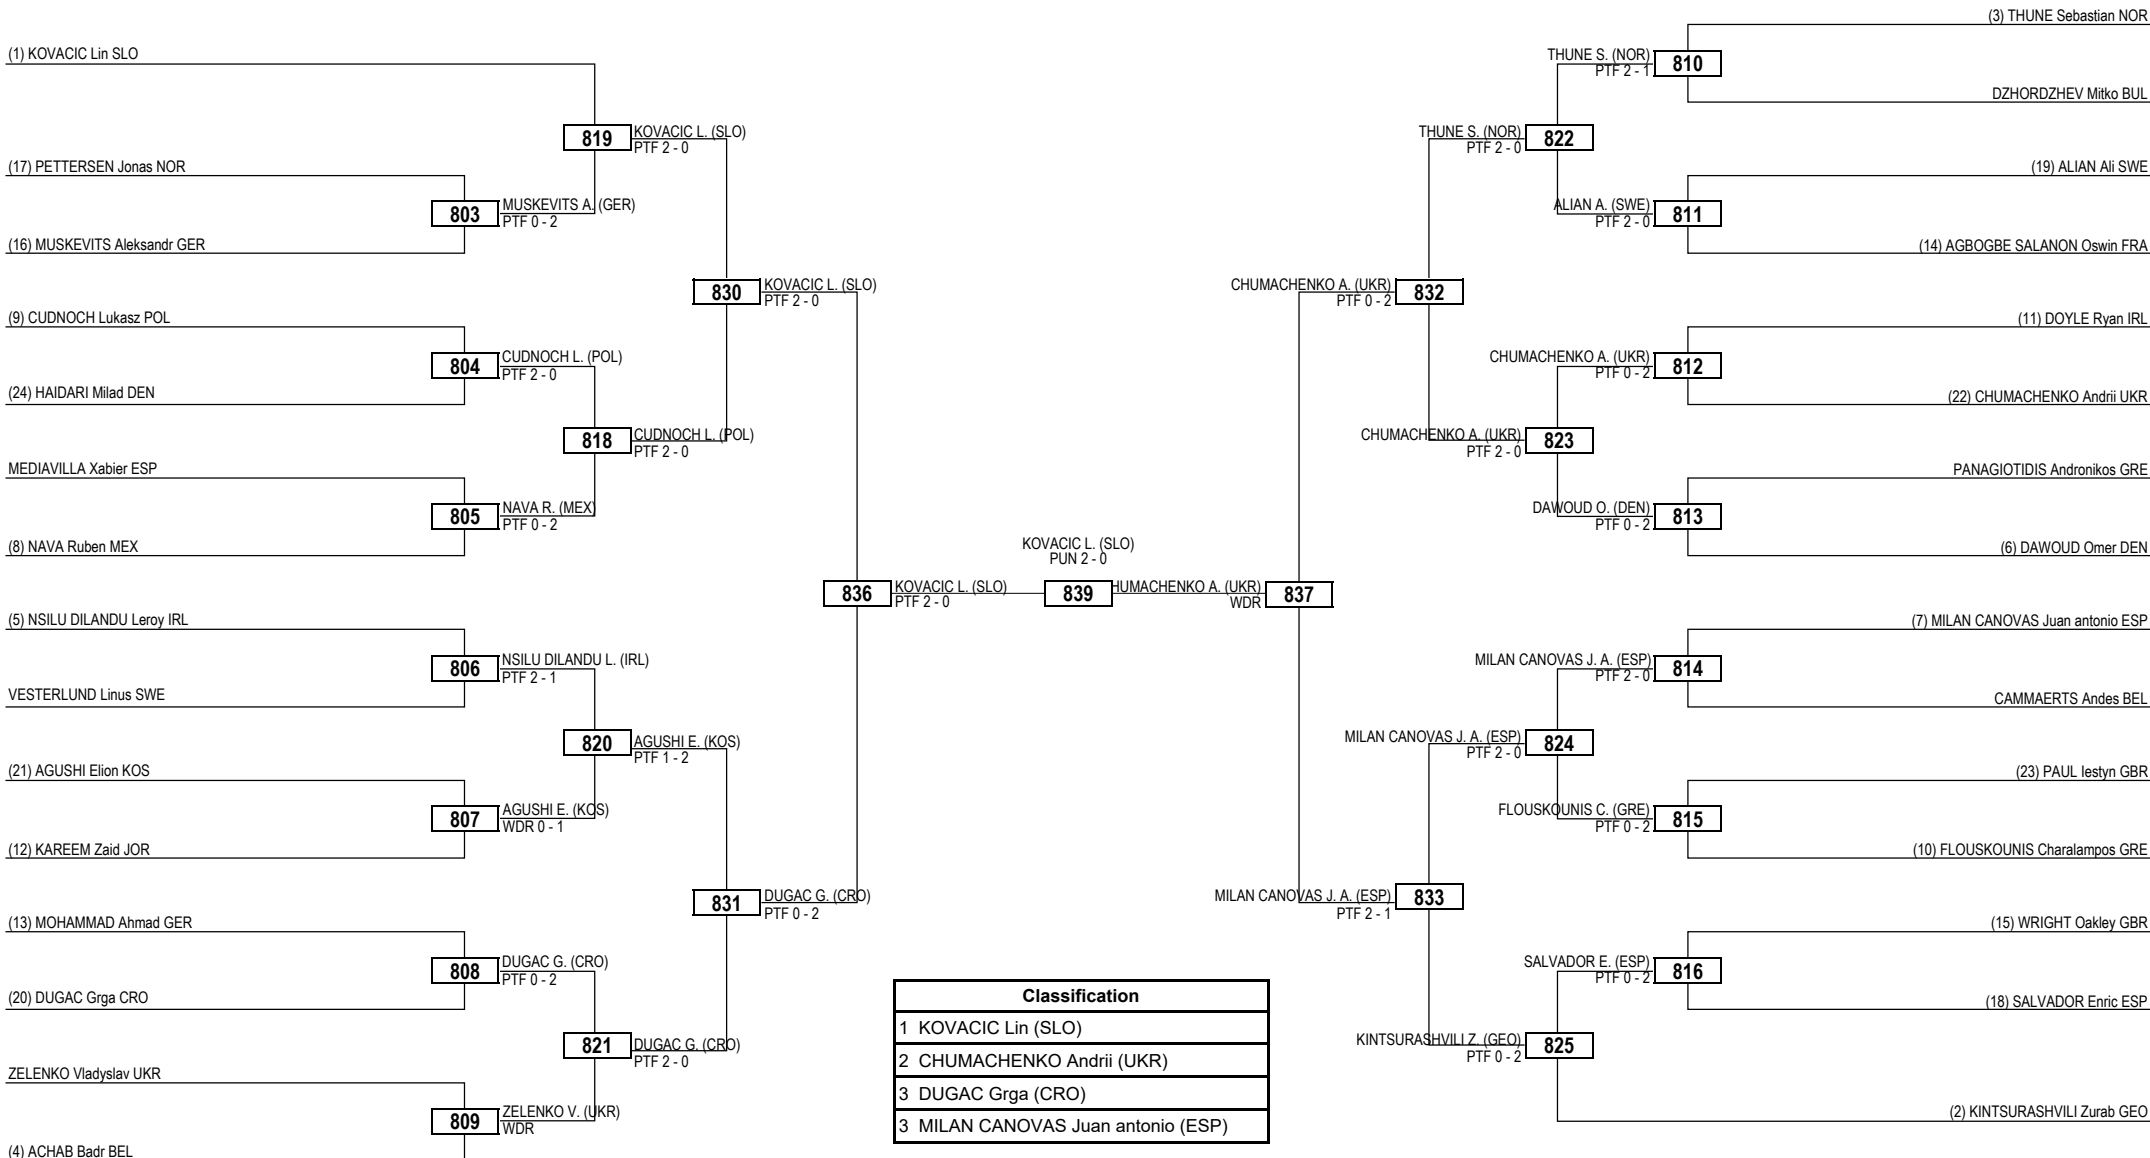

2024 WT President's Cup - Europe

SAT 27 APR 2024

Seniors / Men -74kg Contestants: 30

Round of 32   Round of 16   Quarterfinals   Semifinals   Final   Semifinals   Quarterfinals   Round of 16   Round of 32

Classification	
1	KOVACIC Lin (SLO)
2	CHUMACHENKO Andrii (UKR)
3	DUGAC Grga (CRO)
3	MILAN CANOVAS Juan antonio (ESP)

LEGEND RSC: Win by Referee Stop the Contest   WDR: Win by Withdrawal   DQB: Win by Disqualification for unsportsmanlike behavior
(x) Seed   PTF: Win by Final Score   DSQ: Win by Disqualification   R: Round