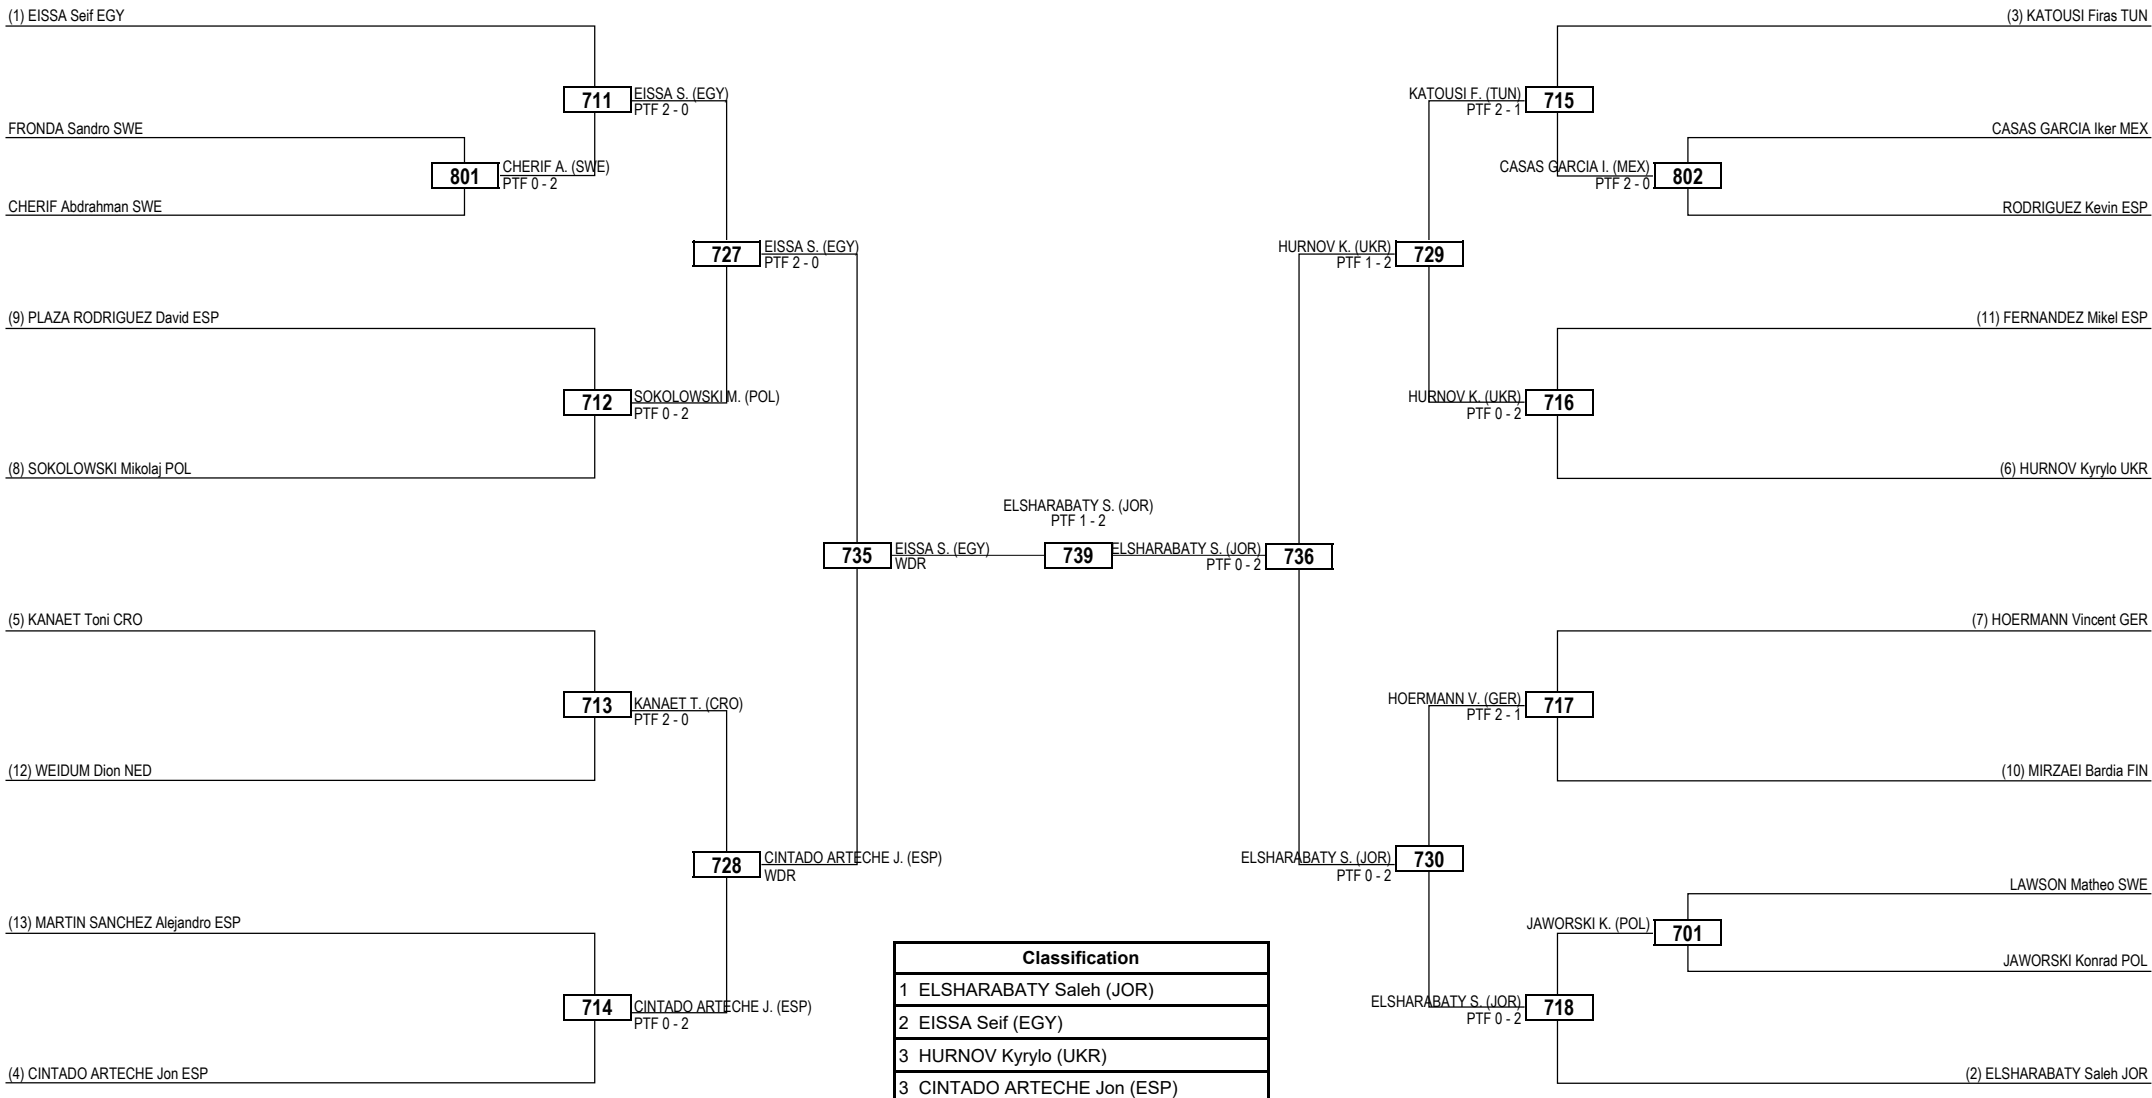

2024 WT President's Cup - Europe

SAT 27 APR 2024

Seniors / Men -80kg Contestants: 19

Round of 32   Round of 16   Quarterfinals   Semifinals   Final   Semifinals   Quarterfinals   Round of 16   Round of 32

LEGEND RSC: Win by Referee Stop the Contest   WDR: Win by Withdrawal   DQB: Win by Disqualification for unsportsmanlike behavior
(x) Seed   PTF: Win by Final Score   DSQ: Win by Disqualification   R: Round