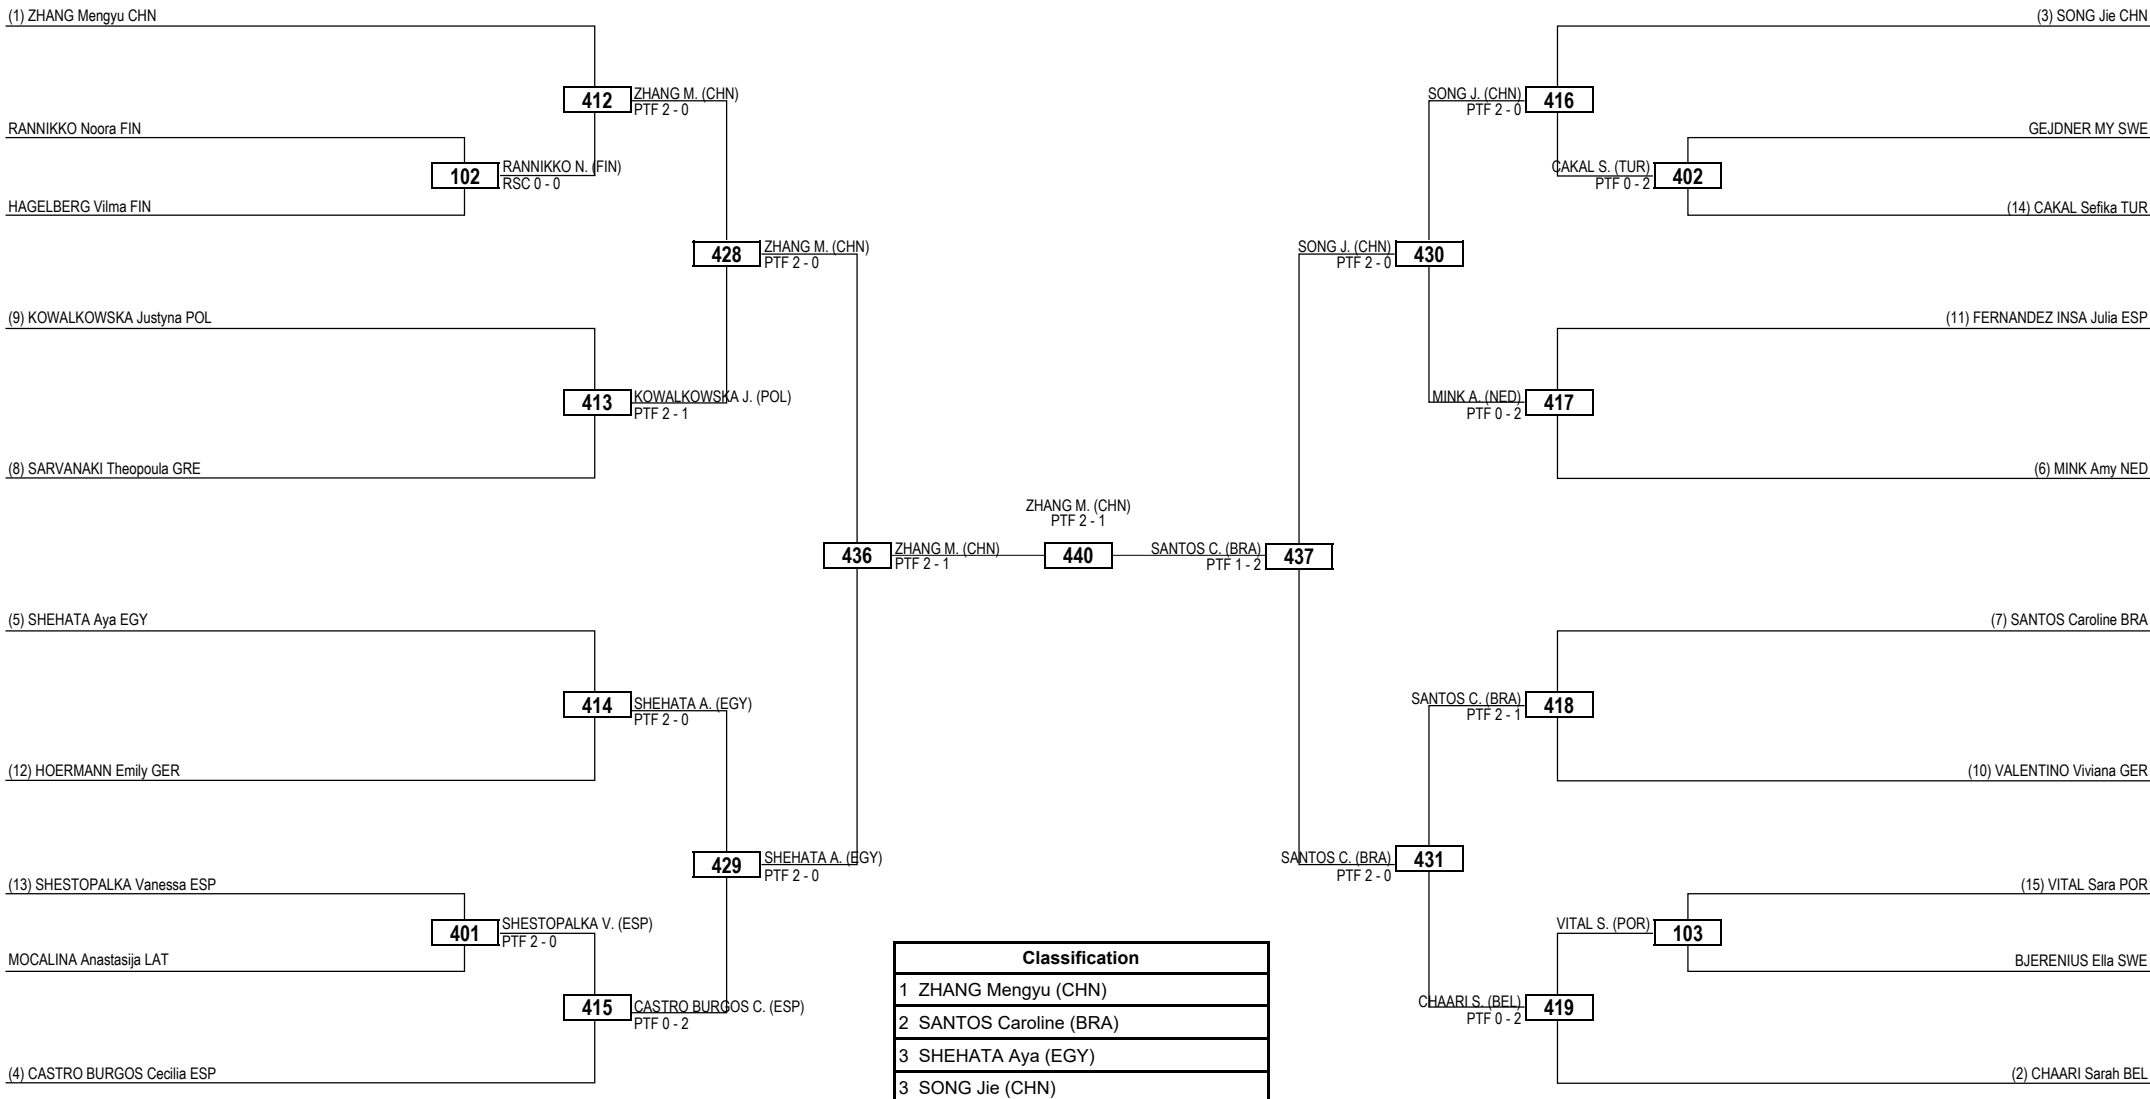

2024 WT President's Cup - Europe

SAT 27 APR 2024

Seniors / Women -62kg Contestants: 24

Round of 32 Round of 16 Quarterfinals Semifinals Final Semifinals Quarterfinals Round of 16 Round of 32

LEGEND RSC: Win by Referee Stop the Contest WDR: Win by Withdrawal DQB: Win by Disqualification for unsportsmanlike behavior
(x) Seed PTF: Win by Final Score DSQ: Win by Disqualification R: Round

2024 WT President's Cup - Europe

SAT 27 APR 2024

Seniors / Women -67kg Contestants: 20

Round of 32 Round of 16 Quarterfinals Semifinals Final Semifinals Quarterfinals Round of 16 Round of 32

LEGEND RSC: Win by Referee Stop the Contest WDR: Win by Withdrawal DQB: Win by Disqualification for unsportsmanlike behavior
(x) Seed PTF: Win by Final Score DSQ: Win by Disqualification R: Round