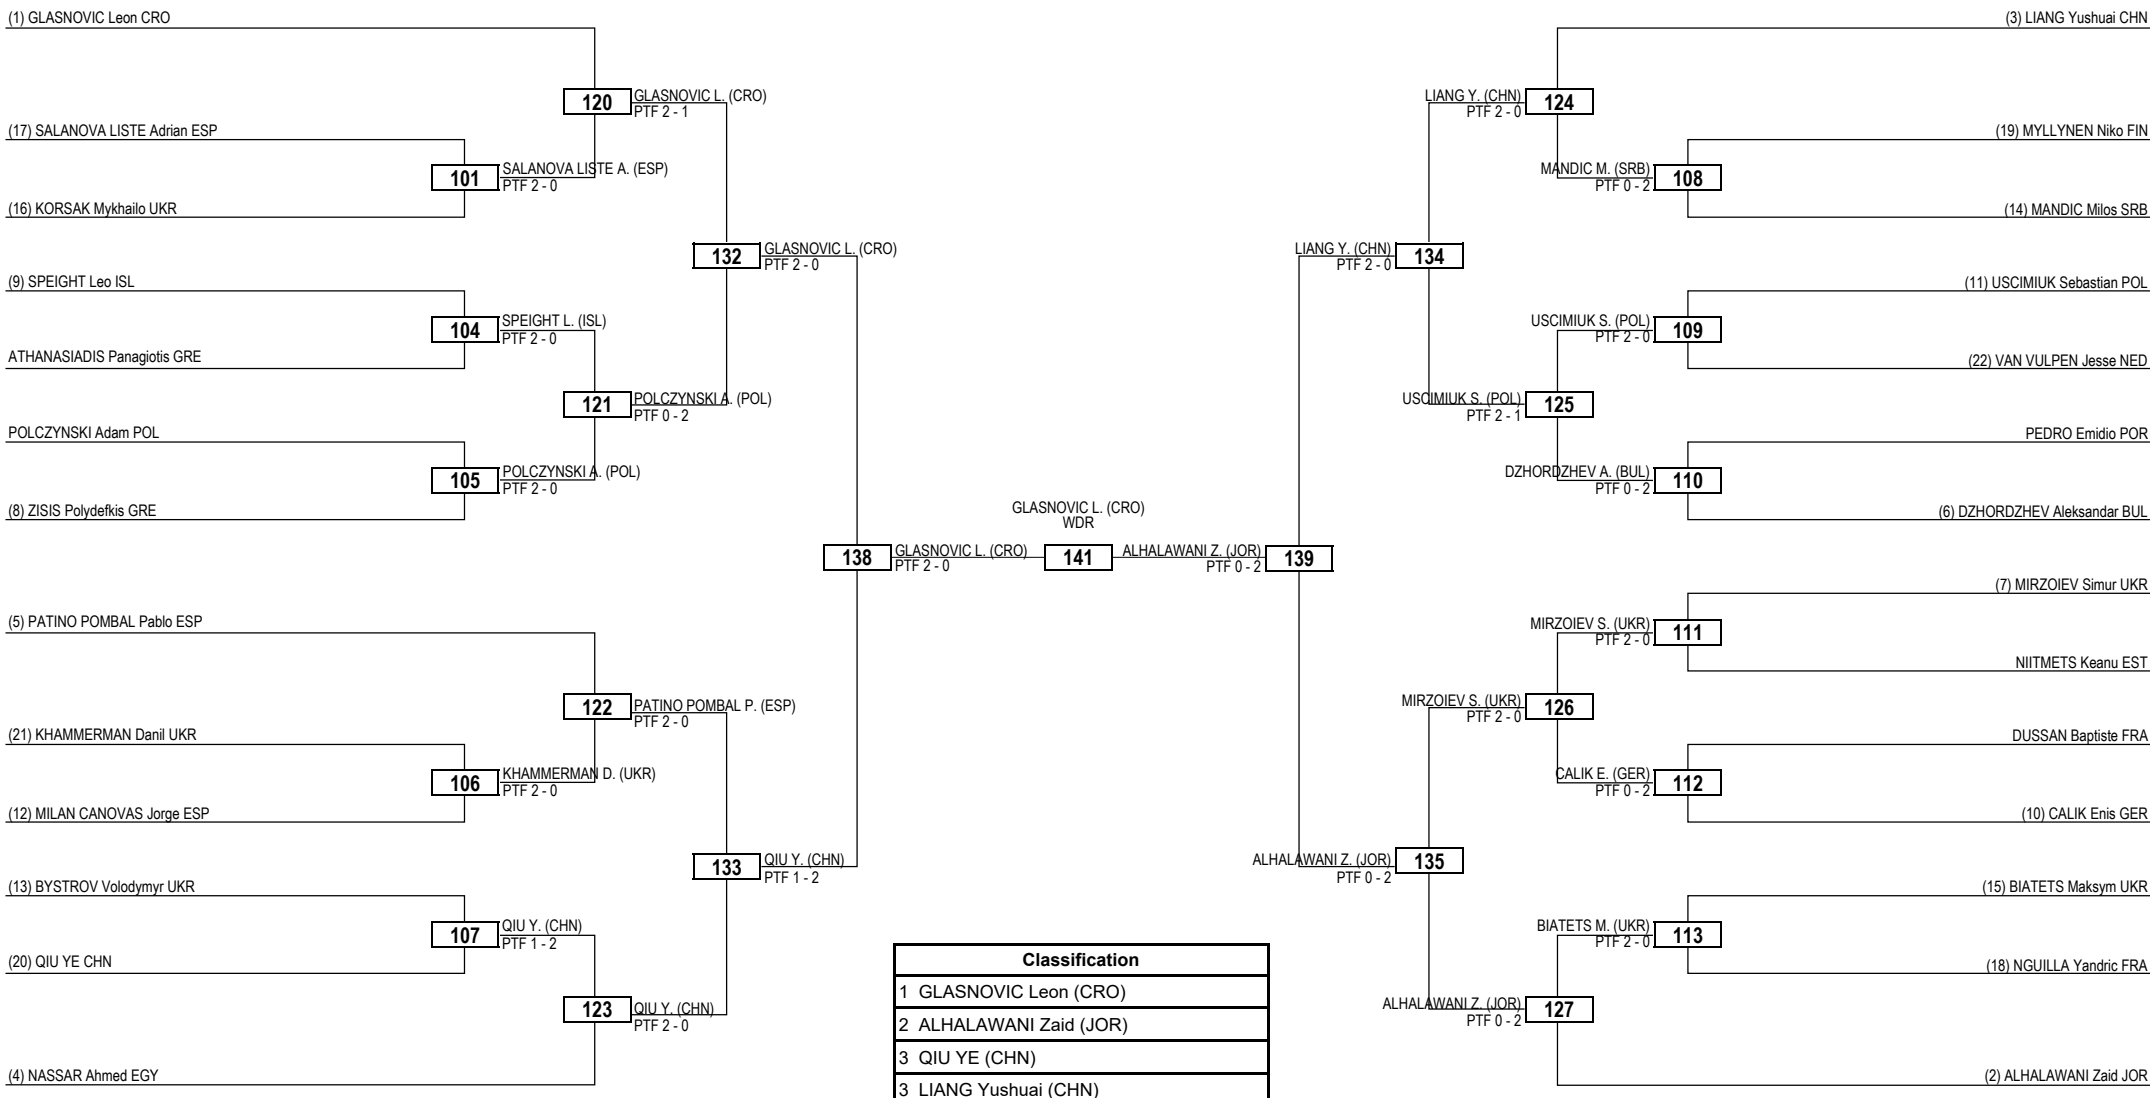

2024 WT President's Cup - Europe

SAT 27 APR 2024

Seniors / Men -68kg Contestants: 27

Round of 32   Round of 16   Quarterfinals   Semifinals   Final   Semifinals   Quarterfinals   Round of 16   Round of 32

LEGEND RSC: Win by Referee Stop the Contest   WDR: Win by Withdrawal   DQB: Win by Disqualification for unsportsmanlike behavior
(x) Seed   PTF: Win by Final Score   DSQ: Win by Disqualification   R: Round