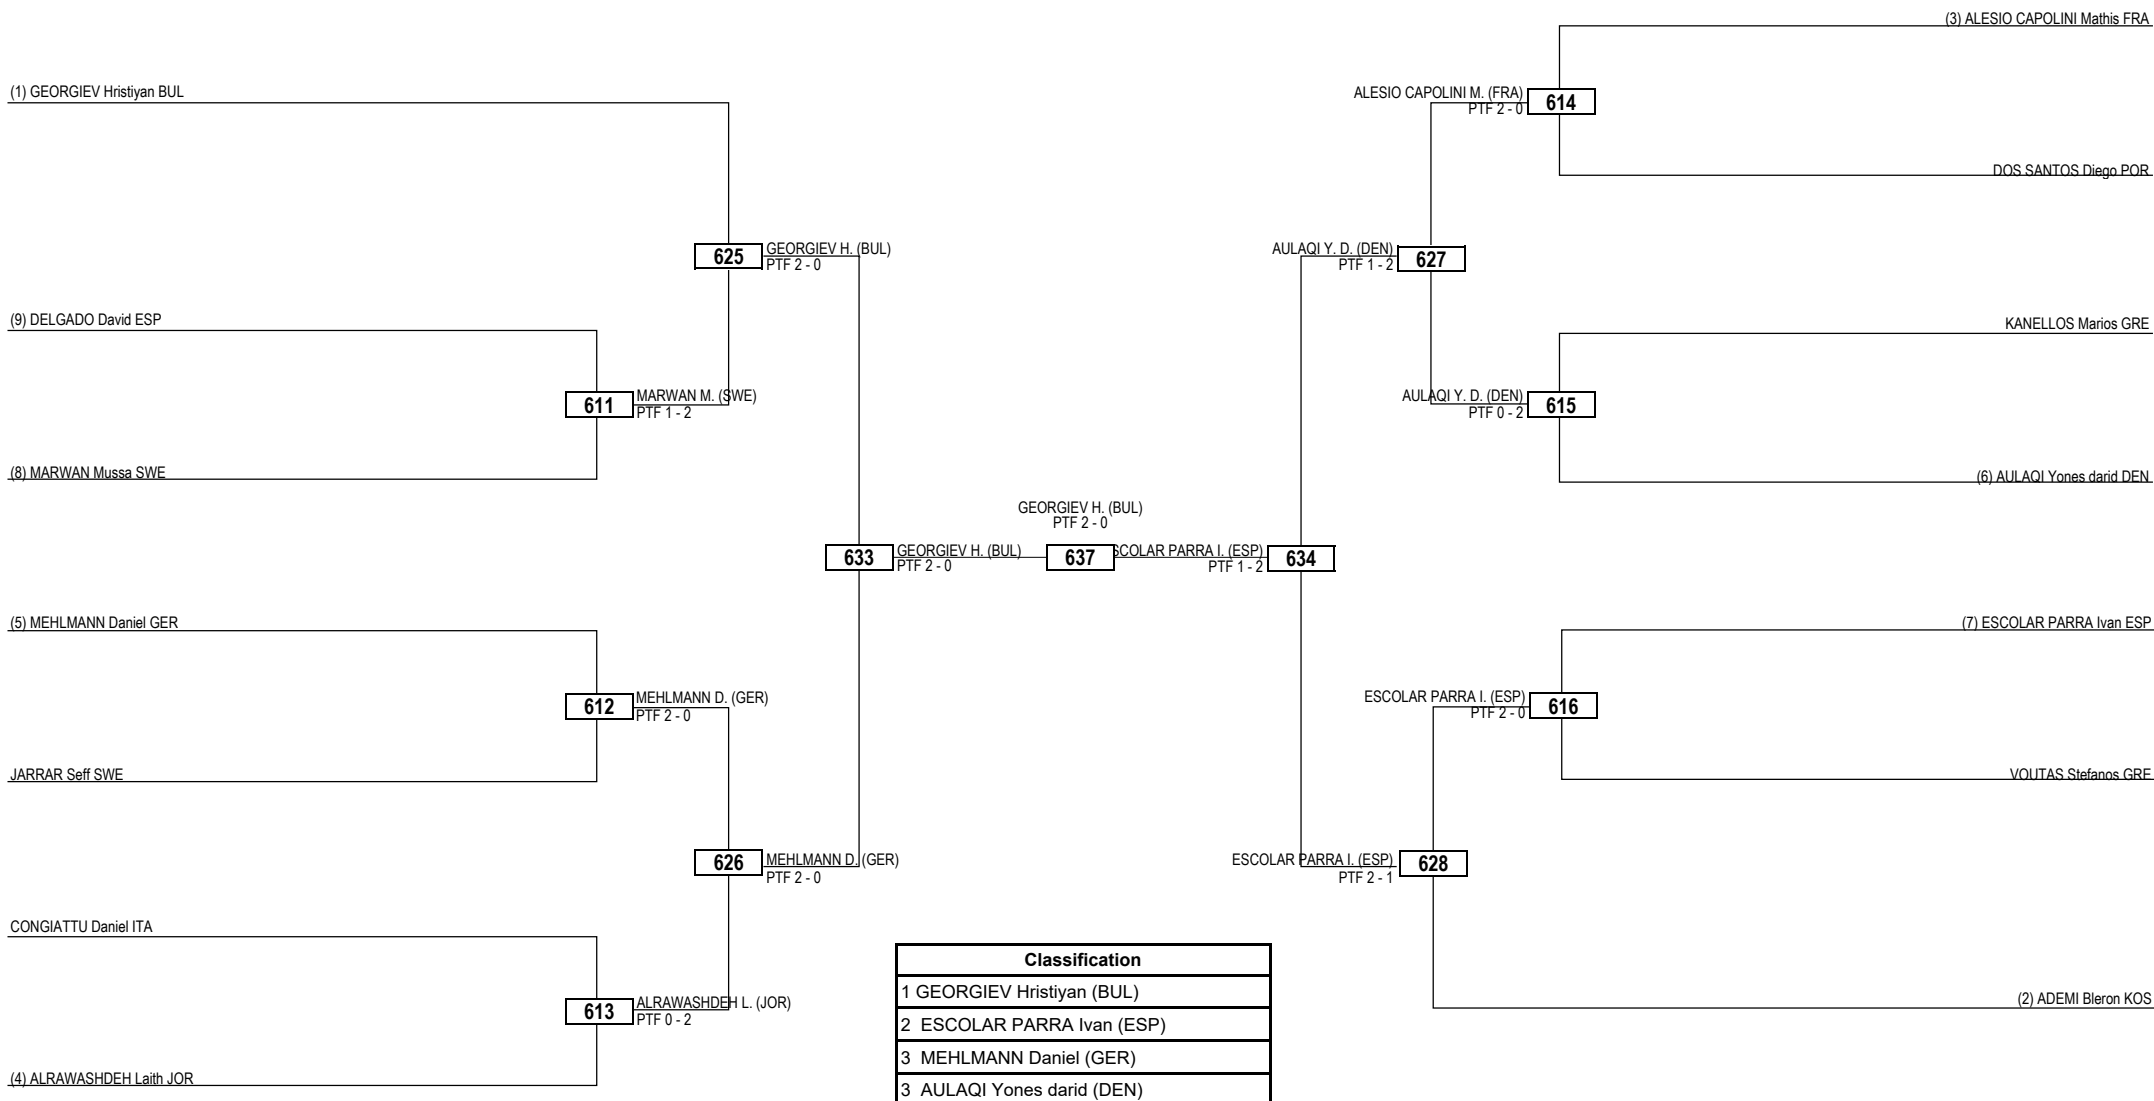

2024 WT President's Cup - Europe

SAT 27 APR 2024

Seniors / Men -54kg Contestants: 14

Round of 16 Quarterfinals Semifinals Final Semifinals Quarterfinals Round of 16

LEGEND RSC: Win by Referee Stop the Contest WDR: Win by Withdrawal DQB: Win by Disqualification for unsportsmanlike behavior
 (x) Seed PTF: Win by Final Score DSQ: Win by Disqualification R: Round

2024 WT President's Cup - Europe

SAT 27 APR 2024

Seniors / Women +73kg Contestants: 9

Round of 16 Quarterfinals Semifinals Final Semifinals Quarterfinals Round of 16

LEGEND RSC: Win by Referee Stop the Contest WDR: Win by Withdrawal DQB: Win by Disqualification for unsportsmanlike behavior
 (x) Seed PTF: Win by Final Score DSQ: Win by Disqualification R: Round