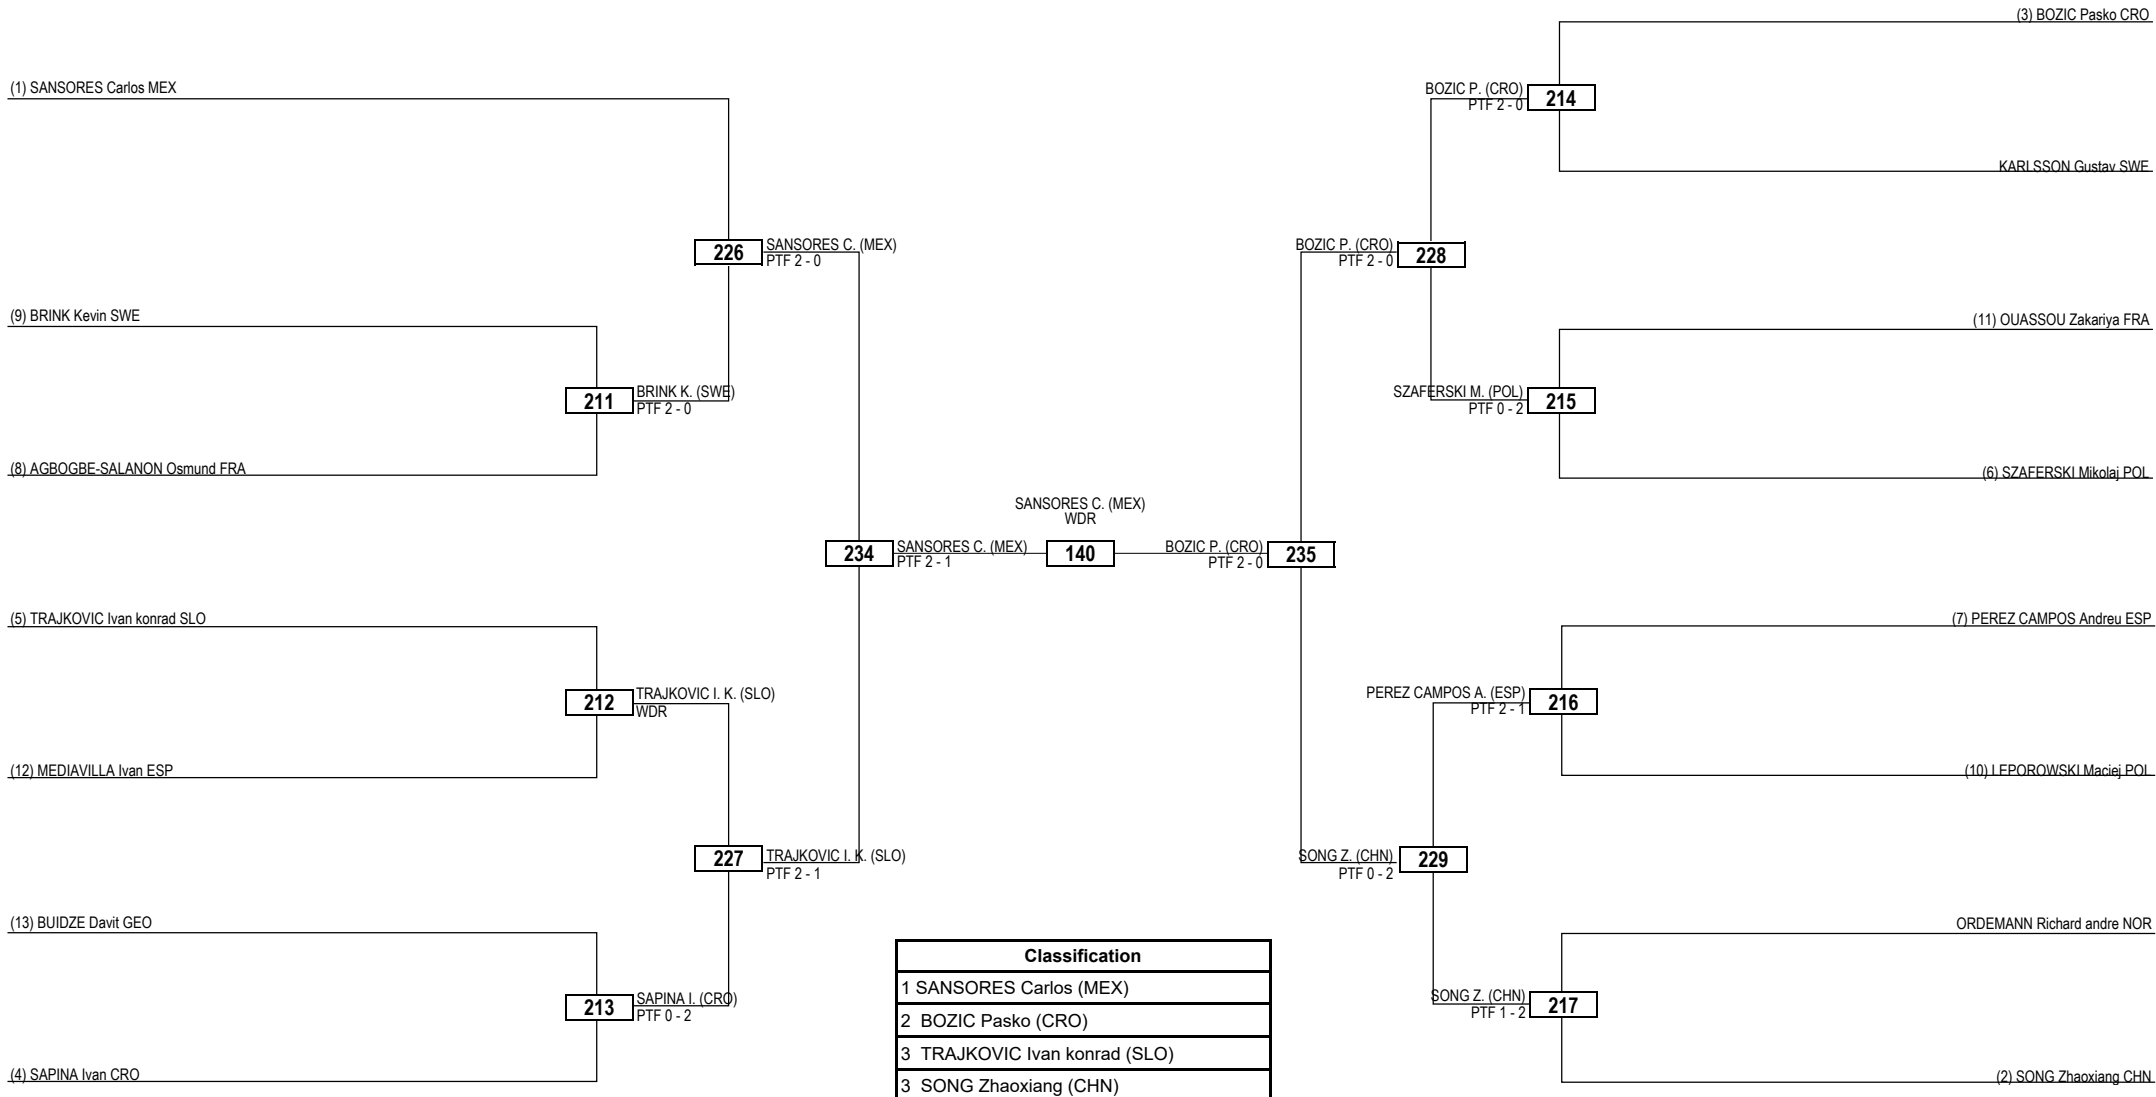

2024 WT President's Cup - Europe

SAT 27 APR 2024

Seniors / Men +87kg Contestants: 15

Round of 16   Quarterfinals   Semifinals   Final   Semifinals   Quarterfinals   Round of 16

LEGEND RSC: Win by Referee Stop the Contest   WDR: Win by Withdrawal   DQB: Win by Disqualification for unsportsmanlike behavior
(x) Seed   PTF: Win by Final Score   DSQ: Win by Disqualification   R: Round