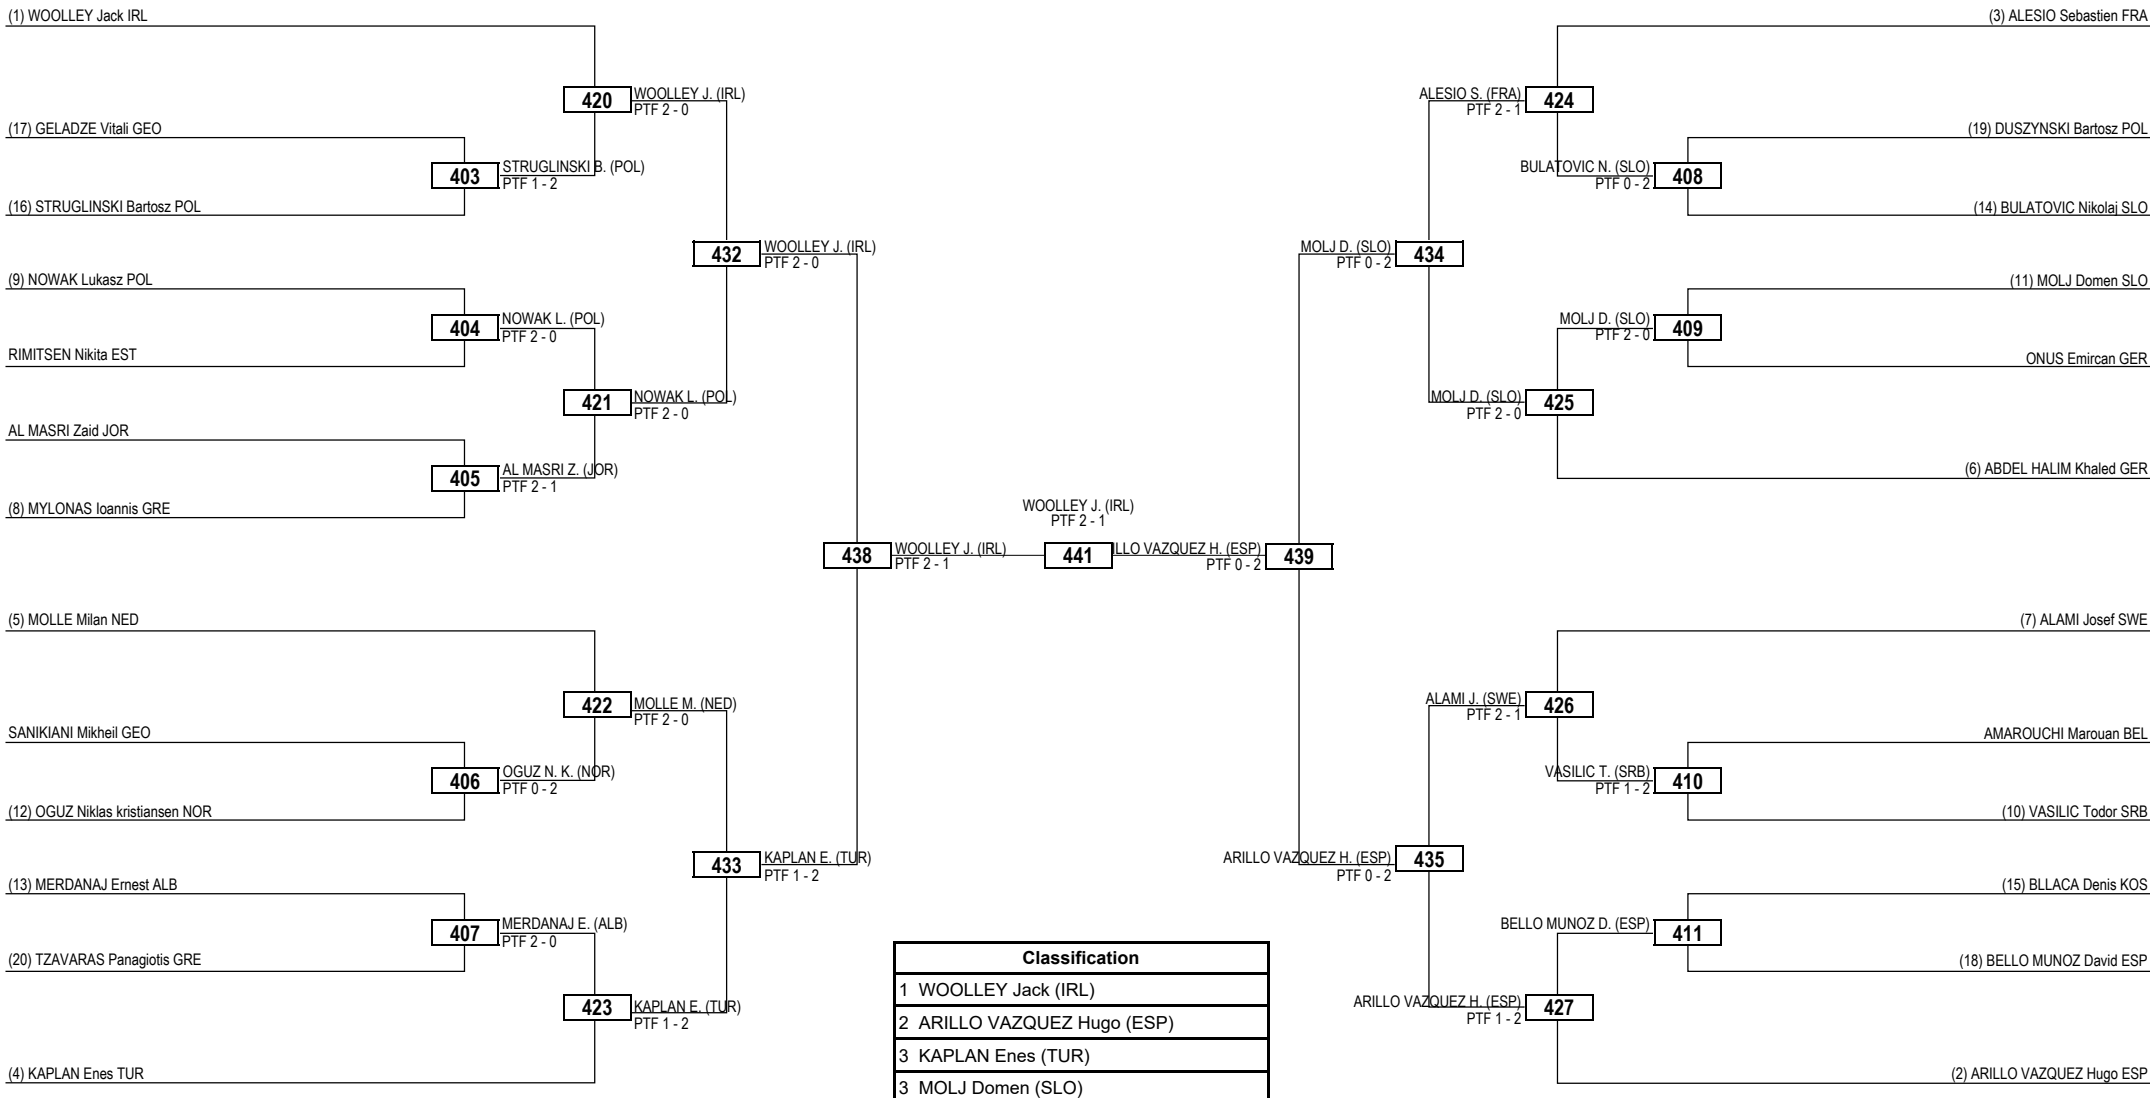

2024 WT President's Cup - Europe

SAT 27 APR 2024

Seniors / Men -58kg Contestants: 25

Round of 32   Round of 16   Quarterfinals   Semifinals   Final   Semifinals   Quarterfinals   Round of 16   Round of 32

LEGEND RSC: Win by Referee Stop the Contest   WDR: Win by Withdrawal   DQB: Win by Disqualification for unsportsmanlike behavior
(x) Seed   PTF: Win by Final Score   DSQ: Win by Disqualification   R: Round