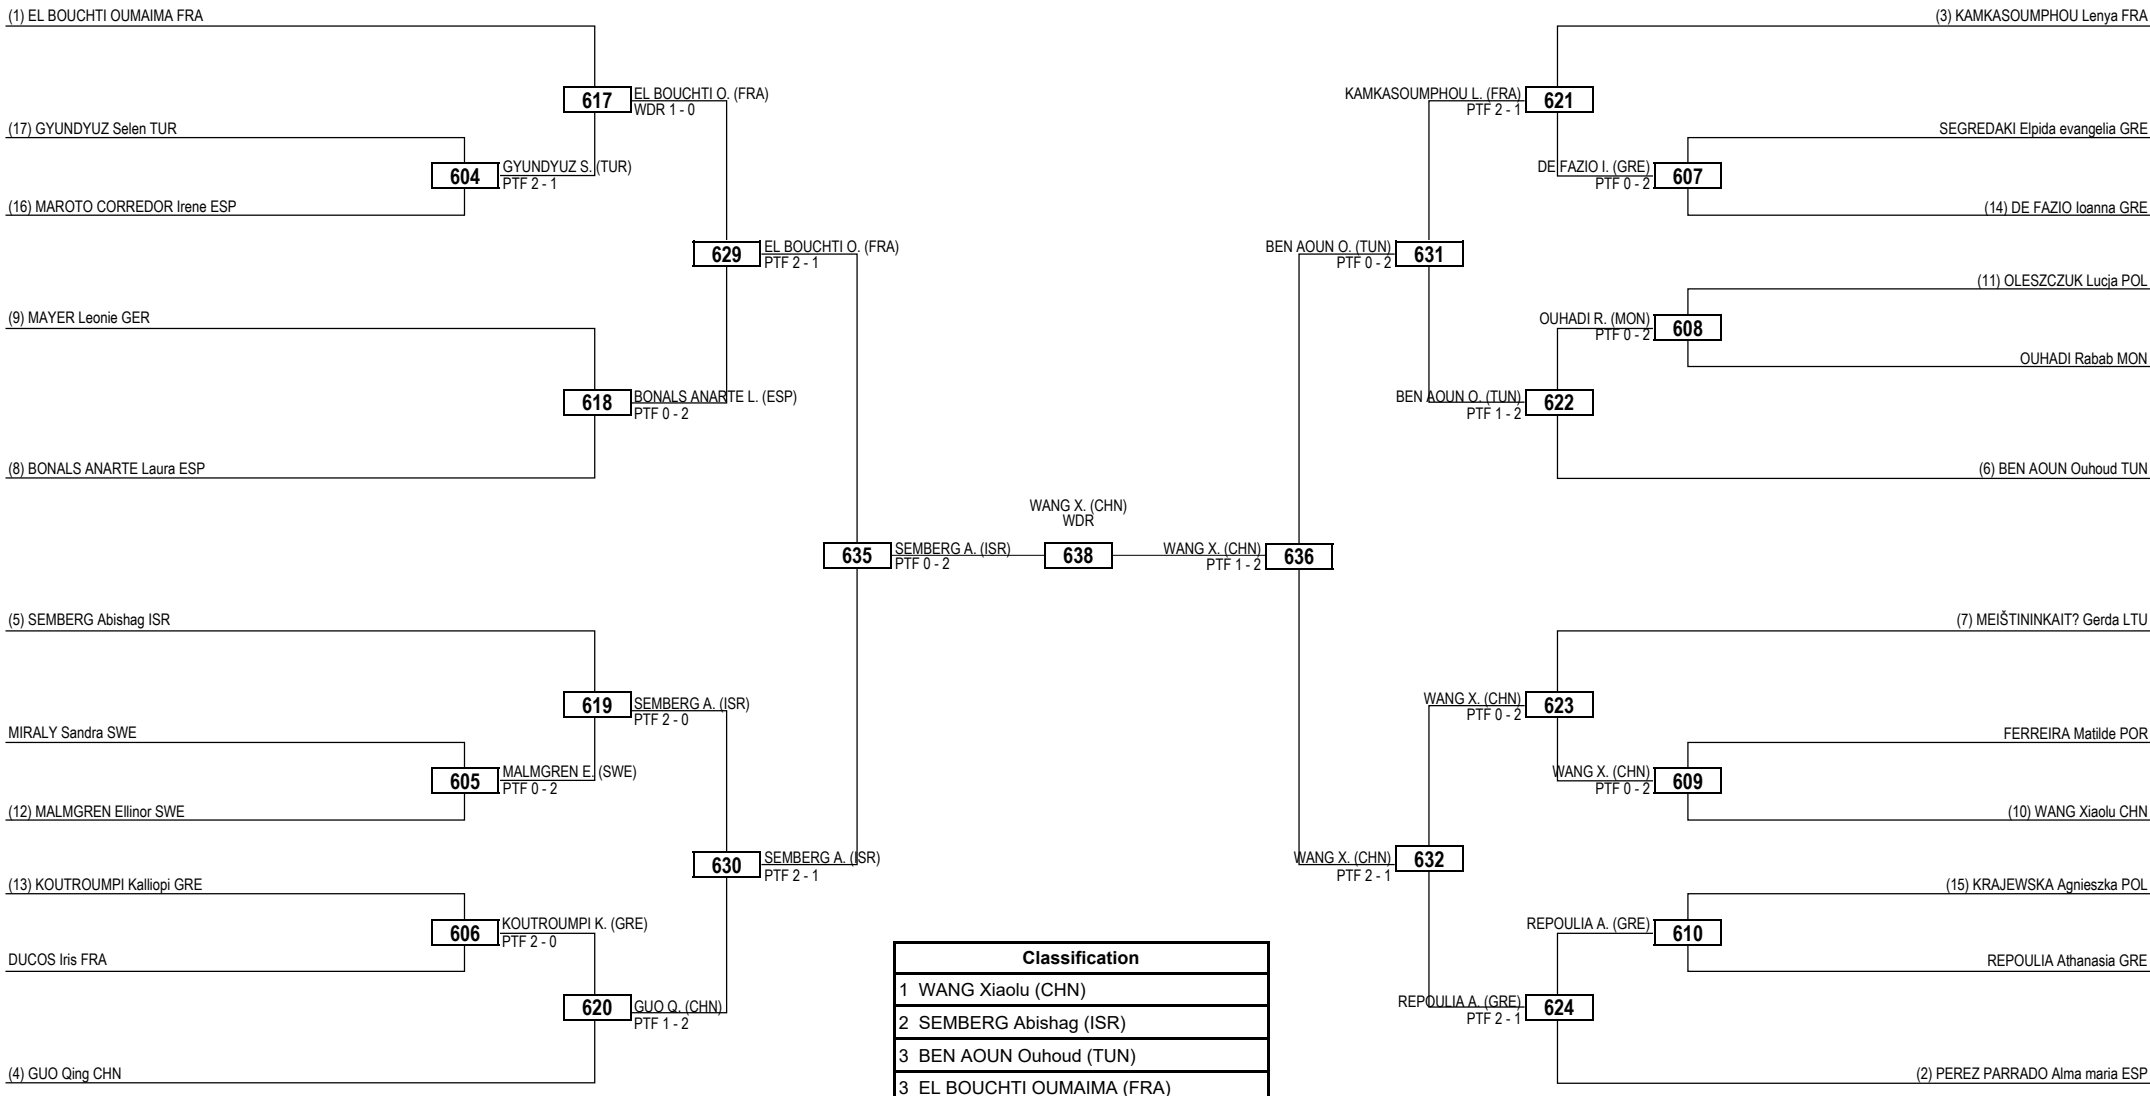

2024 WT President's Cup - Europe

SAT 27 APR 2024

Seniors / Women -53kg Contestants: 23

Round of 32   Round of 16   Quarterfinals   Semifinals   Final   Semifinals   Quarterfinals   Round of 16   Round of 32

LEGEND RSC: Win by Referee Stop the Contest   WDR: Win by Withdrawal   DQB: Win by Disqualification for unsportsmanlike behavior
(x) Seed   PTF: Win by Final Score   DSQ: Win by Disqualification   R: Round