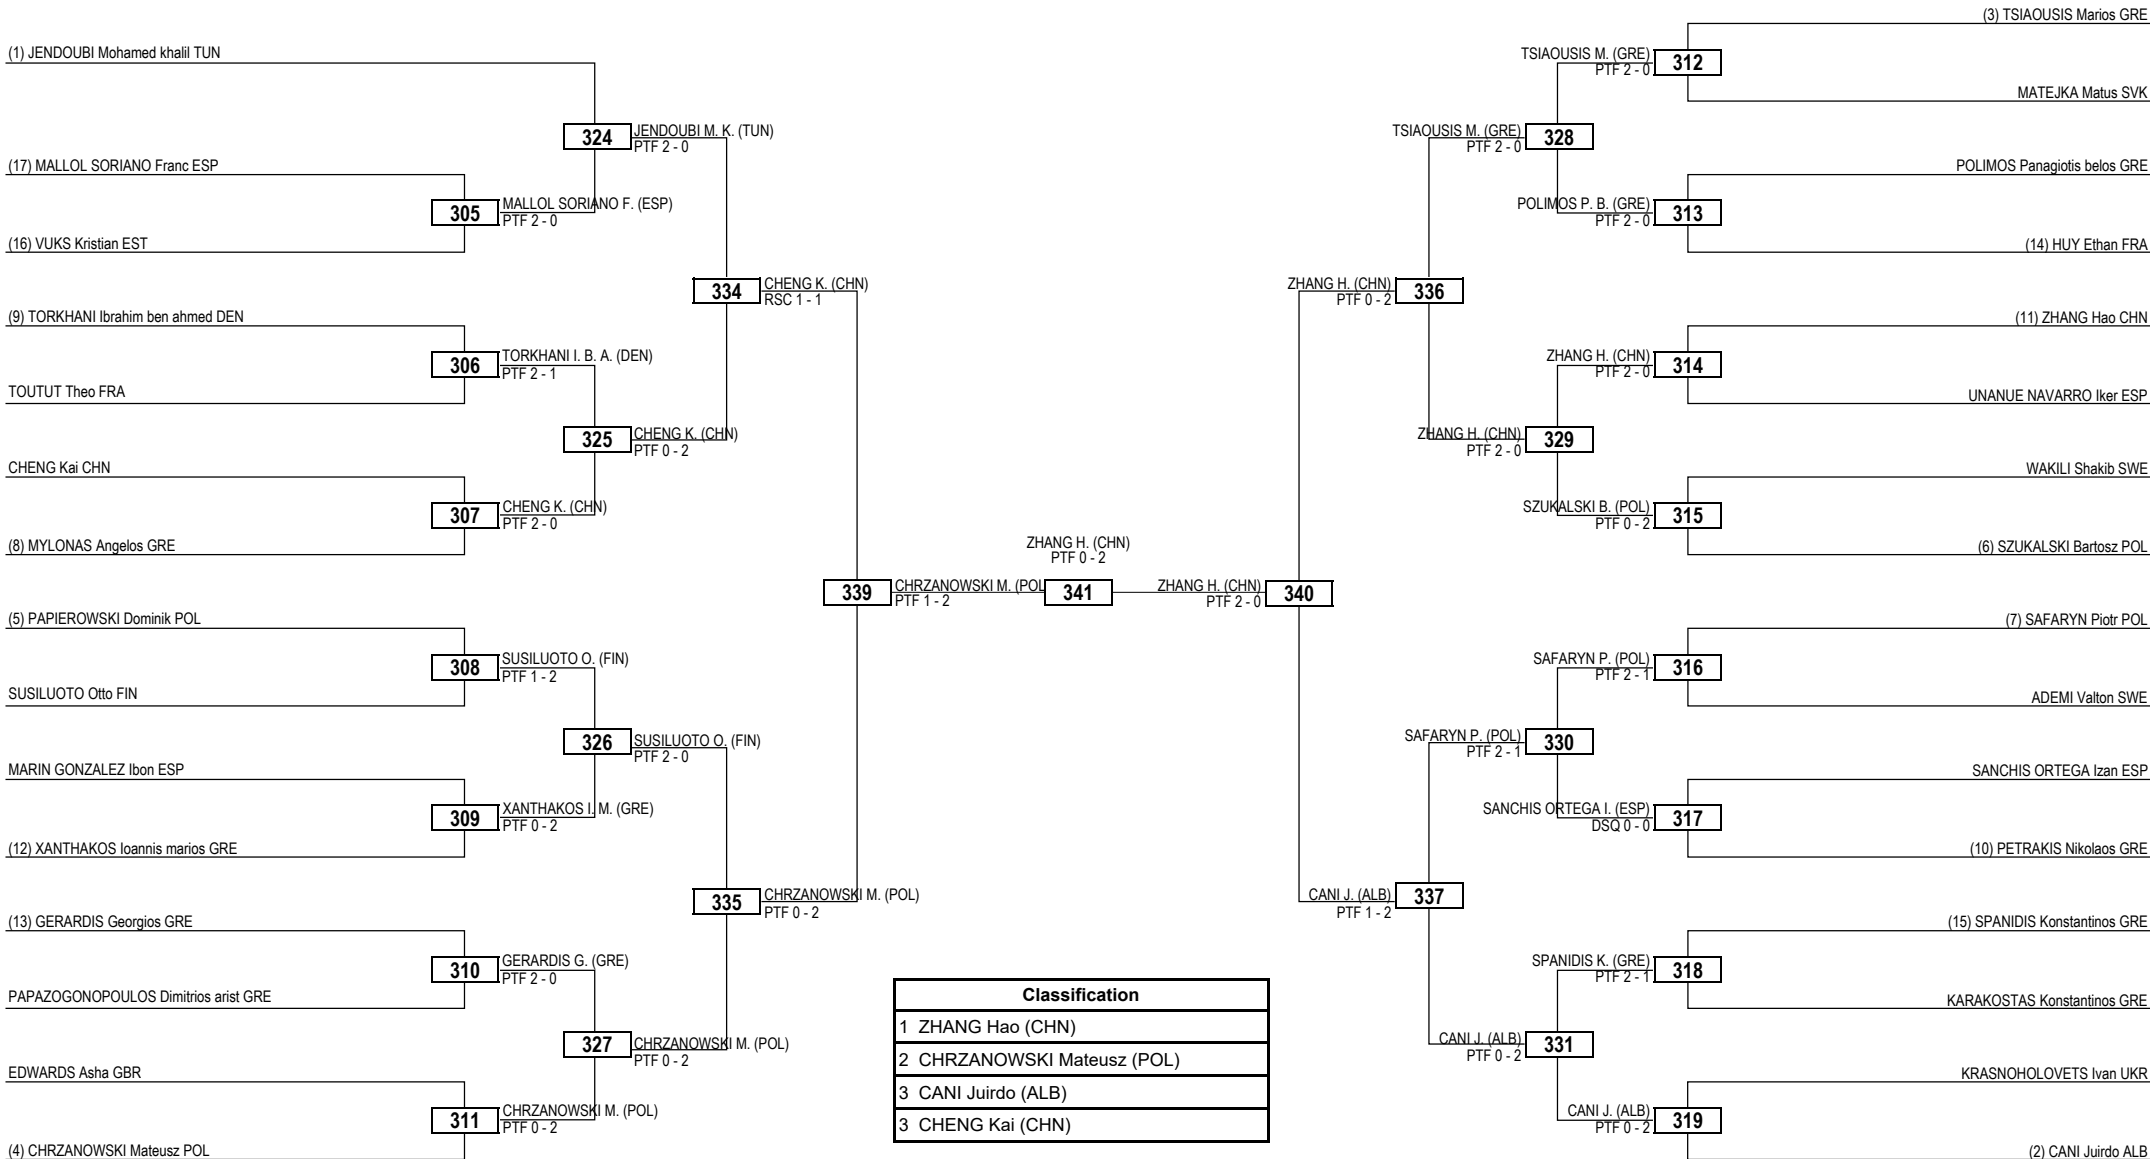

2024 WT President's Cup - Europe

SAT 27 APR 2024

Seniors / Men -63kg Contestants: 31

Round of 32   Round of 16   Quarterfinals   Semifinals   Final   Semifinals   Quarterfinals   Round of 16   Round of 32

LEGEND RSC: Win by Referee Stop the Contest   WDR: Win by Withdrawal   DQB: Win by Disqualification for unsportsmanlike behavior
(x) Seed   PTF: Win by Final Score   DSQ: Win by Disqualification   R: Round