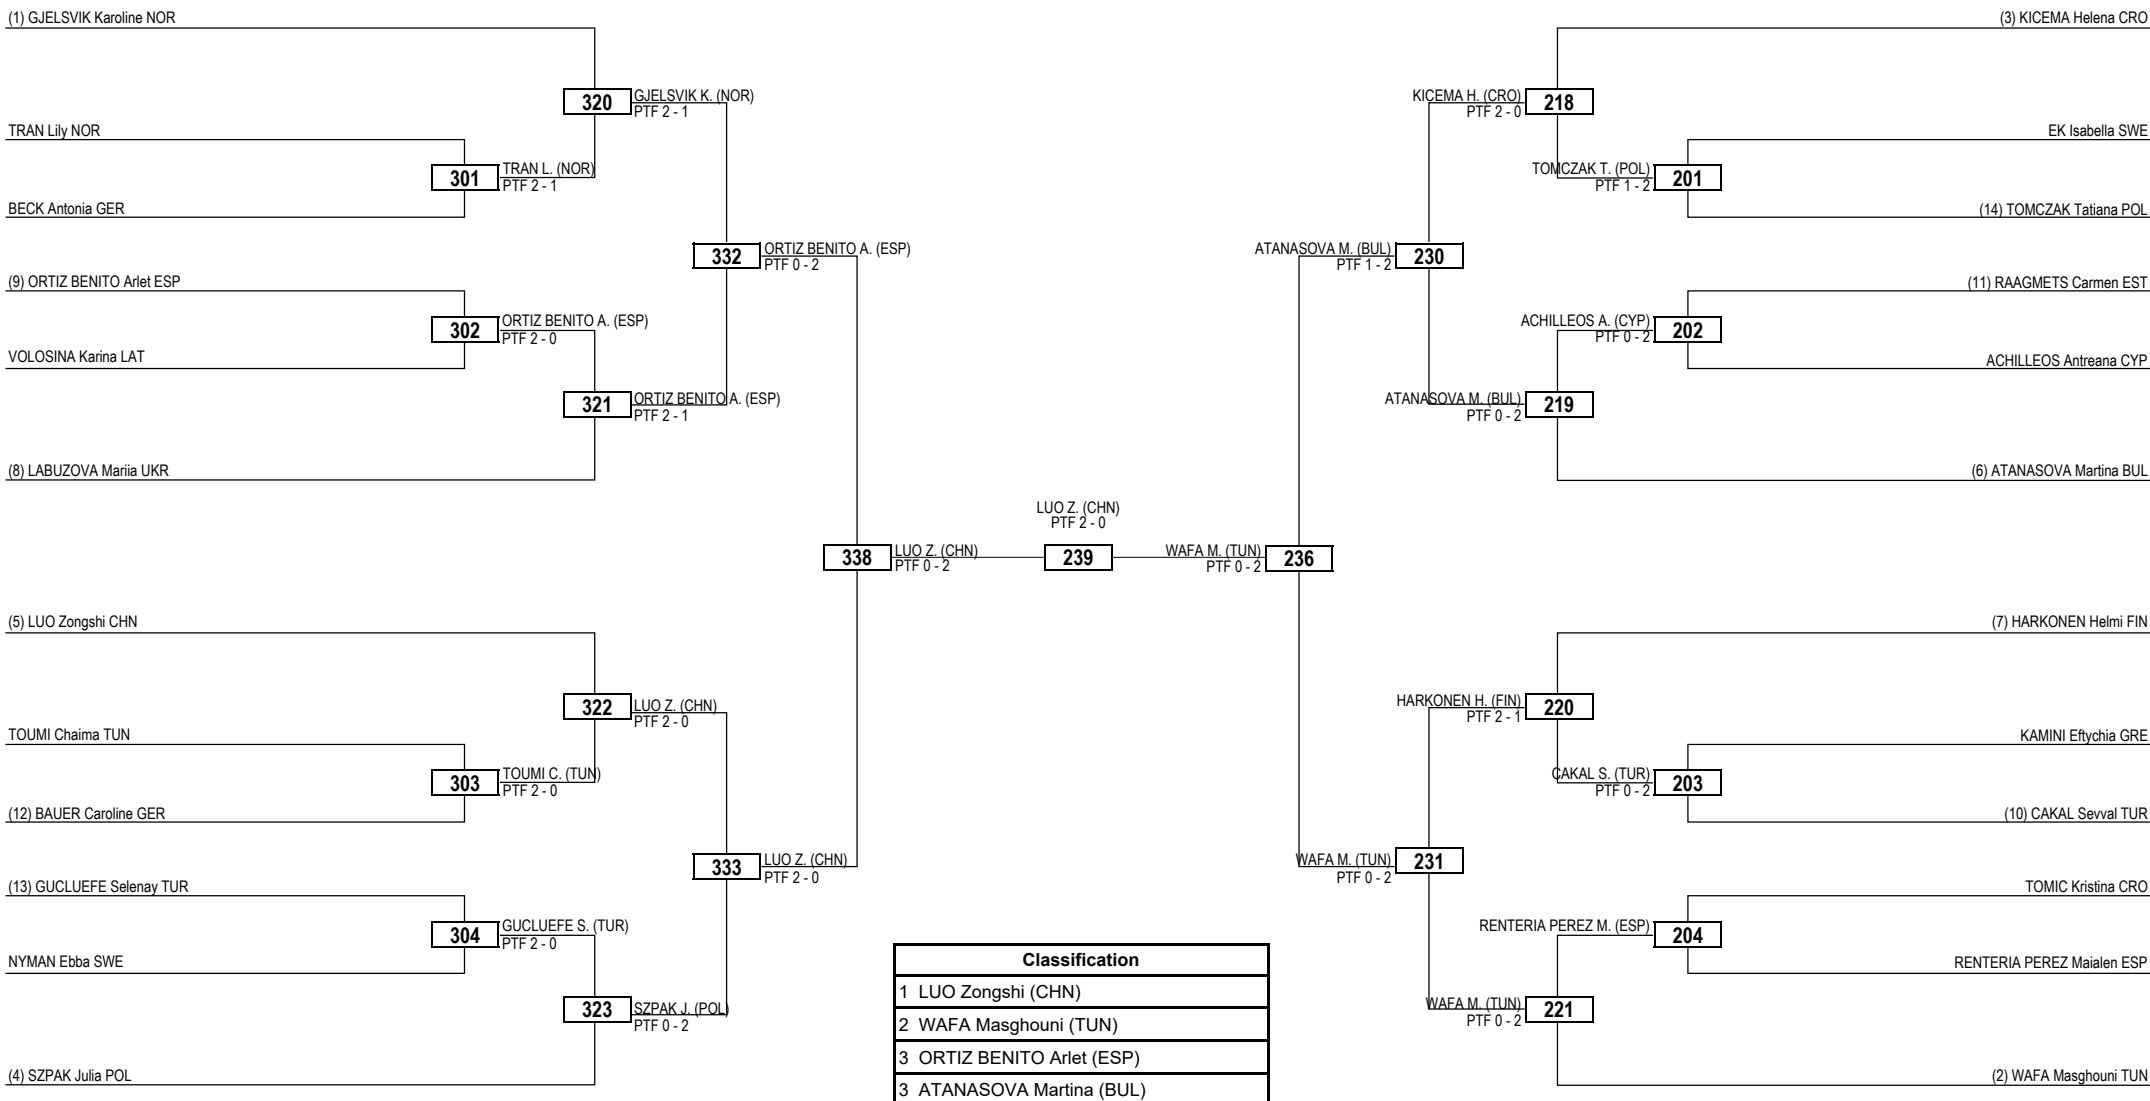

2024 WT President's Cup - Europe

SAT 27 APR 2024

Seniors / Women -57kg Contestants: 28

Round of 32 Round of 16 Quarterfinals Semifinals Final Semifinals Quarterfinals Round of 16 Round of 32

LEGEND RSC: Win by Referee Stop the Contest WDR: Win by Withdrawal DQB: Win by Disqualification for unsportsmanlike behavior
(x) Seed PTF: Win by Final Score DSQ: Win by Disqualification R: Round

2024 WT President's Cup - Europe

SAT 27 APR 2024

Seniors / Women -62kg Contestants: 24

Round of 32 Round of 16 Quarterfinals Semifinals Final Semifinals Quarterfinals Round of 16 Round of 32

LEGEND RSC: Win by Referee Stop the Contest WDR: Win by Withdrawal DQB: Win by Disqualification for unsportsmanlike behavior
(x) Seed PTF: Win by Final Score DSQ: Win by Disqualification R: Round