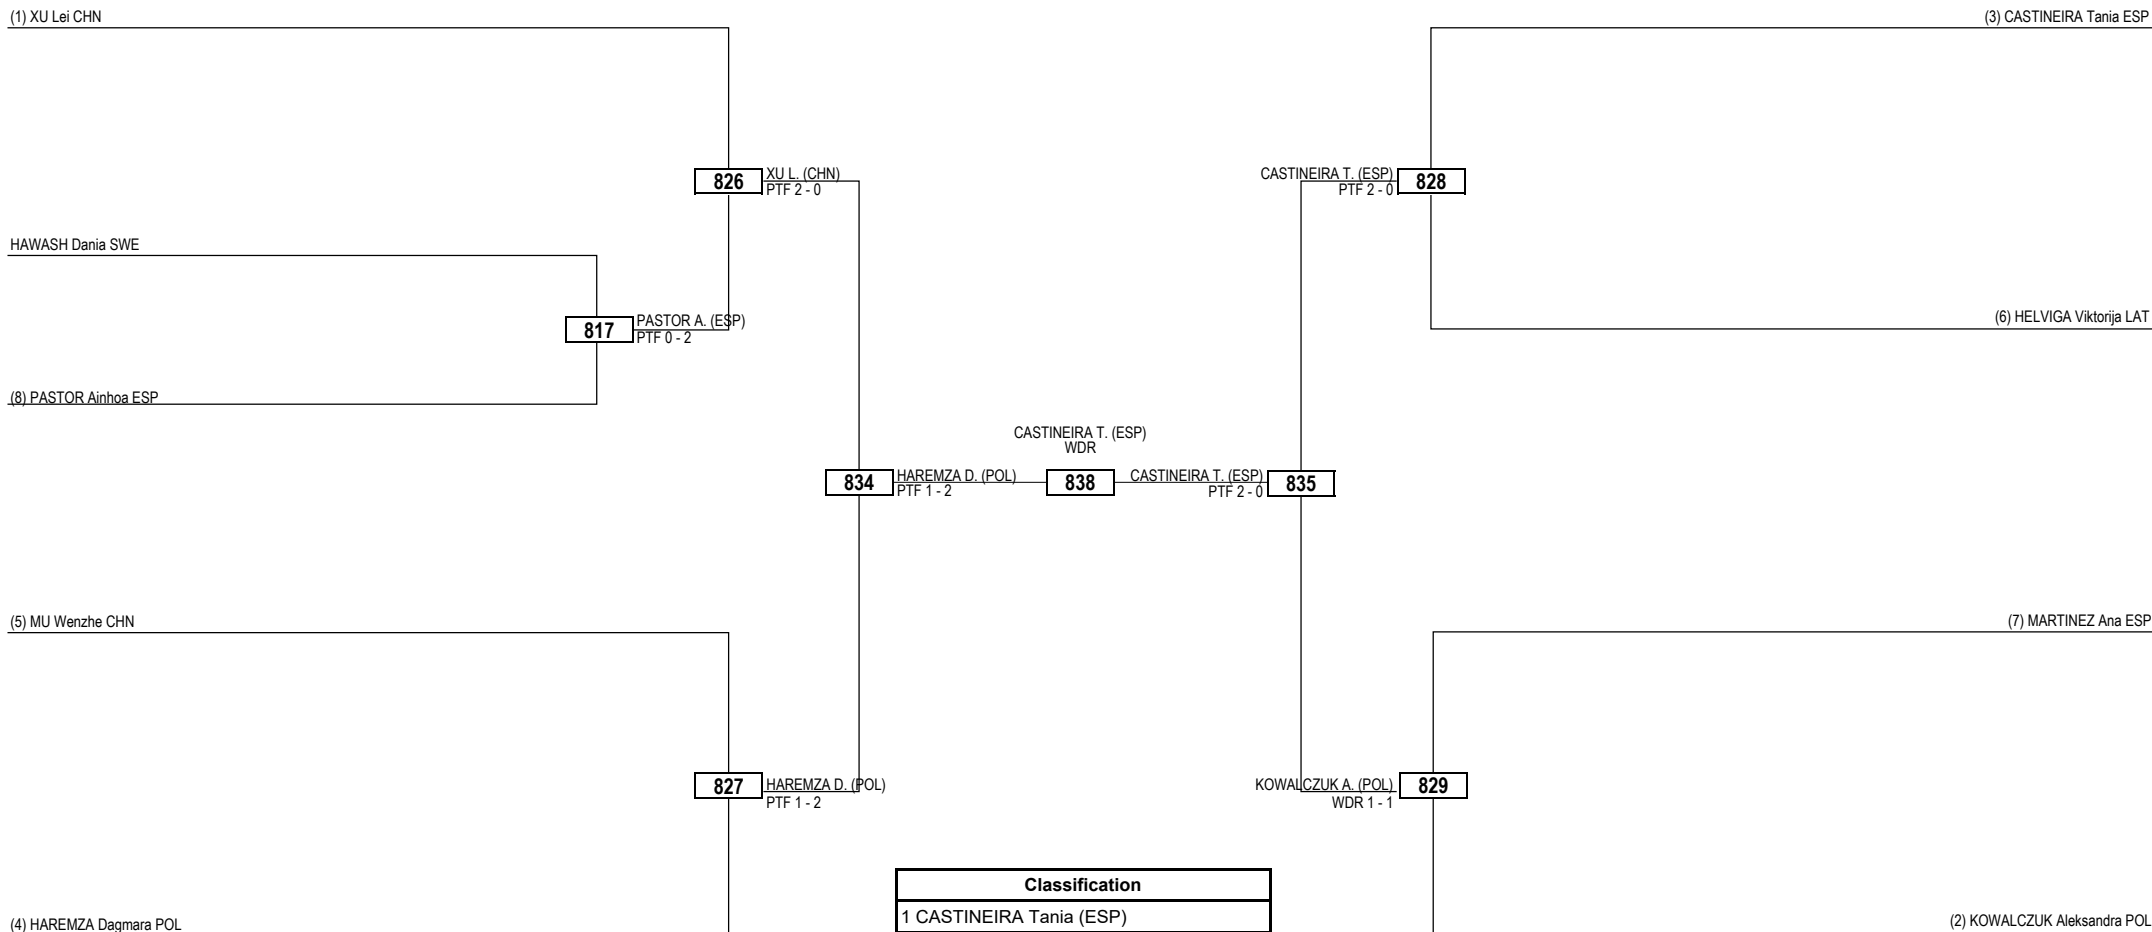

2024 WT President's Cup - Europe

SAT 27 APR 2024

Seniors / Women -73kg Contestants: 13

Round of 16 Quarterfinals Semifinals Final Semifinals Quarterfinals Round of 16

LEGEND RSC: Win by Referee Stop the Contest WDR: Win by Withdrawal DQB: Win by Disqualification for unsportsmanlike behavior
 (x) Seed PTF: Win by Final Score DSQ: Win by Disqualification R: Round

2024 WT President's Cup - Europe

SAT 27 APR 2024

Seniors / Women +73kg Contestants: 9

Round of 16 Quarterfinals Semifinals Final Semifinals Quarterfinals Round of 16

LEGEND RSC: Win by Referee Stop the Contest WDR: Win by Withdrawal DQB: Win by Disqualification for unsportsmanlike behavior
 (x) Seed PTF: Win by Final Score DSQ: Win by Disqualification R: Round