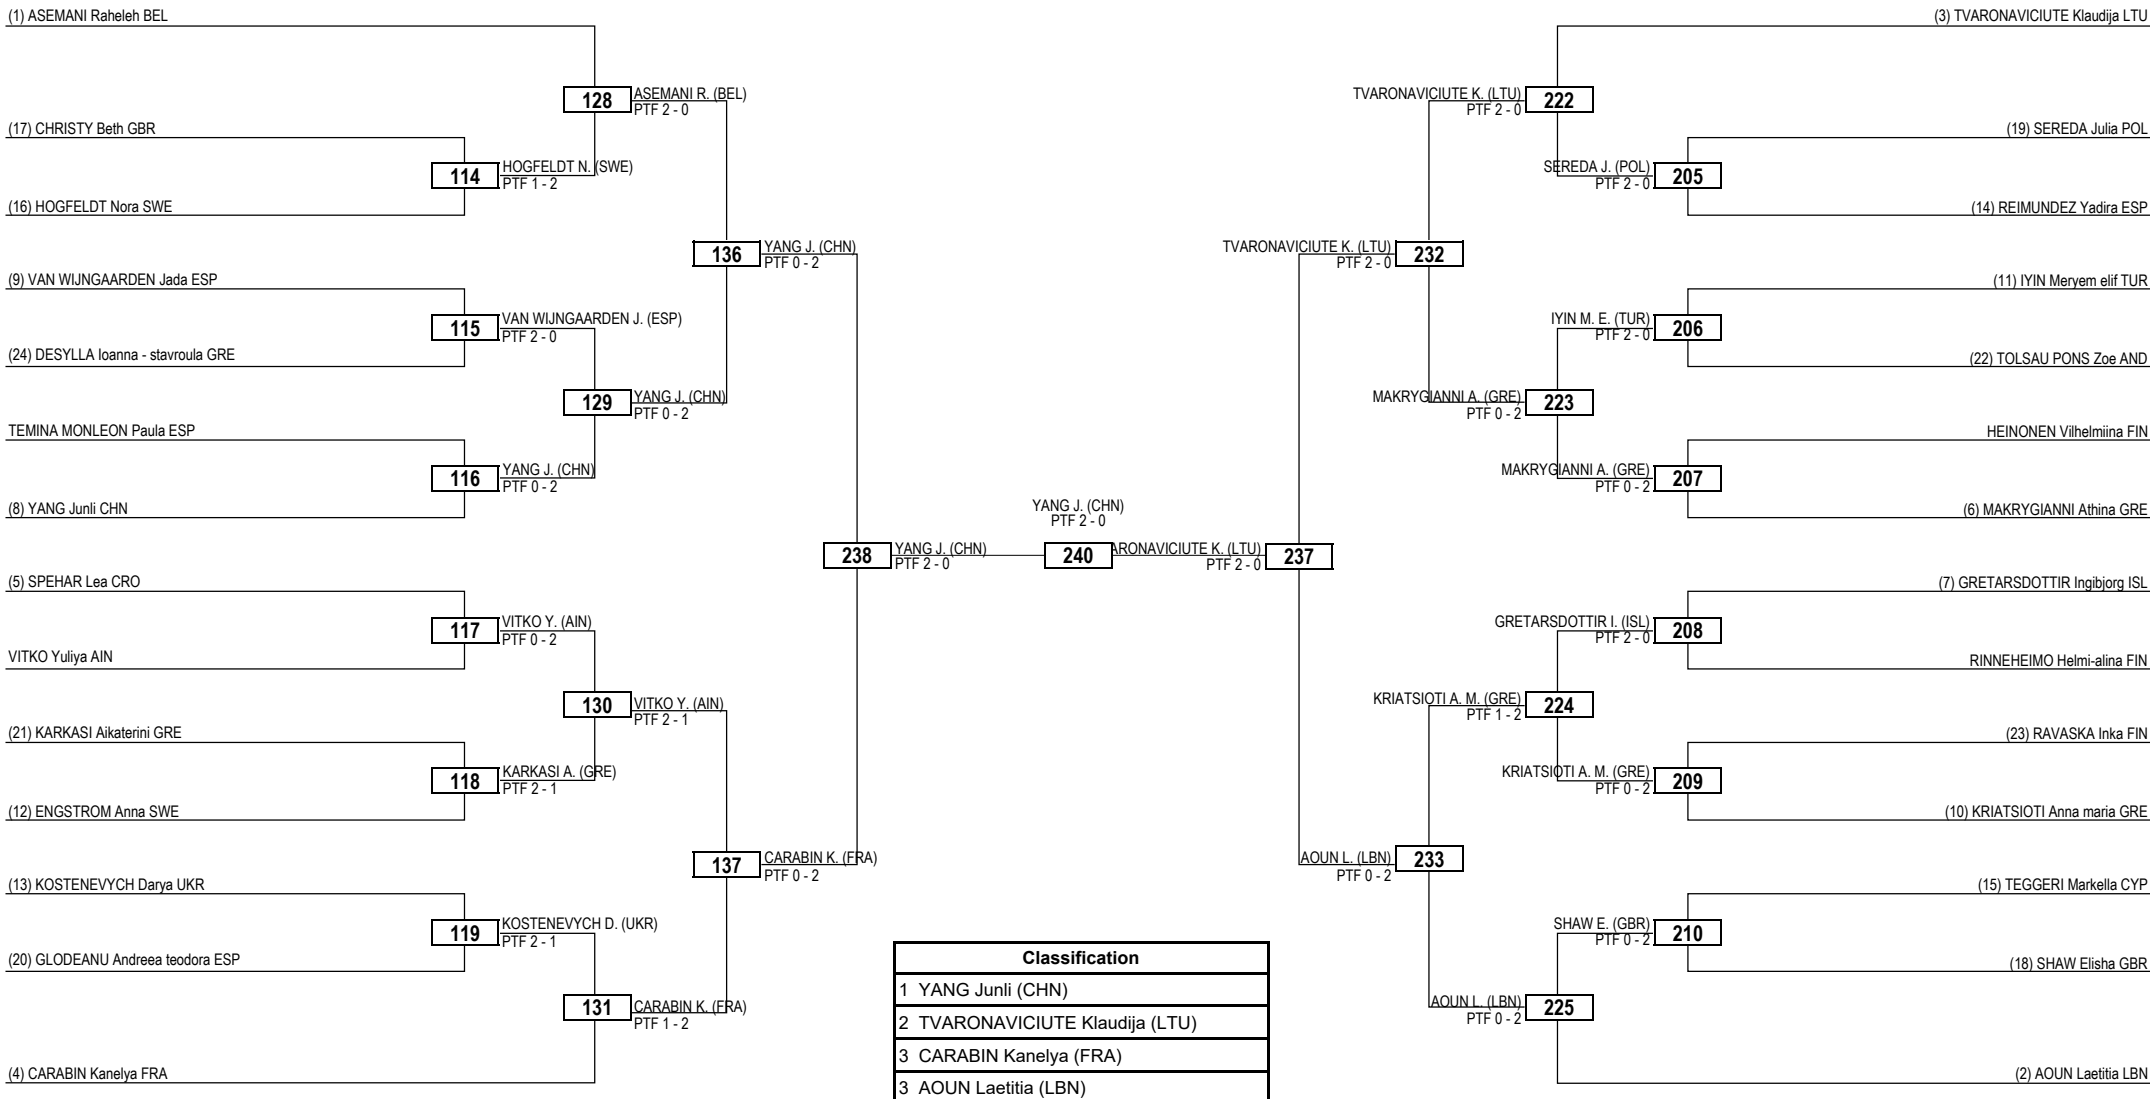

2024 WT President's Cup - Europe

SAT 27 APR 2024

Seniors / Women -57kg Contestants: 28

Round of 32   Round of 16   Quarterfinals   Semifinals   Final   Semifinals   Quarterfinals   Round of 16   Round of 32

LEGEND RSC: Win by Referee Stop the Contest   WDR: Win by Withdrawal   DQB: Win by Disqualification for unsportsmanlike behavior
(x) Seed   PTF: Win by Final Score   DSQ: Win by Disqualification   R: Round